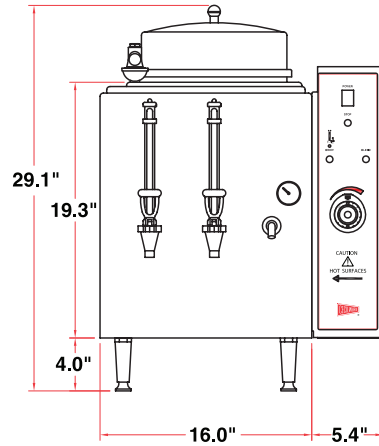

Automatic Three Gallon Coffee Urns

Models: FE75N • CH75N • CL75N
FE100N • CH100N • CL100N

Dimensions

FE75N, CH75N, CL75N

Front View