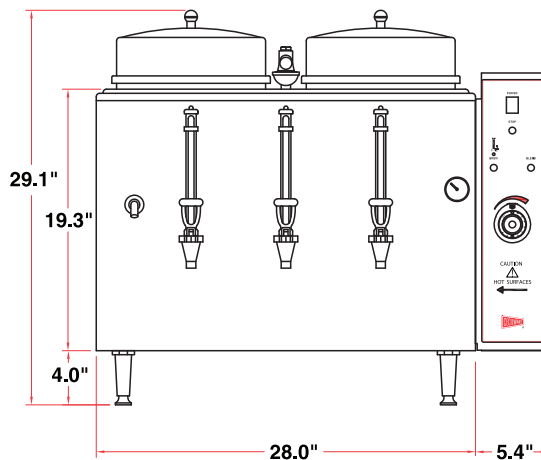

Automatic Three Gallon Coffee Urns

Models: FE75N • CH75N • CL75N
FE100N • CH100N • CL100N

Dimensions

FE75N, CH75N, CL75N

Front View

Side View

FE100N, CH100N, CL100N

Front View

Side View

NEW Parts for Single & Twin 3 Gallon Urns

Part	Description	Part	Description
32004	Red Indicator Light	L155A	Power Switch
B157A	Terminal Block	L214A	Dual Brew Timer - 120V
CD417	Inlet Valve - 120V	L216A	Dual Brew Timer - 220V
CD418	Inlet Valve - 220V	L532A	Thermostat
CG12A	Contactora - 120V COIL	L584A	Push Button Switch
C036A	Contactora - 220V COIL	L775A	Level Sensor Board - 120V
K491B	Hose Nut Assembly	L776A	Level Sensor Board - 220V
K810Q	Dual Probe Level Sensor	M461A	Seal Silicone 12mm
		M462A	Seal Silicone 15mm