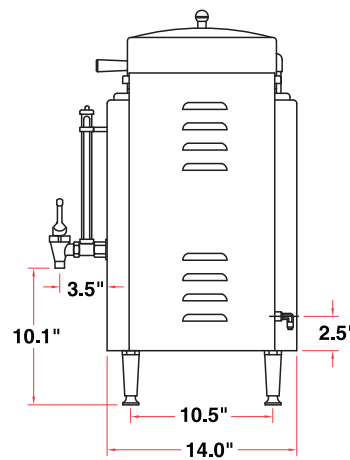

Side View

NEW Parts for Single & Twin 3 Gallon Urns

Part	Description	Part	Description
32004	Red Indicator Light	L155A	Power Switch
B157A	Terminal Block	L214A	Dual Brew Timer - 120V
CD417	Inlet Valve - 120V	L216A	Dual Brew Timer - 220V
CD418	Inlet Valve - 220V	L532A	Thermostat
CG12A	Contactora - 120V COIL	L584A	Push Button Switch
C036A	Contactora - 220V COIL	L775A	Level Sensor Board - 120V
K491B	Hose Nut Assembly	L776A	Level Sensor Board - 220V
K810Q	Dual Probe Level Sensor	M461A	Seal Silicone 12mm
		M462A	Seal Silicone 15mm