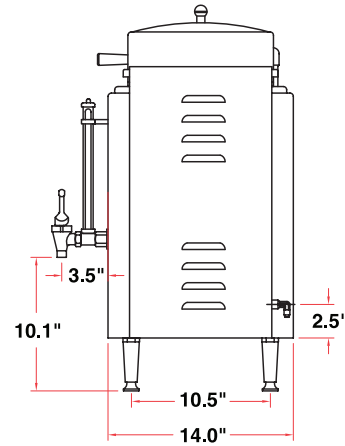

Automatic Three Gallon Coffee Urns

Models: FE75N • CH75N • CL75N
FE100N • CH100N • CL100N

Dimensions

FE75N, CH75N, CL75N

Side View

FE100N, CH100N, CL100N

NEW Parts for Single & Twin 3 Gallon Urns

Part	Description	Part	Description
32004	Red Indicator Light	L155A	Power Switch
B157A	Terminal Block	L214A	Dual Brew Timer - 120V
CD417	Inlet Valve - 120V	L216A	Dual Brew Timer - 220V
CD418	Inlet Valve - 220V	L532A	Thermostat
CG12A	Contactora - 120V COIL	L584A	Push Button Switch
C036A	Contactora - 220V COIL	L775A	Level Sensor Board - 120V
K491B	Hose Nut Assembly	L776A	Level Sensor Board - 220V
K810Q	Dual Probe Level Sensor	M461A	Seal Silicone 12mm
		M462A	Seal Silicone 15mm

Specifications subject to change without notice

Tel: 800.935.2211
Tel: 718.932.1414
Fax: 718.932.7860

www.cecilware.com

Cecilware Corporation
43-05 20th Ave., LIC NY 11105