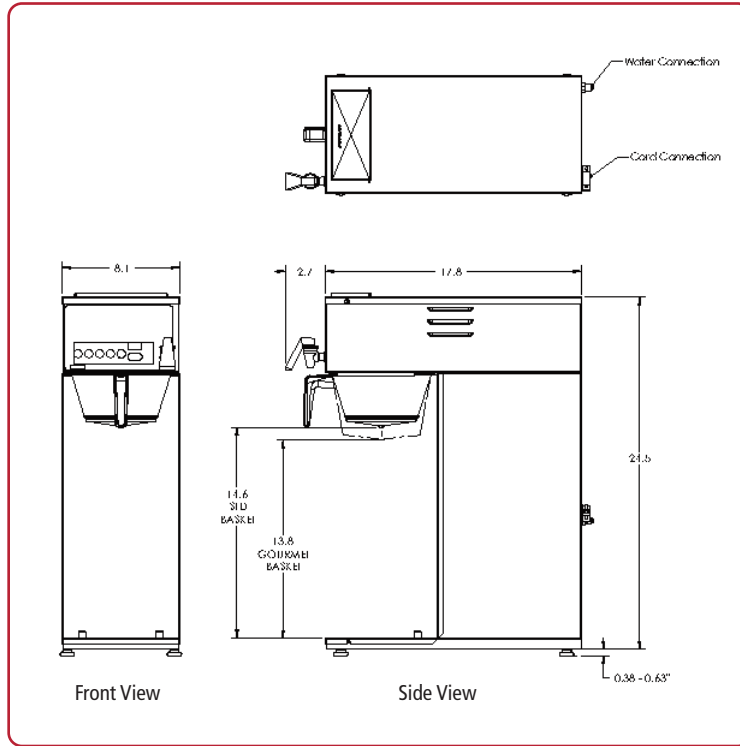

# PRECISIONBREW™ AIRPOT BREWER

Item#

Project

Date

Models: B-SAP

**Model B-SAP**  
(Airpots sold separately)

## Features

- Model B-SAP is a single, digitally controlled brewer that brews into a 1.9L (64oz.) up to 2.5L (85oz) Airpot (Airpot sold separately).
- The Airpots hold freshly brewed coffee for hours without additional heat.
- Precise Brew Temperature - The brewer will hold the brew temperature to +/- 1°F during the complete brew cycle.
- Brew Volume - Can be set by 'teach' mode to eliminate trial-and-error set-up.
- Pulse brewing/pre-infusion - Allows the brew sequence to extract up to 20% more dissolved solids per batch of coffee. Programmable: number of pulses, pulse-on time and pulse-off time. Changing the pulse sequence does not affect the brew volume.
- Low Temp/No Brew - Allows the brew cycle to begin only when the water has reached the optimum brew temperature.
- Cycle Counter - The brewer counts the total number of brew cycles.
- Programming Lock-Out - The brewer settings can be "locked" to prevent tampering.
- Pour-Over Capability - Automatically converts to pour-over mode when the inlet valve does not sense water. Also capable of being manually set to pour-over mode through the front.
- Dual Voltage with toggle switch models are available to accept 120/240V or 120V supply.
- Gourmet brew basket (pn 71431) available as an option.
- Warranty - 2 years parts and labor on the brewer. 3 years part warranty on the control board.

# Models & Dimensions

**B-SAP** Single, Digitally Controlled 2.2L Airpot Brewer

NEMA 5-15R  
120V Models Only\*

## Specifications

Model	Description	Dimensions (H x W x D)	Ship Dimensions (H x W x D)	Electrical	Ship Weight
<b>B-SAP</b>	Single, digitally controlled 2.2L airpot brewer.	25" x 8.25" x 17.75" (64 cm x 20 cm x 46 cm)	28" x 13" x 24" (69 cm x 31 cm x 61 cm)	120V, 1780W, 14.9A 120/240V, 3500W, 14.6A 120/208V, 2630W, 12.7A	37 lbs. (17 kg)