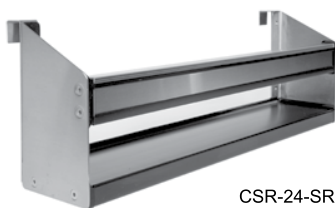

SSR-24

**SINGLE SPEED RAILS**

MODEL	LIST	LENGTH	WEIGHT
SSR-12	\$239	12"	4#
SSR-13 to 18	\$263	13" to 18"	6#
SSR-19 to 24	\$288	19" to 24"	7#
SSR-25 to 30	\$312	25" to 30"	10#
SSR-31 to 36	\$335	31" to 36"	12#
SSR-37 to 42	\$359	37" to 42"	18#
SSR-43 to 48	\$385	43" to 48"	22#
SSR-49 to 54	\$562	49" to 54"	25#
SSR-55 to 60	\$588	55" to 60"	28#
SSR-61 to 66	\$613	61" to 66"	32#
SSR-67 to 72	\$636	67" to 72"	35#
SSR-73 to 78	\$662	73" to 78"	38#
SSR-79 to 84	\$687	79" to 84"	42#

CSR-24-SR

**CLIP-ON SINGLE SPEED RAILS**

MODEL	DESCRIPTION	LIST	WEIGHT
CSR-12-SR	12" Clip-on single to existing single	\$279	4#
CSR-18-SR	18" Clip-on single to existing single	\$304	6#
CSR-24-SR	24" Clip-on single to existing single	\$329	7#
CSR-30-SR	30" Clip-on single to existing single	\$351	10#
CSR-36-SR	36" Clip-on single to existing single	\$376	12#
CSR-42-SR	42" Clip-on single to existing single	\$401	15#
CSR-48-SR	48" Clip-on single to existing single	\$426	18#

**PRODUCT INFORMATION**

(see SSR, CSR, and DSR Spec Sheets for complete details)

**STANDARD FEATURES**

- All stainless steel construction
- Open channel-and-rail design for easy cleaning and better view of bottles
- PVC sound deadening covers
- Locking covers for Single Speed Rails include built-in storage hangers when ordered with original equipment
- Each rail includes a clear lift-off liquor-identification cover
- Radius corners for easy cleaning