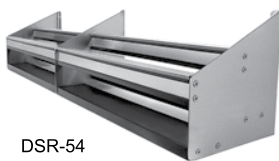

SSR-24

**SINGLE SPEED RAILS**

MODEL	LIST	LENGTH	WEIGHT
SSR-12	\$239	12"	4#
SSR-13 to 18	\$263	13" to 18"	6#
SSR-19 to 24	\$288	19" to 24"	7#
SSR-25 to 30	\$312	25" to 30"	10#
SSR-31 to 36	\$335	31" to 36"	12#
SSR-37 to 42	\$359	37" to 42"	18#
SSR-43 to 48	\$385	43" to 48"	22#
SSR-49 to 54	\$562	49" to 54"	25#
SSR-55 to 60	\$588	55" to 60"	28#
SSR-61 to 66	\$613	61" to 66"	32#
SSR-67 to 72	\$636	67" to 72"	35#
SSR-73 to 78	\$662	73" to 78"	38#
SSR-79 to 84	\$687	79" to 84"	42#

DSR-54

DSR-24

**DOUBLE SPEED RAILS**

MODEL	LIST	LENGTH	WEIGHT
DSR-12	\$475	12"	8#
DSR-13 to 18	\$521	13" to 18"	12#
DSR-19 to 24	\$562	19" to 24"	14#
DSR-25 to 30	\$610	25" to 30"	20#
DSR-31 to 36	\$657	31" to 36"	24#
DSR-37 to 42	\$705	37" to 42"	36#
DSR-43 to 48	\$759	43" to 48"	44#
DSR-49 to 54	\$1,012	49" to 54"	50#
DSR-55 to 60	\$1,048	55" to 60"	56#
DSR-61 to 66	\$1,105	61" to 66"	64#
DSR-67 to 72	\$1,151	67" to 72"	70#
DSR-73 to 78	\$1,198	73" to 78"	76#
DSR-79 to 84	\$1,244	79" to 84"	84#

CSR-24-SR

**CLIP-ON SINGLE SPEED RAILS**

MODEL	DESCRIPTION	LIST	WEIGHT
CSR-12-SR	12" Clip-on single to existing single	\$279	4#
CSR-18-SR	18" Clip-on single to existing single	\$304	6#
CSR-24-SR	24" Clip-on single to existing single	\$329	7#
CSR-30-SR	30" Clip-on single to existing single	\$351	10#
CSR-36-SR	36" Clip-on single to existing single	\$376	12#
CSR-42-SR	42" Clip-on single to existing single	\$401	15#
CSR-48-SR	48" Clip-on single to existing single	\$426	18#

**PRODUCT INFORMATION**

(see SSR, CSR, and DSR Spec Sheets for complete details)

**STANDARD FEATURES**

- All stainless steel construction
- Open channel-and-rail design for easy cleaning and better view of bottles
- PVC sound deadening covers
- Locking covers for Single Speed Rails include built-in storage hangers when ordered with original equipment
- Each rail includes a clear lift-off liquor-identification cover
- Radius corners for easy cleaning