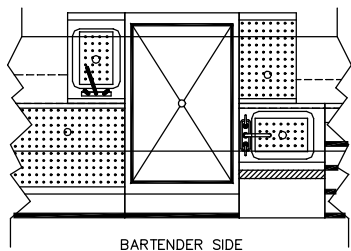

PASS-THRU ICE BINS

MODEL	LIST	COLD PLATE	WEIGHT	ICE CAPACITY
IB-38X24*	\$4,193	N/A	100#	175#
IB-38X24-CP10	\$6,031	10 circuit	190#	175#

A 24" wide by 38" deep pass-thru ice bin is used to provide the cocktail servers with access to the ice. Pass-thru ice bins have the same features as standard ice bins, except there is no backsplash and the sliding cover is double sided. The bartender side of the ice bin lines up with the underbar equipment the same as a standard ice bin. The 38" deep dimension also allows a pass-thru ice bin to line up with back-to-back mounted underbar equipment (see sample drawings).

*NOTE: This model is manufactured to order and is not returnable

BARTENDER SIDE
Underbar Plan View with Pass-Thru Ice Bin and Back-to-Back Mounted Underbar

BARTENDER SIDE
Underbar Plan View with Pass-Thru Ice Bin