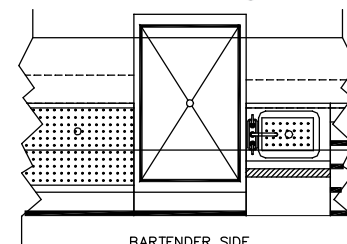

PASS-THRU ICE BINS

MODEL	LIST	COLD PLATE	WEIGHT	ICE CAPACITY
IB-38X24*	\$4,193	N/A	100#	175#
IB-38X24-CP10	\$6,031	10 circuit	190#	175#

A 24" wide by 38" deep pass-thru ice bin is used to provide the cocktail servers with access to the ice. Pass-thru ice bins have the same features as standard ice bins, except there is no backsplash and the sliding cover is double sided. The bartender side of the ice bin lines up with the underbar equipment the same as a standard ice bin. The 38" deep dimension also allows a pass-thru ice bin to line up with back-to-back mounted underbar equipment (see sample drawings).

*NOTE: This model is manufactured to order and is not returnable

BARTENDER SIDE
Underbar Plan View with Pass-Thru Ice Bin and Back-to-Back Mounted Underbar

BARTENDER SIDE
Underbar Plan View with Pass-Thru Ice Bin