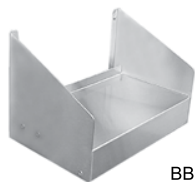

**PRODUCT INFORMATION**

(see BS and DBS Spec Sheets for complete details)

**STANDARD FEATURES**

- All stainless steel construction
- Adjustable stainless steel bullet feet
- Sink models feature a 9-1/4" by 11-1/2" by 6" deep sink bowl, a lift-out plastic perforated sink strainer and a hot and cold water faucet
- Drainboard models feature drainboard work surface consisting of drain pan with separate removable perforated insert
- "-RF" models include a rinser faucet for rinsing blender cups
- 24" deep models have a 9" deep shelf
- 29" deep models have a 10" deep shelf
- Junction box for duplex outlet mounted underneath blender shelf (outlet not included)

Optional foot-operated faucets

**CONFIGURABLE OPTIONS**

MODEL	DESCRIPTION	LIST	WT
LS15-F	15" D left side splash (BSA models)	\$171	4#
RS15-F	15" D right side splash (BSA models)	\$171	4#
LS15-D	15" D left side splash (DBSA models)	\$171	4#
RS15-D	15" D right side splash (DBSA models)	\$171	4#
LSA-D	19" deep left side splash (BSB & DBSB models)	\$171	4#
RSA-D	19" deep right side splash (BSB & DBSB models)	\$171	4#
LSRF	Left side splash (-RF models)	\$171	4#
RSRF	Right side splash (-RF models)	\$171	4#
FOF-B	Convert to foot-operated backsplash faucet for BSA-12, BSA-18-RF, and BSB-12 models	\$633	3#
FOF-D	Convert to foot-operated deck faucet for BSA-14, BSA-18L, BSA-18R, BSB-14, and BSB-18 models	\$483	3#

**ACCESSORY**

MODEL	DESCRIPTION	LIST	WT
TR	Towel ring	\$23	1#

BBS-12

Additional blender shelf space can be added to standard underbar units by specifying a Bolt-on Blender Shelf. Bolt-on Blender Shelves are 10" deep and include a junction box for duplex outlet (outlet not included) mounted below the shelf.