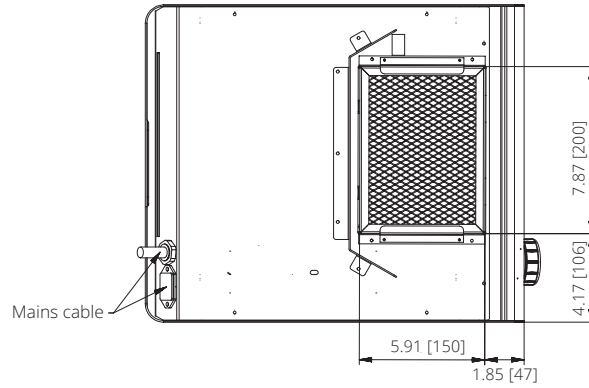

powered by
INDUCS

INSTINCT WOK 3.5 / 5

Standard Features

- Realtime Temperature Control System RTCsmp®
- 12 power levels
- 11.8 inches (300 mm) Ceran Wok Glass Diameter
- Timer function
- Energy efficient
- Convenient and reliable
- Heats up quickly
- Overheat protection
- Easy to clean, high temperature ceran glass top
- LED Display
- Simple and intuitive "Tap and Turn" knob
- Includes plug and cord (6 ft. - 1.8 m)

INSTINCT™ GARLAND INDUCTION WOK (COUNTER-TOP), WOK CERAN BOWL 11.8 INCHES DIAMETER

Dimensions are specified in inches [mm]

- Number of heating zones 1
- Ceran glass surface diameter 11.8 inches / 300 mm Wok Ceran bowl
- Inductor diameter Inductor coil 10.63 inches / 270 mm
- Power levels 12
- Housing Stainless steel

Model	INSTINCT WOK 3.5		INSTINCT WOK 5	
Model Number	GIIC-SW3.5		GIIC-SW5.0	
Dimensions W (L) x D (P) x H	14.96 x 18.62 x 7.87 inches [380 x 473 x 200 mm]		14.96 x 18.62 x 7.87 inches [380 x 473 x 200 mm]	
Weight	31 lbs [14 kg]		36 lbs [16 kg]	
Electrical Specifications	Single Phase		3 Phases	
Power, Watts	1 x 3500W - 17 amp		1 x 5000W - 14 amp	
Electrical supply V/Hz	208-240 V/50-60 Hz/1		208-240 V/50-60 Hz/3	380-440 V/50-60 Hz/3
Certification Marks	UL	CE	UL	CE
Plug (to precise at time of order)	 NEMA 6-20P	 EU1-16P	 NEMA 15-20P	 EU 5-Pole
Shipping Information				
Dimensions W (L) x D (P) x H	26.38 x 18.51 x 11.42 inches [670 x 470 x 290 mm]		26.38 x 18.51 x 11.42 inches [670 x 470 x 290 mm]	
Weight	40 lbs [18 kg]		42 lbs [19 kg]	