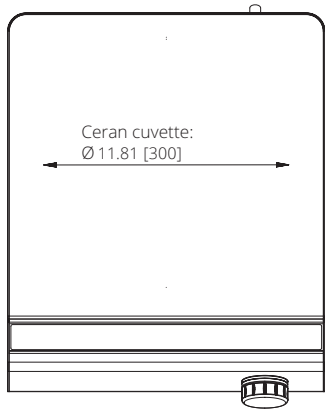

powered by
INDUCS

INSTINCT WOK 3.5 / 5

Standard Features

- Realtime Temperature Control System RTCsmp®
- 12 power levels
- 11.8 inches (300 mm) Ceran Wok Glass Diameter
- Timer function
- Energy efficient
- Convenient and reliable
- Heats up quickly
- Overheat protection
- Easy to clean, high temperature ceran glass top
- LED Display
- Simple and intuitive "Tap and Turn" knob
- Includes plug and cord (6 ft. - 1.8 m)

INSTINCT™ GARLAND INDUCTION WOK (COUNTER-TOP), WOK CERAN BOWL 11.8 INCHES DIAMETER

Dimensions are specified in inches [mm]

- Number of heating zones 1
- Ceran glass surface diameter 11.8 inches / 300 mm Wok Ceran bowl
- Inductor diameter Inductor coil 10.63 inches / 270 mm
- Power levels 12
- Housing Stainless steel

Model	INSTINCT WOK 3.5		INSTINCT WOK 5	
Model Number	GIIC-SW3.5		GIIC-SW5.0	
Dimensions W (L) x D (P) x H	14.96 x 18.62 x 7.87 inches [380 x 473 x 200 mm]		14.96 x 18.62 x 7.87 inches [380 x 473 x 200 mm]	
Weight	31 lbs [14 kg]		36 lbs [16 kg]	
Electrical Specifications	Single Phase		3 Phases	
Power, Watts	1 x 3500W - 17 amp		1 x 5000W - 14 amp	
Electrical supply V/Hz	208-240 V/50-60 Hz/1		208-240 V/50-60 Hz/3	380-440 V/50-60 Hz/3
Certification Marks	UL	CE	UL	CE
Plug (to precise at time of order)	 NEMA 6-20P	 EU1-16P	 NEMA 15-20P	 EU 5-Pole
Shipping Information				
Dimensions W (L) x D (P) x H	26.38 x 18.51 x 11.42 inches [670 x 470 x 290 mm]		26.38 x 18.51 x 11.42 inches [670 x 470 x 290 mm]	
Weight	40 lbs [18 kg]		42 lbs [19 kg]	