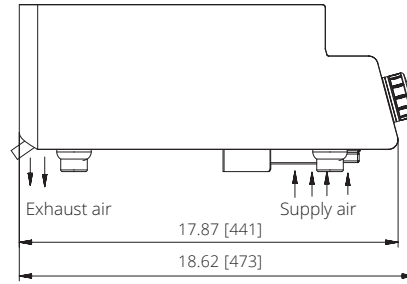

powered by
INDUCS

INSTINCT WOK 3.5 / 5

Standard Features

- Realtime Temperature Control System RTCsmp®
- 12 power levels
- 11.8 inches (300 mm) Ceran Wok Glass Diameter
- Timer function
- Energy efficient
- Convenient and reliable
- Heats up quickly
- Overheat protection
- Easy to clean, high temperature ceran glass top
- LED Display
- Simple and intuitive "Tap and Turn" knob
- Includes plug and cord (6 ft. - 1.8 m)

INSTINCT™ GARLAND INDUCTION WOK (COUNTER-TOP), WOK CERAN BOWL 11.8 INCHES DIAMETER

Dimensions are specified in inches [mm]

- Number of heating zones 1
- Ceran glass surface diameter 11.8 inches / 300 mm Wok Ceran bowl
- Inductor diameter Inductor coil 10.63 inches / 270 mm
- Power levels 12
- Housing Stainless steel

Model	INSTINCT WOK 3.5		INSTINCT WOK 5	
Model Number	GIIC-SW3.5		GIIC-SW5.0	
Dimensions W (L) x D (P) x H	14.96 x 18.62 x 7.87 inches [380 x 473 x 200 mm]		14.96 x 18.62 x 7.87 inches [380 x 473 x 200 mm]	
Weight	31 lbs [14 kg]		36 lbs [16 kg]	
Electrical Specifications	Single Phase		3 Phases	
Power, Watts	1 x 3500W - 17 amp		1 x 5000W - 14 amp	
Electrical supply V/Hz	208-240 V/50-60 Hz/1		208-240 V/50-60 Hz/3	380-440 V/50-60 Hz/3
Certification Marks	UL	CE	UL	CE
Plug (to precise at time of order)	 NEMA 6-20P	 EU1-16P	 NEMA 15-20P	 EU 5-Pole
Shipping Information				
Dimensions W (L) x D (P) x H	26.38 x 18.51 x 11.42 inches [670 x 470 x 290 mm]		26.38 x 18.51 x 11.42 inches [670 x 470 x 290 mm]	
Weight	40 lbs [18 kg]		42 lbs [19 kg]	