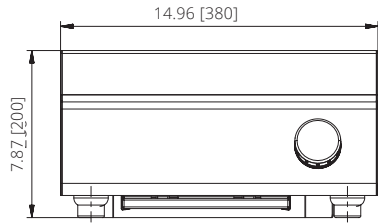

INSTINCT™ GARLAND INDUCTION WOK (COUNTER-TOP), WOK CERAN BOWL 11.8 INCHES DIAMETER

Dimensions are specified in inches [mm]

- Number of heating zones 1
- Ceran glass surface diameter 11.8 inches / 300 mm Wok Ceran bowl
- Inductor diameter Inductor coil 10.63 inches / 270 mm
- Power levels 12
- Housing Stainless steel

Model	INSTINCT WOK 3.5		INSTINCT WOK 5	
Model Number	GIIC-SW3.5		GIIC-SW5.0	
Dimensions W (L) x D (P) x H	14.96 x 18.62 x 7.87 inches [380 x 473 x 200 mm]		14.96 x 18.62 x 7.87 inches [380 x 473 x 200 mm]	
Weight	31 lbs [14 kg]		36 lbs [16 kg]	
Electrical Specifications	Single Phase		3 Phases	
Power, Watts	1 x 3500W - 17 amp		1 x 5000W - 14 amp	
Electrical supply V/Hz	208-240 V/50-60 Hz/1		208-240 V/50-60 Hz/3	380-440 V/50-60 Hz/3
Certification Marks	UL	CE	UL	CE
Plug (to precise at time of order)	 NEMA 6-20P	 EU1-16P	 NEMA 15-20P	 EU 5-Pole
Shipping Information				
Dimensions W (L) x D (P) x H	26.38 x 18.51 x 11.42 inches [670 x 470 x 290 mm]		26.38 x 18.51 x 11.42 inches [670 x 470 x 290 mm]	
Weight	40 lbs [18 kg]		42 lbs [19 kg]	