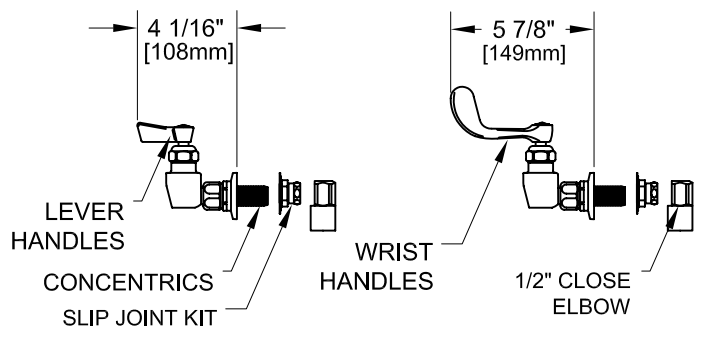

8" C/C BACKSPASH FAUCET

ROUGH-IN:

PRODUCT NAME: STAINLESS STEEL  
8" BACKSPASH PRE-RINSE WITH  
ADD-ON & ELBOWS

- MODEL:
- 68152 6" SWING SPOUT W/ LEVER HANDLES
  - 68160 8" SWING SPOUT W/ LEVER HANDLES
  - 68179 10" SWING SPOUT W/ LEVER HANDLES
  - 68187 12" SWING SPOUT W/ LEVER HANDLES
  - 68195 14" SWING SPOUT W/ LEVER HANDLES
  - 68209 16" SWING SPOUT W/ LEVER HANDLES
  - 74721 6" SWING SPOUT W/ WRIST HANDLES
  - 74748 8" SWING SPOUT W/ WRIST HANDLES
  - 74756 10" SWING SPOUT W/ WRIST HANDLES
  - 74764 12" SWING SPOUT W/ WRIST HANDLES
  - 74772 14" SWING SPOUT W/ WRIST HANDLES
  - 74780 16" SWING SPOUT W/ WRIST HANDLES

- FEATURES:
- CONTROL VALVE
- \* 8" C/C BACKSPASH MOUNT
  - \* CONCENTRICS
  - \* INTERNAL SPRING LOADED CHECK VALVES
  - \* SWIVELLING SEAT DISKS
  - \* HOT SIDE STEM - RIGHT HAND
  - \* COLD SIDE STEM - LEFT HAND
  - \* STAINLESS STEEL SEATS
  - \* STAINLESS STEEL SEAT SCREWS
  - \* STAINLESS STEEL HANDLE SCREWS
  - \* 1/2" CLOSE ELBOWS

- ADD-ON CONTROL VALVE
- \* STEM - RIGHT HAND SWIVEL
  - \* HOT INDEX BUTTON
  - \* SWIVELLING SEAT DISKS
  - \* STAINLESS STEEL SEATS, SEAT SCREWS AND HANDLE SCREWS.

- HOSE
- \* 36" LENGTH
  - \* STAINLESS STEEL END FITTINGS
  - \* STAINLESS STEEL EXTERNAL JACKET
  - \* 3-PLY FIBER REINFORCED INTERNAL RUBBER HOSE
  - \* REPAIRABLE IN FIELD WITH SIMPLE TOOLS

- SYSTEM LIMITS
- \* TEMP: 40°F MIN. TO 140°F MAX. STATIC
  - \* PRESSURE 200 PSI MAX. STATIC
  - \* SHIPPING WEIGHT: 15.0 LBS

\* NSF 61-9 APPROVED & LISTED  
www.truesdail.com

FISHER MANUFACTURING COMPANY  
TOLL FREE: 800-421-6162 - FAX: 800-832-8238  
information@fisher-mfg.com - www.fisher-mfg.com