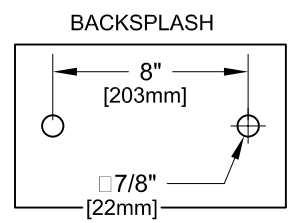

8" C/C BACKSPASH FAUCET

ROUGH-IN:

PRODUCT NAME: STAINLESS STEEL  
8" BACKSPASH PRE-RINSE WITH  
ADD-ON & ELBOWS

- MODEL:
- 68152 6" SWING SPOUT W/ LEVER HANDLES
  - 68160 8" SWING SPOUT W/ LEVER HANDLES
  - 68179 10" SWING SPOUT W/ LEVER HANDLES
  - 68187 12" SWING SPOUT W/ LEVER HANDLES
  - 68195 14" SWING SPOUT W/ LEVER HANDLES
  - 68209 16" SWING SPOUT W/ LEVER HANDLES
  - 74721 6" SWING SPOUT W/ WRIST HANDLES
  - 74748 8" SWING SPOUT W/ WRIST HANDLES
  - 74756 10" SWING SPOUT W/ WRIST HANDLES
  - 74764 12" SWING SPOUT W/ WRIST HANDLES
  - 74772 14" SWING SPOUT W/ WRIST HANDLES
  - 74780 16" SWING SPOUT W/ WRIST HANDLES

- FEATURES:
- CONTROL VALVE
- \* 8" C/C BACKSPASH MOUNT
  - \* CONCENTRICS
  - \* INTERNAL SPRING LOADED CHECK VALVES
  - \* SWIVELLING SEAT DISKS
  - \* HOT SIDE STEM - RIGHT HAND
  - \* COLD SIDE STEM - LEFT HAND
  - \* STAINLESS STEEL SEATS
  - \* STAINLESS STEEL SEAT SCREWS
  - \* STAINLESS STEEL HANDLE SCREWS
  - \* 1/2" CLOSE ELBOWS

- ADD-ON CONTROL VALVE
- \* STEM - RIGHT HAND SWIVEL
  - \* HOT INDEX BUTTON
  - \* SWIVELLING SEAT DISKS
  - \* STAINLESS STEEL SEATS, SEAT SCREWS AND HANDLE SCREWS.

- HOSE
- \* 36" LENGTH
  - \* STAINLESS STEEL END FITTINGS
  - \* STAINLESS STEEL EXTERNAL JACKET
  - \* 3-PLY FIBER REINFORCED INTERNAL RUBBER HOSE
  - \* REPAIRABLE IN FIELD WITH SIMPLE TOOLS