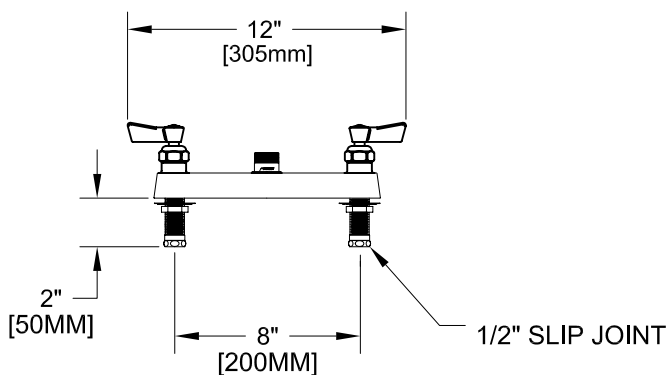

8" DECK MOUNT CONTROL VALVE W/ LEVER HANDLES

8" DECK MOUNT CONTROL VALVE W/ WRIST HANDLES

FOOTPRINT:

ROUGH-IN:

PRODUCT NAME: STAINLESS STEEL
8" DECK MOUNT CONTROL VALVE

MODEL:
 67385 SWIVEL OUTLET W/ LEVER HANDLES
 67393 SWIVEL OUTLETW/ WRIST HANDLES

FEATURES

CONTROL VALVE

- * 8" C/C DECK MOUNT
- * CONCENTRICS
- * STAINLESS STEEL CONSTRUCTION
- * SWIVELLING SEAT DISKS
- * HOT SIDE STEM - RIGHT HAND
- * COLD SIDE STEM - LEFT HAND
- * LEVER HANDLES OR WRIST HANDLES

SYSTEM LIMITS

- * TEMP: 40°F MIN. TO 140°F MAX.

SHIPPING WEIGHT

- * 5.0 LBS

* NSF 61-9 APPROVED & LISTED
www.truedail.com