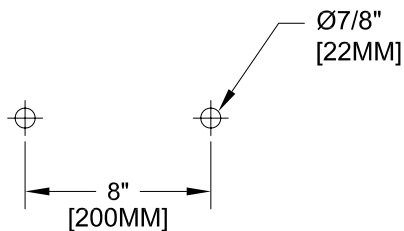

8" DECK MOUNT CONTROL VALVE W/ LEVER HANDLES

8" DECK MOUNT CONTROL VALVE W/ WRIST HANDLES

FOOTPRINT:

ROUGH-IN:

PRODUCT NAME: STAINLESS STEEL
8" DECK MOUNT CONTROL VALVE

MODEL:
 67385 SWIVEL OUTLET W/ LEVER HANDLES
 67393 SWIVEL OUTLETW/ WRIST HANDLES

FEATURES

CONTROL VALVE

- * 8" C/C DECK MOUNT
- * CONCENTRICS
- * STAINLESS STEEL CONSTRUCTION
- * SWIVELLING SEAT DISKS
- * HOT SIDE STEM - RIGHT HAND
- * COLD SIDE STEM - LEFT HAND
- * LEVER HANDLES OR WRIST HANDLES

SYSTEM LIMITS

- * TEMP: 40°F MIN. TO 140°F MAX.

SHIPPING WEIGHT

- * 5.0 LBS

* NSF 61-9 APPROVED & LISTED
www.truedail.com