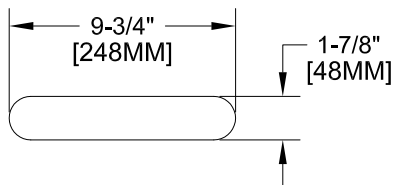

8" DECK MOUNT CONTROL VALVE W/ LEVER HANDLES

8" DECK MOUNT CONTROL VALVE W/ WRIST HANDLES

FOOTPRINT:

ROUGH-IN:

PRODUCT NAME: STAINLESS STEEL
8" DECK MOUNT CONTROL VALVE

MODEL:
 67385 SWIVEL OUTLET W/ LEVER HANDLES
 67393 SWIVEL OUTLETW/ WRIST HANDLES

FEATURES

CONTROL VALVE

- * 8" C/C DECK MOUNT
- * CONCENTRICS
- * STAINLESS STEEL CONSTRUCTION
- * SWIVELLING SEAT DISKS
- * HOT SIDE STEM - RIGHT HAND
- * COLD SIDE STEM - LEFT HAND
- * LEVER HANDLES OR WRIST HANDLES

SYSTEM LIMITS

- * TEMP: 40°F MIN. TO 140°F MAX.

SHIPPING WEIGHT

- * 5.0 LBS

* NSF 61-9 APPROVED & LISTED
www.truedail.com