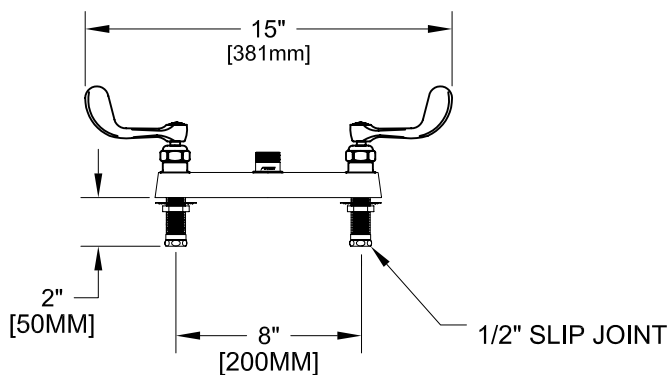

8" DECK MOUNT CONTROL VALVE W/ LEVER HANDLES

8" DECK MOUNT CONTROL VALVE W/ WRIST HANDLES

FOOTPRINT:

ROUGH-IN:

PRODUCT NAME: STAINLESS STEEL
8" DECK MOUNT CONTROL VALVE

MODEL:
 67385 SWIVEL OUTLET W/ LEVER HANDLES
 67393 SWIVEL OUTLETW/ WRIST HANDLES

FEATURES

CONTROL VALVE

- * 8" C/C DECK MOUNT
- * CONCENTRICS
- * STAINLESS STEEL CONSTRUCTION
- * SWIVELLING SEAT DISKS
- * HOT SIDE STEM - RIGHT HAND
- * COLD SIDE STEM - LEFT HAND
- * LEVER HANDLES OR WRIST HANDLES

SYSTEM LIMITS

- * TEMP: 40°F MIN. TO 140°F MAX.

SHIPPING WEIGHT

- * 5.0 LBS

* NSF 61-9 APPROVED & LISTED
www.truedail.com