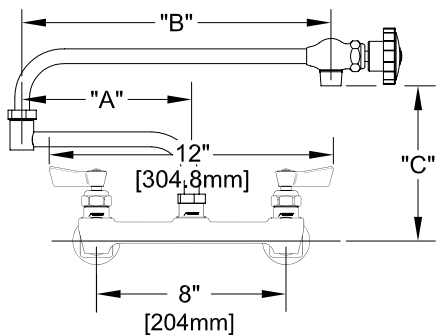

8" C/C BACKSPLASH FAUCET W/ LEVER HANDLES

8" C/C BACKSPLASH FAUCET W/ WRIST HANDLES

8" C/C BACKSPLASH FAUCET

ROUGH-IN:

PRODUCT NAME:

STAINLESS STEEL 8" BACKSPLASH FAUCET WITH 12" CONTROL SWING & DJ SPOUT

MODEL:

- 65560 W/ 12" CONTROL SWING SPOUT, 7" DJ W/ LEVER HANDLES
- 65625 W/ 12" CONTROL SWING SPOUT, 12" DJ W/ LEVER HANDLES
- 65595 W/ 12" CONTROL SWING SPOUT, 7" DJ W/ WRIST HANDLES
- 65668 W/ 12" CONTROL SWING SPOUT, 12" DJ W/ WRIST HANDLES

FEATURES

- CONTROL VALVE
- * 8" C/C BACKSPLASH MOUNT
 - * CONCENTRICS
 - * STAINLESS STEEL CONSTRUCTION
 - * SWIVELLING SEAT DISKS
 - * HOT SIDE STEM - RIGHT HAND
 - * COLD SIDE STEM - LEFT HAND
 - * LEVER HANDLES OR WRIST HANDLES
 - * CONTROL SWING SPOUT

SYSTEM LIMITS

- * TEMP: 40°F MIN. TO 140°F MAX.
- * 5 GPM @ 60 PSI

SHIPPING WEIGHT

- * 6.0 LBS

* NSF 61-9 APPROVED & LISTED

www.truesdail.com

MODELS	DIM "A"	DIM "B"	DIM "C"
65560 65595	7" [177.8mm]	12 1/2" [317.5mm]	7 1/2" [190.5mm]
65625 65668	12" [308.4mm]	12 1/2" [317.5mm]	7 1/2" [190.5mm]