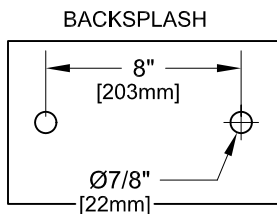

8" C/C BACKSPLASH FAUCET W/ LEVER HANDLES

8" C/C BACKSPLASH FAUCET W/ WRIST HANDLES

8" C/C BACKSPLASH FAUCET

ROUGH-IN:

PRODUCT NAME:

STAINLESS STEEL 8" BACKSPLASH FAUCET WITH 12" CONTROL SWING & DJ SPOUT

MODEL:

FEATURES

- CONTROL VALVE
- * 8" C/C BACKSPLASH MOUNT
 - * CONCENTRICS
 - * STAINLESS STEEL CONSTRUCTION
 - * SWIVELLING SEAT DISKS
 - * HOT SIDE STEM - RIGHT HAND
 - * COLD SIDE STEM - LEFT HAND
 - * LEVER HANDLES OR WRIST HANDLES
 - * CONTROL SWING SPOUT

SYSTEM LIMITS

- * TEMP: 40°F MIN. TO 140°F MAX.
- * 5 GPM @ 60 PSI

SHIPPING WEIGHT

- * 6.0 LBS

* NSF 61-9 APPROVED & LISTED

www.truesdail.com

MODELS	DIM "A"	DIM "B"	DIM "C"
65560 65595	7" [177.8mm]	12 1/2" [317.5mm]	7 1/2" [190.5mm]
65625 65668	12" [308.4mm]	12 1/2" [317.5mm]	7 1/2" [190.5mm]