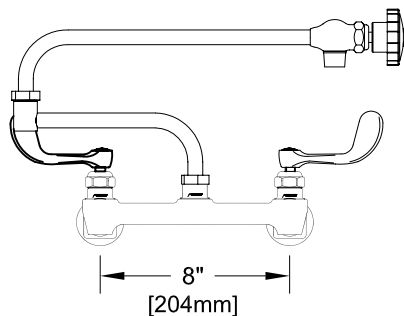

8" C/C BACKSPLASH FAUCET W/ LEVER HANDLES

8" C/C BACKSPLASH FAUCET W/ WRIST HANDLES

8" C/C BACKSPLASH FAUCET

ROUGH-IN:

PRODUCT NAME:

STAINLESS STEEL 8" BACKSPLASH FAUCET WITH 12" CONTROL SWING & DJ SPOUT

MODEL:

- 65560 W/ 12" CONTROL SWING SPOUT, 7" DJ W/ LEVER HANDLES
- 65625 W/ 12" CONTROL SWING SPOUT, 12" DJ W/ LEVER HANDLES
- 65595 W/ 12" CONTROL SWING SPOUT, 7" DJ W/ WRIST HANDLES
- 65668 W/ 12" CONTROL SWING SPOUT, 12" DJ W/ WRIST HANDLES

FEATURES

- CONTROL VALVE
- * 8" C/C BACKSPLASH MOUNT
 - * CONCENTRICS
 - * STAINLESS STEEL CONSTRUCTION
 - * SWIVELLING SEAT DISKS
 - * HOT SIDE STEM - RIGHT HAND
 - * COLD SIDE STEM - LEFT HAND
 - * LEVER HANDLES OR WRIST HANDLES
 - * CONTROL SWING SPOUT

SYSTEM LIMITS

- * TEMP: 40°F MIN. TO 140°F MAX.
- * 5 GPM @ 60 PSI

SHIPPING WEIGHT

- * 6.0 LBS

* NSF 61-9 APPROVED & LISTED

www.truesdail.com

MODELS	DIM "A"	DIM "B"	DIM "C"
65560 65595	7" [177.8mm]	12 1/2" [317.5mm]	7 1/2" [190.5mm]
65625 65668	12" [308.4mm]	12 1/2" [317.5mm]	7 1/2" [190.5mm]