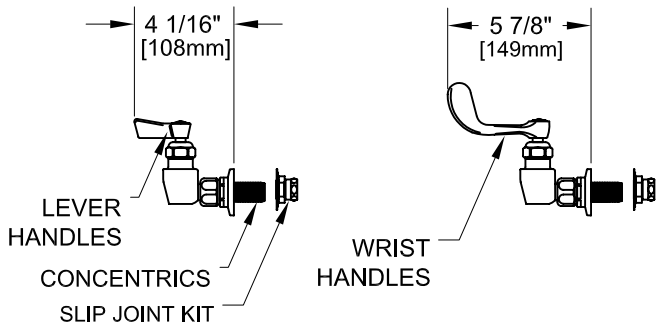

8" C/C BACKSPLASH FAUCET W/ LEVER HANDLES

8" C/C BACKSPLASH FAUCET W/ WRIST HANDLES

8" C/C BACKSPLASH FAUCET

ROUGH-IN:

PRODUCT NAME:

STAINLESS STEEL 8" BACKSPLASH FAUCET WITH 12" CONTROL SWING & DJ SPOUT

MODEL:

- 65560 W/ 12" CONTROL SWING SPOUT, 7" DJ W/ LEVER HANDLES
- 65625 W/ 12" CONTROL SWING SPOUT, 12" DJ W/ LEVER HANDLES
- 65595 W/ 12" CONTROL SWING SPOUT, 7" DJ W/ WRIST HANDLES
- 65668 W/ 12" CONTROL SWING SPOUT, 12" DJ W/ WRIST HANDLES

FEATURES

- CONTROL VALVE
- * 8" C/C BACKSPLASH MOUNT
 - * CONCENTRICS
 - * STAINLESS STEEL CONSTRUCTION
 - * SWIVELLING SEAT DISKS
 - * HOT SIDE STEM - RIGHT HAND
 - * COLD SIDE STEM - LEFT HAND
 - * LEVER HANDLES OR WRIST HANDLES
 - * CONTROL SWING SPOUT

SYSTEM LIMITS

- * TEMP: 40°F MIN. TO 140°F MAX.
- * 5 GPM @ 60 PSI

SHIPPING WEIGHT

- * 6.0 LBS

* NSF 61-9 APPROVED & LISTED

www.truesdail.com

MODELS	DIM "A"	DIM "B"	DIM "C"
65560 65595	7" [177.8mm]	12 1/2" [317.5mm]	7 1/2" [190.5mm]
65625 65668	12" [308.4mm]	12 1/2" [317.5mm]	7 1/2" [190.5mm]