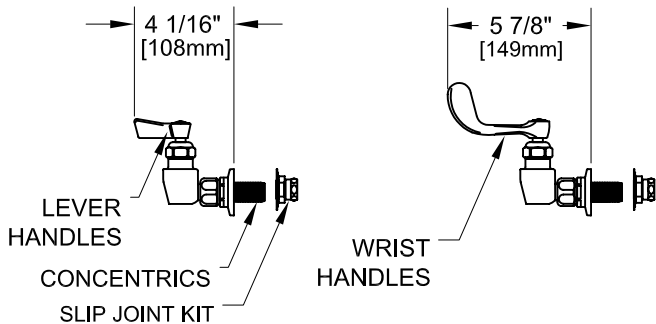

8" C/C BACKSPLASH FAUCET W/ LEVER HANDLES

8" C/C BACKSPLASH FAUCET W/ WRIST HANDLES

8" C/C BACKSPLASH FAUCET

ROUGH-IN:

PRODUCT NAME:

STAINLESS STEEL 8" BACKSPLASH FAUCET WITH 12" CONTROL SWING & DJ SPOUT

MODEL:

- 65560 W/ 12" CONTROL SWING SPOUT, 7" DJ W/ LEVER HANDLES
- 65625 W/ 12" CONTROL SWING SPOUT, 12" DJ W/ LEVER HANDLES
- 65595 W/ 12" CONTROL SWING SPOUT, 7" DJ W/ WRIST HANDLES
- 65668 W/ 12" CONTROL SWING SPOUT, 12" DJ W/ WRIST HANDLES

FEATURES

CONTROL VALVE

- * 8" C/C BACKSPLASH MOUNT
- * CONCENTRICS
- * STAINLESS STEEL CONSTRUCTION
- * SWIVELLING SEAT DISKS
- * HOT SIDE STEM - RIGHT HAND
- * COLD SIDE STEM - LEFT HAND
- * LEVER HANDLES OR WRIST HANDLES
- * CONTROL SWING SPOUT

SYSTEM LIMITS

- * TEMP: 40°F MIN. TO 140°F MAX.
- * 5 GPM @ 60 PSI

SHIPPING WEIGHT

- * 6.0 LBS

* NSF 61-9 APPROVED & LISTED

www.truesdail.com

MODELS	DIM "A"	DIM "B"	DIM "C"
65560 65595	7" [177.8mm]	12 1/2" [317.5mm]	7 1/2" [190.5mm]
65625 65668	12" [308.4mm]	12 1/2" [317.5mm]	7 1/2" [190.5mm]