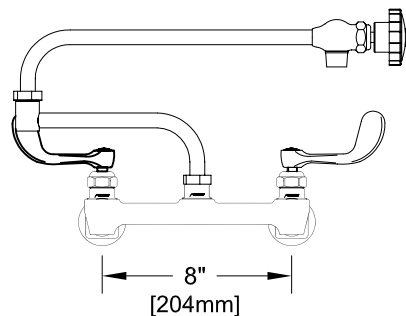

8" C/C BACKSPLASH FAUCET W/ LEVER HANDLES

8" C/C BACKSPLASH FAUCET W/ WRIST HANDLES

8" C/C BACKSPLASH FAUCET

ROUGH-IN:

PRODUCT NAME:

STAINLESS STEEL 8" BACKSPLASH FAUCET WITH 12" CONTROL SWING & DJ SPOUT

MODEL:

- 65560 W/ 12" CONTROL SWING SPOUT, 7" DJ W/ LEVER HANDLES
- 65625 W/ 12" CONTROL SWING SPOUT, 12" DJ W/ LEVER HANDLES
- 65595 W/ 12" CONTROL SWING SPOUT, 7" DJ W/ WRIST HANDLES
- 65668 W/ 12" CONTROL SWING SPOUT, 12" DJ W/ WRIST HANDLES

FEATURES

CONTROL VALVE

- * 8" C/C BACKSPLASH MOUNT
- * CONCENTRICS
- * STAINLESS STEEL CONSTRUCTION
- * SWIVELLING SEAT DISKS
- * HOT SIDE STEM - RIGHT HAND
- * COLD SIDE STEM - LEFT HAND
- * LEVER HANDLES OR WRIST HANDLES
- * CONTROL SWING SPOUT

SYSTEM LIMITS

- * TEMP: 40°F MIN. TO 140°F MAX.
- * 5 GPM @ 60 PSI

SHIPPING WEIGHT

- * 6.0 LBS

* NSF 61-9 APPROVED & LISTED

www.truesdail.com

MODELS	DIM "A"	DIM "B"	DIM "C"
65560 65595	7" [177.8mm]	12 1/2" [317.5mm]	7 1/2" [190.5mm]
65625 65668	12" [308.4mm]	12 1/2" [317.5mm]	7 1/2" [190.5mm]