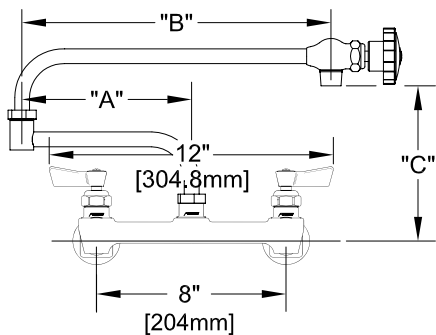

8" C/C BACKSPLASH FAUCET W/ LEVER HANDLES

8" C/C BACKSPLASH FAUCET W/ WRIST HANDLES

8" C/C BACKSPLASH FAUCET

ROUGH-IN:

PRODUCT NAME:

STAINLESS STEEL 8" BACKSPLASH FAUCET WITH 12" CONTROL SWING & DJ SPOUT

MODEL:

- 65560 W/ 12" CONTROL SWING SPOUT, 7" DJ W/ LEVER HANDLES
- 65625 W/ 12" CONTROL SWING SPOUT, 12" DJ W/ LEVER HANDLES
- 65595 W/ 12" CONTROL SWING SPOUT, 7" DJ W/ WRIST HANDLES
- 65668 W/ 12" CONTROL SWING SPOUT, 12" DJ W/ WRIST HANDLES

FEATURES

CONTROL VALVE

- * 8" C/C BACKSPLASH MOUNT
- * CONCENTRICS
- * STAINLESS STEEL CONSTRUCTION
- * SWIVELLING SEAT DISKS
- * HOT SIDE STEM - RIGHT HAND
- * COLD SIDE STEM - LEFT HAND
- * LEVER HANDLES OR WRIST HANDLES
- * CONTROL SWING SPOUT

SYSTEM LIMITS

- * TEMP: 40°F MIN. TO 140°F MAX.
- * 5 GPM @ 60 PSI

SHIPPING WEIGHT

- * 6.0 LBS

* NSF 61-9 APPROVED & LISTED

www.truesdail.com

MODELS	DIM "A"	DIM "B"	DIM "C"
65560 65595	7" [177.8mm]	12 1/2" [317.5mm]	7 1/2" [190.5mm]
65625 65668	12" [308.4mm]	12 1/2" [317.5mm]	7 1/2" [190.5mm]