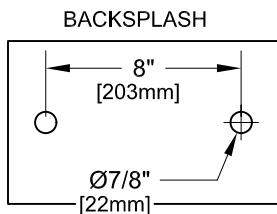

8" C/C BACKSPLASH FAUCET W/ LEVER HANDLES

8" C/C BACKSPLASH FAUCET W/ WRIST HANDLES

8" C/C BACKSPLASH FAUCET

ROUGH-IN:

PRODUCT NAME:

STAINLESS STEEL 8" BACKSPLASH FAUCET WITH 12" CONTROL SWING & DJ SPOUT

MODEL:

FEATURES

CONTROL VALVE

- * 8" C/C BACKSPLASH MOUNT
- * CONCENTRICS
- * STAINLESS STEEL CONSTRUCTION
- * SWIVELLING SEAT DISKS
- * HOT SIDE STEM - RIGHT HAND
- * COLD SIDE STEM - LEFT HAND
- * LEVER HANDLES OR WRIST HANDLES
- * CONTROL SWING SPOUT

SYSTEM LIMITS

- * TEMP: 40°F MIN. TO 140°F MAX.
- * 5 GPM @ 60 PSI

SHIPPING WEIGHT

- * 6.0 LBS

* NSF 61-9 APPROVED & LISTED

www.truesdail.com

MODELS	DIM "A"	DIM "B"	DIM "C"
65560 65595	7" [177.8mm]	12 1/2" [317.5mm]	7 1/2" [190.5mm]
65625 65668	12" [308.4mm]	12 1/2" [317.5mm]	7 1/2" [190.5mm]