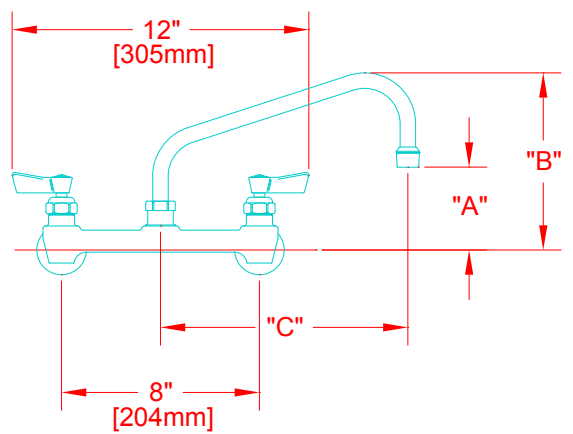

APPLICATION:

JOB NAME:

QUANTITY: ITEM NO.

PRODUCT NAME:
8" C/C BACKSPLASH FAUCET WITH EZ INSTALL ADAPTER

SPECIAL CONFIGURATION CHECK BASE MODEL AND OPTIONS

MODEL:

64734 W/ 6" SWING SPOUT

64742 W/ 8" SWING SPOUT

64750 W/ 10" SWING SPOUT

64769 W/ 12" SWING SPOUT

64777 W/ 14" SWING SPOUT

64785 W/ 16" SWING SPOUT

OPTIONS OR MODIFICATIONS:

SUPPLY LINES (24" OR 36") CIRCLE LENGTH

DJ SUB-ASSY (7-1/4" OR 13") CIRCLE LENGTH

ELBOWS

VANDAL RESISTANT KIT

HANDLES (CROSS OR WRIST) CIRCLE STYLE

OTHER EZ INSTALL ADAPTER

FEATURES

- CONTROL VALVE
- * 8" C/C BACKSPLASH MOUNT
 - * SWIVELLING SEAT DISKS
 - * HOT SIDE STEM - RIGHT HAND
 - * COLD SIDE STEM - LEFT HAND
 - * STAINLESS STEEL SEATS
 - * STAINLESS STEEL SEAT SCREWS
 - * STAINLESS STEEL HANDLE SCREWS
 - * 1/2" SLIP JOINT

- SYSTEM LIMITS
- * TEMP: 40°F MIN. TO 140°F MAX.
 - * PRESSURE: 200 PSI MAX. STATIC
 - * 2.20 GPM AT 80 PSI

- SHIPPING WEIGHT
- * 6.0 LBS

MODEL	DIM "A"	DIM "B"	DIM "C"
64734	2-1/4" [57mm]	5-7/8" [149mm]	6" [152mm]
64742	2-1/2" [64mm]	6-3/8" [162mm]	8" [204mm]
64750	3-1/8" [79mm]	6-7/8" [175mm]	10" [254mm]
64769	3-3/4" [95mm]	7-3/8" [187mm]	12" [305mm]
64777	4-3/8" [111mm]	8-1/4" [210mm]	14" [356mm]
64785	5" [127mm]	8-7/8" [225mm]	16" [406mm]