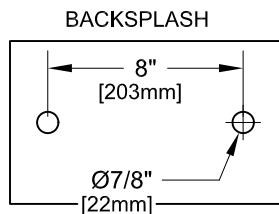

8" C/C BACKSPLASH FAUCET W/ LEVER HANDLES

8" C/C BACKSPLASH FAUCET W/ WRIST HANDLES

8" C/C BACKSPLASH FAUCET

ROUGH-IN:

PRODUCT NAME:

STAINLESS STEEL 8" BACKSPLASH FAUCET WITH SWIVEL / RIGID GOOSENECK SPOUT

MODEL:

- 61476 W/ 6" SWIVEL/RIGID GOOSENECK SPOUT W/ LEVER HANDLES
- 61298 W/ 12" SWIVEL/RIGID GOOSENECK SPOUT W/ LEVER HANDLES
- 61484 W/ 6" SWIVEL/RIGID GOOSENECK SPOUT W/ WRIST HANDLES
- 61301 W/ 12" SWIVEL/RIGID GOOSENECK SPOUT W/ WRIST HANDLES

FEATURES

CONTROL VALVE

- * 8" C/C BACKSPLASH MOUNT
- * CONCENTRICS
- * STAINLESS STEEL CONSTRUCTION
- * SWIVELLING SEAT DISKS
- * HOT SIDE STEM - RIGHT HAND
- * COLD SIDE STEM - LEFT HAND
- * LEVER HANDLES OR WRIST HANDLES
- * GOOSENECK SPOUT

SYSTEM LIMITS

- * TEMP: 40°F MIN. TO 140°F MAX.
- * 2.20 GPM @ 60 PSI

SHIPPING WEIGHT

- * 3.5 LBS

* NSF 61-9 APPROVED & LISTED

www.truesdail.com

MODELS	DIM "A"	DIM "B"	DIM "C"
61476	4-1/2"	8-1/16"	3-1/2"
61484	[114.3mm]	[204.8mm]	[88.90mm]
61298	8-1/4"	12-1/4"	5-1/2"
61301	[209.6mm]	[311.2mm]	[139.7mm]