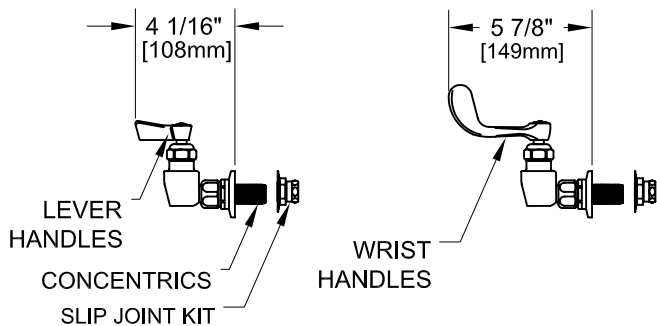

8" C/C BACKSPLASH FAUCET W/ LEVER HANDLES

8" C/C BACKSPLASH FAUCET W/ WRIST HANDLES

8" C/C BACKSPLASH FAUCET

ROUGH-IN:

PRODUCT NAME:

STAINLESS STEEL 8" BACKSPLASH FAUCET WITH SWIVEL / RIGID GOOSENECK SPOUT

MODEL:

- 61476 W/ 6" SWIVEL/RIGID GOOSENECK SPOUT W/ LEVER HANDLES
- 61298 W/ 12" SWIVEL/RIGID GOOSENECK SPOUT W/ LEVER HANDLES
- 61484 W/ 6" SWIVEL/RIGID GOOSENECK SPOUT W/ WRIST HANDLES
- 61301 W/ 12" SWIVEL/RIGID GOOSENECK SPOUT W/ WRIST HANDLES

FEATURES

CONTROL VALVE

- * 8" C/C BACKSPLASH MOUNT
- * CONCENTRICS
- * STAINLESS STEEL CONSTRUCTION
- * SWIVELLING SEAT DISKS
- * HOT SIDE STEM - RIGHT HAND
- * COLD SIDE STEM - LEFT HAND
- * LEVER HANDLES OR WRIST HANDLES
- * GOOSENECK SPOUT

SYSTEM LIMITS

- * TEMP: 40°F MIN. TO 140°F MAX.
- * 2.20 GPM @ 60 PSI

SHIPPING WEIGHT

- * 3.5 LBS

* NSF 61-9 APPROVED & LISTED

www.truesdail.com

MODELS	DIM "A"	DIM "B"	DIM "C"
61476	4-1/2"	8-1/16"	3-1/2"
61484	[114.3mm]	[204.8mm]	[88.90mm]
61298	8-1/4"	12-1/4"	5-1/2"
61301	[209.6mm]	[311.2mm]	[139.7mm]