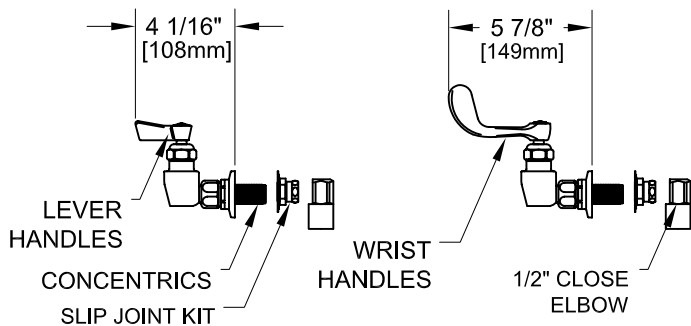

8" C/C BACKSPLASH FAUCET W/ LEVER HANDLES

8" C/C BACKSPLASH FAUCET W/ WRIST HANDLES

8" C/C BACKSPLASH FAUCET

ROUGH-IN:

PRODUCT NAME: STAINLESS STEEL
8" C/C BACKSPLASH FAUCET

MODEL:

- 61115 W/ 6" SWING SPOUT W/ 7" DJ & LEVER HANDLES
- 60984 W/ 8" SWING SPOUT W/ 7" DJ & LEVER HANDLES
- 60852 W/ 10" SWING SPOUT W/ 7" DJ & LEVER HANDLES
- 60712 W/ 12" SWING SPOUT W/ 7" DJ & LEVER HANDLES
- 60585 W/ 14" SWING SPOUT W/ 7" DJ & LEVER HANDLES
- 59854 W/ 16" SWING SPOUT W/ 7" DJ & LEVER HANDLES
- 61123 W/ 6" SWING SPOUT W/ 7" DJ & WRIST HANDLES
- 60992 W/ 8" SWING SPOUT W/ 7" DJ & WRIST HANDLES
- 60860 W/ 10" SWING SPOUT W/ 7" DJ & WRIST HANDLES
- 60720 W/ 12" SWING SPOUT W/ 7" DJ & WRIST HANDLES
- 60593 W/ 14" SWING SPOUT W/ 7" DJ & WRIST HANDLES
- 59862 W/ 16" SWING SPOUT W/ 7" DJ & WRIST HANDLES

FEATURES

CONTROL VALVE

- * 8" C/C BACKSPLASH MOUNT
- * CONCENTRICS
- * STAINLESS STEEL CONSTRUCTION
- * SWIVELLING SEAT DISKS
- * HOT SIDE STEM - RIGHT HAND
- * COLD SIDE STEM - LEFT HAND
- * LEVER HANDLES OR WRIST HANDLES
- * 1/2" CLOSE ELBOWS
- * EZ INSTALL ADAPTERS - T&S, CHI, KROWNE
- * SWING SPOUT

SYSTEM LIMITS

- * TEMP: 40°F MIN. TO 140°F MAX.

SHIPPING WEIGHT

- * 6.0 LBS

* NSF 61-9 APPROVED & LISTED
www.truesdail.com

MODELS	DIM "A"	DIM "B"	DIM "C"
61115 61123	5-3/4" [146.05mm]	9-3/8" [244.48mm]	6" [152mm]
60984 60992	6-7/16" [163.51mm]	10-1/16" [255.58mm]	8" [204mm]
60852 60860	7-1/16" [179.38mm]	10-11/16" [271.46mm]	10" [254mm]
60712 60720	7-3/4" [196.85mm]	11-3/8" [295.27mm]	12" [305mm]
60585 60593	8-5/16" [211mm]	11-15/16" [303.21mm]	14" [356mm]
59854 59862	9" [228.6mm]	12-9/16" [319.08mm]	16" [406mm]