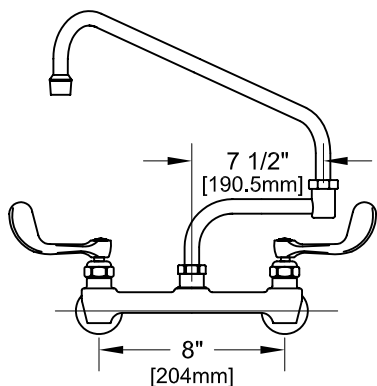

8" C/C BACKSPLASH FAUCET W/ LEVER HANDLES

8" C/C BACKSPLASH FAUCET W/ WRIST HANDLES

8" C/C BACKSPLASH FAUCET

ROUGH-IN:

PRODUCT NAME: STAINLESS STEEL
8" C/C BACKSPLASH FAUCET

MODEL:

- 61115 W/ 6" SWING SPOUT W/ 7" DJ & LEVER HANDLES
- 60984 W/ 8" SWING SPOUT W/ 7" DJ & LEVER HANDLES
- 60852 W/ 10" SWING SPOUT W/ 7" DJ & LEVER HANDLES
- 60712 W/ 12" SWING SPOUT W/ 7" DJ & LEVER HANDLES
- 60585 W/ 14" SWING SPOUT W/ 7" DJ & LEVER HANDLES
- 59854 W/ 16" SWING SPOUT W/ 7" DJ & LEVER HANDLES
- 61123 W/ 6" SWING SPOUT W/ 7" DJ & WRIST HANDLES
- 60992 W/ 8" SWING SPOUT W/ 7" DJ & WRIST HANDLES
- 60860 W/ 10" SWING SPOUT W/ 7" DJ & WRIST HANDLES
- 60720 W/ 12" SWING SPOUT W/ 7" DJ & WRIST HANDLES
- 60593 W/ 14" SWING SPOUT W/ 7" DJ & WRIST HANDLES
- 59862 W/ 16" SWING SPOUT W/ 7" DJ & WRIST HANDLES

FEATURES

CONTROL VALVE

- * 8" C/C BACKSPLASH MOUNT
- * CONCENTRICS
- * STAINLESS STEEL CONSTRUCTION
- * SWIVELLING SEAT DISKS
- * HOT SIDE STEM - RIGHT HAND
- * COLD SIDE STEM - LEFT HAND
- * LEVER HANDLES OR WRIST HANDLES
- * 1/2" CLOSE ELBOWS
- * EZ INSTALL ADAPTERS - T&S, CHI, KROWNE
- * SWING SPOUT

SYSTEM LIMITS

- * TEMP: 40°F MIN. TO 140°F MAX.

SHIPPING WEIGHT

- * 6.0 LBS

* NSF 61-9 APPROVED & LISTED
www.truesdail.com

MODELS	DIM "A"	DIM "B"	DIM "C"
61115 61123	5-3/4" [146.05mm]	9-3/8" [244.48mm]	6" [152mm]
60984 60992	6-7/16" [163.51mm]	10-1/16" [255.58mm]	8" [204mm]
60852 60860	7-1/16" [179.38mm]	10-11/16" [271.46mm]	10" [254mm]
60712 60720	7-3/4" [196.85mm]	11-3/8" [295.27mm]	12" [305mm]
60585 60593	8-5/16" [211mm]	11-15/16" [303.21mm]	14" [356mm]
59854 59862	9" [228.6mm]	12-9/16" [319.08mm]	16" [406mm]