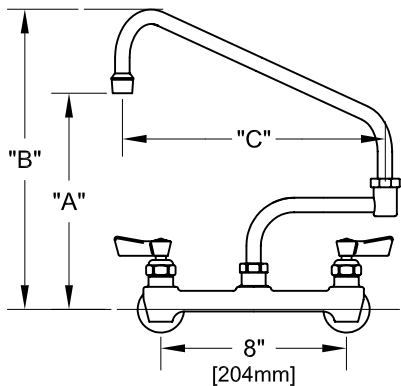

8" C/C BACKSPLASH FAUCET W/ LEVER HANDLES

8" C/C BACKSPLASH FAUCET W/ WRIST HANDLES

8" C/C BACKSPLASH FAUCET

ROUGH-IN:

PRODUCT NAME: STAINLESS STEEL
8" C/C BACKSPLASH FAUCET

MODEL:

- 61115 W/ 6" SWING SPOUT W/ 7" DJ & LEVER HANDLES
- 60984 W/ 8" SWING SPOUT W/ 7" DJ & LEVER HANDLES
- 60852 W/ 10" SWING SPOUT W/ 7" DJ & LEVER HANDLES
- 60712 W/ 12" SWING SPOUT W/ 7" DJ & LEVER HANDLES
- 60585 W/ 14" SWING SPOUT W/ 7" DJ & LEVER HANDLES
- 59854 W/ 16" SWING SPOUT W/ 7" DJ & LEVER HANDLES
- 61123 W/ 6" SWING SPOUT W/ 7" DJ & WRIST HANDLES
- 60992 W/ 8" SWING SPOUT W/ 7" DJ & WRIST HANDLES
- 60860 W/ 10" SWING SPOUT W/ 7" DJ & WRIST HANDLES
- 60720 W/ 12" SWING SPOUT W/ 7" DJ & WRIST HANDLES
- 60593 W/ 14" SWING SPOUT W/ 7" DJ & WRIST HANDLES
- 59862 W/ 16" SWING SPOUT W/ 7" DJ & WRIST HANDLES

FEATURES

CONTROL VALVE

- * 8" C/C BACKSPLASH MOUNT
- * CONCENTRICS
- * STAINLESS STEEL CONSTRUCTION
- * SWIVELLING SEAT DISKS
- * HOT SIDE STEM - RIGHT HAND
- * COLD SIDE STEM - LEFT HAND
- * LEVER HANDLES OR WRIST HANDLES
- * 1/2" CLOSE ELBOWS
- * EZ INSTALL ADAPTERS - T&S, CHI, KROWNE
- * SWING SPOUT

SYSTEM LIMITS

- * TEMP: 40°F MIN. TO 140°F MAX.

SHIPPING WEIGHT

- * 6.0 LBS

* NSF 61-9 APPROVED & LISTED
www.truesdail.com

MODELS	DIM "A"	DIM "B"	DIM "C"
61115 61123	5-3/4" [146.05mm]	9-3/8" [244.48mm]	6" [152mm]
60984 60992	6-7/16" [163.51mm]	10-1/16" [255.58mm]	8" [204mm]
60852 60860	7-1/16" [179.38mm]	10-11/16" [271.46mm]	10" [254mm]
60712 60720	7-3/4" [196.85mm]	11-3/8" [295.27mm]	12" [305mm]
60585 60593	8-5/16" [211mm]	11-15/16" [303.21mm]	14" [356mm]
59854 59862	9" [228.6mm]	12-9/16" [319.08mm]	16" [406mm]