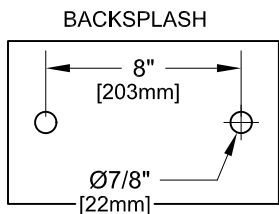

8" C/C BACKSPLASH FAUCET W/ LEVER HANDLES

8" C/C BACKSPLASH FAUCET W/ WRIST HANDLES

8" C/C BACKSPLASH FAUCET

ROUGH-IN:

PRODUCT NAME: STAINLESS STEEL
8" C/C BACKSPLASH FAUCET

MODEL:

- 61115 W/ 6" SWING SPOUT W/ 7" DJ & LEVER HANDLES
- 60984 W/ 8" SWING SPOUT W/ 7" DJ & LEVER HANDLES
- 60852 W/ 10" SWING SPOUT W/ 7" DJ & LEVER HANDLES
- 60712 W/ 12" SWING SPOUT W/ 7" DJ & LEVER HANDLES
- 60585 W/ 14" SWING SPOUT W/ 7" DJ & LEVER HANDLES
- 59854 W/ 16" SWING SPOUT W/ 7" DJ & LEVER HANDLES
- 61123 W/ 6" SWING SPOUT W/ 7" DJ & WRIST HANDLES
- 60992 W/ 8" SWING SPOUT W/ 7" DJ & WRIST HANDLES
- 60860 W/ 10" SWING SPOUT W/ 7" DJ & WRIST HANDLES
- 60720 W/ 12" SWING SPOUT W/ 7" DJ & WRIST HANDLES
- 60593 W/ 14" SWING SPOUT W/ 7" DJ & WRIST HANDLES
- 59862 W/ 16" SWING SPOUT W/ 7" DJ & WRIST HANDLES

FEATURES

CONTROL VALVE

- * 8" C/C BACKSPLASH MOUNT
- * CONCENTRICS
- * STAINLESS STEEL CONSTRUCTION
- * SWIVELLING SEAT DISKS
- * HOT SIDE STEM - RIGHT HAND
- * COLD SIDE STEM - LEFT HAND
- * LEVER HANDLES OR WRIST HANDLES
- * 1/2" CLOSE ELBOWS
- * EZ INSTALL ADAPTERS - T&S, CHI, KROWNE
- * SWING SPOUT

SYSTEM LIMITS

- * TEMP: 40°F MIN. TO 140°F MAX.

SHIPPING WEIGHT

- * 6.0 LBS

* NSF 61-9 APPROVED & LISTED
www.truesdail.com

MODELS	DIM "A"	DIM "B"	DIM "C"
61115 61123	5-3/4" [146.05mm]	9-3/8" [244.48mm]	6" [152mm]
60984 60992	6-7/16" [163.51mm]	10-1/16" [255.58mm]	8" [204mm]
60852 60860	7-1/16" [179.38mm]	10-11/16" [271.46mm]	10" [254mm]
60712 60720	7-3/4" [196.85mm]	11-3/8" [295.27mm]	12" [305mm]
60585 60593	8-5/16" [211mm]	11-15/16" [303.21mm]	14" [356mm]
59854 59862	9" [228.6mm]	12-9/16" [319.08mm]	16" [406mm]