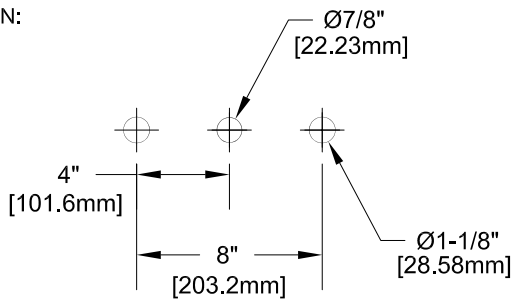

WIDESPREAD FAUCET W/ LEVER HANDLES

WIDESPREAD W/ WRIST HANDLES

ROUGH-IN:

PRODUCT NAME: STAINLESS STEEL WIDESPREAD FAUCET

MODEL:

- 59137 W/ 6" SWING SPOUT W/ LEVER HANDLES
- 59145 W/ 8" SWING SPOUT W/ LEVER HANDLES
- 59153 W/ 10" SWING SPOUT W/ LEVER HANDLES
- 59161 W/ 12" SWING SPOUT W/ LEVER HANDLES
- 59188 W/ 14" SWING SPOUT W/ LEVER HANDLES
- 59196 W/ 16" SWING SPOUT W/ LEVER HANDLES
- 59323 W/ 6" SWING SPOUT W/ WRIST HANDLES
- 59331 W/ 8" SWING SPOUT W/ WRIST HANDLES
- 59358 W/ 10" SWING SPOUT W/ WRIST HANDLES
- 59366 W/ 12" SWING SPOUT W/ WRIST HANDLES
- 59374 W/ 14" SWING SPOUT W/ WRIST HANDLES
- 59382 W/ 16" SWING SPOUT W/ WRIST HANDLES

FEATURES

CONTROL VALVE

- * WIDESPREAD DECK
- * STAINLESS STEEL CONSTRUCTION
- * SWIVELLING SEAT DISKS
- * HOT SIDE STEM - RIGHT HAND
- * COLD SIDE STEM - LEFT HAND
- * LEVER HANDLES OR WRIST HANDLES
- * SWING SPOUT

SYSTEM LIMITS

- * TEMP: 40°F MIN. TO 140°F MAX.
- * PRESSURE 200 PSI MAX. STATIC
- * 2.20 GPM @ 60 PSI

SHIPPING WEIGHT

* 5.0 LBS

* NSF 61-9 APPROVED & LISTED

www.truesdail.com

MODELS	DIM "A"	DIM "B"	DIM "C"
59137 59323	1-3/4" [44.45mm]	5-3/8" [136.53mm]	6" [152mm]
59145 59331	2" [50.8mm]	5-7/8" [149.23mm]	8" [204mm]
59153 59358	2-5/8" [66.68mm]	6-3/8" [161.93mm]	10" [254mm]
59161 59366	3-1/4" [82.55mm]	6-13/16" [173.0mm]	12" [305mm]
59188 59374	3-15/16" [100mm]	7-3/4" [196.85mm]	14" [356mm]
59196 59382	4-5/8" [117.48mm]	8-3/8" [212.73mm]	16" [406mm]