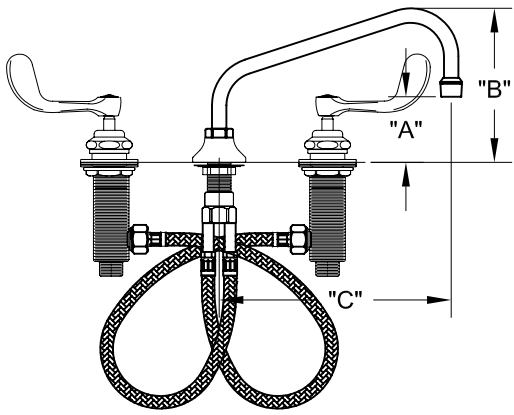

WIDESPREAD FAUCET W/ LEVER HANDLES

WIDESPREAD W/ WRIST HANDLES

ROUGH-IN:

PRODUCT NAME: STAINLESS STEEL WIDESPREAD FAUCET

MODEL:

- 59137 W/ 6" SWING SPOUT W/ LEVER HANDLES
- 59145 W/ 8" SWING SPOUT W/ LEVER HANDLES
- 59153 W/ 10" SWING SPOUT W/ LEVER HANDLES
- 59161 W/ 12" SWING SPOUT W/ LEVER HANDLES
- 59188 W/ 14" SWING SPOUT W/ LEVER HANDLES
- 59196 W/ 16" SWING SPOUT W/ LEVER HANDLES
- 59323 W/ 6" SWING SPOUT W/ WRIST HANDLES
- 59331 W/ 8" SWING SPOUT W/ WRIST HANDLES
- 59358 W/ 10" SWING SPOUT W/ WRIST HANDLES
- 59366 W/ 12" SWING SPOUT W/ WRIST HANDLES
- 59374 W/ 14" SWING SPOUT W/ WRIST HANDLES
- 59382 W/ 16" SWING SPOUT W/ WRIST HANDLES

FEATURES

CONTROL VALVE

- * WIDESPREAD DECK
- * STAINLESS STEEL CONSTRUCTION
- * SWIVELLING SEAT DISKS
- * HOT SIDE STEM - RIGHT HAND
- * COLD SIDE STEM - LEFT HAND
- * LEVER HANDLES OR WRIST HANDLES
- * SWING SPOUT

SYSTEM LIMITS

- * TEMP: 40°F MIN. TO 140°F MAX.
- * PRESSURE 200 PSI MAX. STATIC
- * 2.20 GPM @ 60 PSI

SHIPPING WEIGHT

* 5.0 LBS

* NSF 61-9 APPROVED & LISTED

www.truesdail.com

MODELS	DIM "A"	DIM "B"	DIM "C"
59137 59323	1-3/4" [44.45mm]	5-3/8" [136.53mm]	6" [152mm]
59145 59331	2" [50.8mm]	5-7/8" [149.23mm]	8" [204mm]
59153 59358	2-5/8" [66.68mm]	6-3/8" [161.93mm]	10" [254mm]
59161 59366	3-1/4" [82.55mm]	6-13/16" [173.0mm]	12" [305mm]
59188 59374	3-15/16" [100mm]	7-3/4" [196.85mm]	14" [356mm]
59196 59382	4-5/8" [117.48mm]	8-3/8" [212.73mm]	16" [406mm]