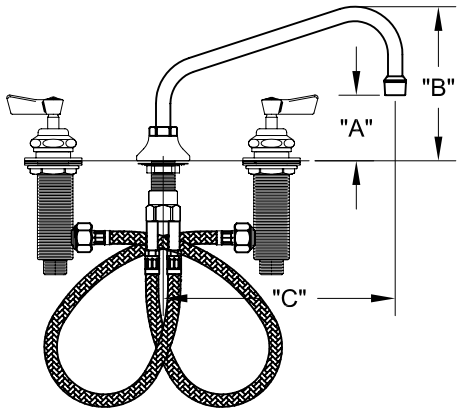

WIDESPREAD FAUCET W/ LEVER HANDLES

WIDESPREAD W/ WRIST HANDLES

ROUGH-IN:

PRODUCT NAME: STAINLESS STEEL WIDESPREAD FAUCET

MODEL:

- 59137 W/ 6" SWING SPOUT W/ LEVER HANDLES
- 59145 W/ 8" SWING SPOUT W/ LEVER HANDLES
- 59153 W/ 10" SWING SPOUT W/ LEVER HANDLES
- 59161 W/ 12" SWING SPOUT W/ LEVER HANDLES
- 59188 W/ 14" SWING SPOUT W/ LEVER HANDLES
- 59196 W/ 16" SWING SPOUT W/ LEVER HANDLES
- 59323 W/ 6" SWING SPOUT W/ WRIST HANDLES
- 59331 W/ 8" SWING SPOUT W/ WRIST HANDLES
- 59358 W/ 10" SWING SPOUT W/ WRIST HANDLES
- 59366 W/ 12" SWING SPOUT W/ WRIST HANDLES
- 59374 W/ 14" SWING SPOUT W/ WRIST HANDLES
- 59382 W/ 16" SWING SPOUT W/ WRIST HANDLES

FEATURES

CONTROL VALVE

- * WIDESPREAD DECK
- * STAINLESS STEEL CONSTRUCTION
- * SWIVELLING SEAT DISKS
- * HOT SIDE STEM - RIGHT HAND
- * COLD SIDE STEM - LEFT HAND
- * LEVER HANDLES OR WRIST HANDLES
- * SWING SPOUT

SYSTEM LIMITS

- * TEMP: 40°F MIN. TO 140°F MAX.
- * PRESSURE 200 PSI MAX. STATIC
- * 2.20 GPM @ 60 PSI

SHIPPING WEIGHT

* 5.0 LBS

* NSF 61-9 APPROVED & LISTED

www.truesdail.com

MODELS	DIM "A"	DIM "B"	DIM "C"
59137 59323	1-3/4" [44.45mm]	5-3/8" [136.53mm]	6" [152mm]
59145 59331	2" [50.8mm]	5-7/8" [149.23mm]	8" [204mm]
59153 59358	2-5/8" [66.68mm]	6-3/8" [161.93mm]	10" [254mm]
59161 59366	3-1/4" [82.55mm]	6-13/16" [173.0mm]	12" [305mm]
59188 59374	3-15/16" [100mm]	7-3/4" [196.85mm]	14" [356mm]
59196 59382	4-5/8" [117.48mm]	8-3/8" [212.73mm]	16" [406mm]