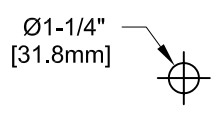

SINGLE DECK DUAL CONTROL FAUCET W/ LEVER HANDLES

SINGLE DECK DUAL CONTROL FAUCET W/ WRIST HANDLES

ROUGH-IN:

PRODUCT NAME: STAINLESS STEEL SINGLE DECK FAUCET

MODEL:

- 58009 W/ 6" SWING SPOUT W/ LEVER HANDLES
- 58017 W/ 8" SWING SPOUT W/ LEVER HANDLES
- 58025 W/ 10" SWING SPOUT W/ LEVER HANDLES
- 58033 W/ 12" SWING SPOUT W/ LEVER HANDLES
- 58041 W/ 14" SWING SPOUT W/ LEVER HANDLES
- 58068 W/ 16" SWING SPOUT W/ LEVER HANDLES
- 58181 W/ 6" SWING SPOUT W/ WRIST HANDLES
- 58203 W/ 8" SWING SPOUT W/ WRIST HANDLES
- 58211 W/ 10" SWING SPOUT W/ WRIST HANDLES
- 58238 W/ 12" SWING SPOUT W/ WRIST HANDLES
- 58246 W/ 14" SWING SPOUT W/ WRIST HANDLES
- 58254 W/ 16" SWING SPOUT W/ WRIST HANDLES

FEATURES

- CONTROL VALVE
- * SINGLE DECK
 - * STAINLESS STEEL CONSTRUCTION
 - * SWIVEL SEAT DISK
 - * HOT SIDE STEM - RIGHT HAND
 - * COLD SIDE STEM - LEFT HAND
 - * LEVER HANDLES OR WRIST HANDLES

SYSTEM LIMITS

- * TEMP: 40°F MIN. TO 140°F MAX. STATIC
- * PRESSURE 200 PSI MAX.
- * 2.20 GPM AT 80 PSI

SHIPPING WEIGHT

- * 4.75 LBS

* NSF 61-9 APPROVED & LISTED
www.truesdail.com

MODELS	DIM "A"	DIM "B"	DIM "C"
58009 58181	3" [76.2mm]	6-5/8" [168.3mm]	6" [152mm]
58017 58203	3-1/4" [82.6mm]	7-1/8" [181.0mm]	8" [204mm]
58025 58211	3-7/8" [98.4mm]	7-5/8" [193.7mm]	10" [254mm]
58033 58238	4-1/2" [114.3mm]	8-1/8" [206.4mm]	12" [305mm]
58041 58246	5-1/8" [130.2mm]	9" [228.6mm]	14" [356mm]
58068 58254	5" [149.2mm]	9-5/8" [244.5mm]	16" [406mm]