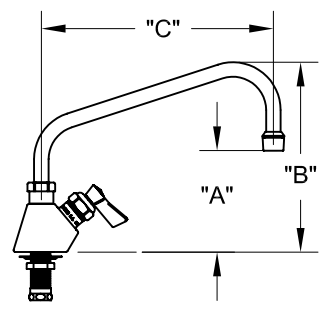

SINGLE DECK DUAL CONTROL FAUCET W/ LEVER HANDLES

SINGLE DECK DUAL CONTROL FAUCET W/ WRIST HANDLES

ROUGH-IN:

PRODUCT NAME: STAINLESS STEEL SINGLE DECK FAUCET

MODEL:

- 58009 W/ 6" SWING SPOUT W/ LEVER HANDLES
- 58017 W/ 8" SWING SPOUT W/ LEVER HANDLES
- 58025 W/ 10" SWING SPOUT W/ LEVER HANDLES
- 58033 W/ 12" SWING SPOUT W/ LEVER HANDLES
- 58041 W/ 14" SWING SPOUT W/ LEVER HANDLES
- 58068 W/ 16" SWING SPOUT W/ LEVER HANDLES
- 58181 W/ 6" SWING SPOUT W/ WRIST HANDLES
- 58203 W/ 8" SWING SPOUT W/ WRIST HANDLES
- 58211 W/ 10" SWING SPOUT W/ WRIST HANDLES
- 58238 W/ 12" SWING SPOUT W/ WRIST HANDLES
- 58246 W/ 14" SWING SPOUT W/ WRIST HANDLES
- 58254 W/ 16" SWING SPOUT W/ WRIST HANDLES

FEATURES

- CONTROL VALVE
- * SINGLE DECK
 - * STAINLESS STEEL CONSTRUCTION
 - * SWIVEL SEAT DISK
 - * HOT SIDE STEM - RIGHT HAND
 - * COLD SIDE STEM - LEFT HAND
 - * LEVER HANDLES OR WRIST HANDLES

SYSTEM LIMITS

- * TEMP: 40°F MIN. TO 140°F MAX. STATIC
- * PRESSURE 200 PSI MAX.
- * 2.20 GPM AT 80 PSI

SHIPPING WEIGHT

- * 4.75 LBS

* NSF 61-9 APPROVED & LISTED
www.truesdail.com

MODELS	DIM "A"	DIM "B"	DIM "C"
58009 58181	3" [76.2mm]	6-5/8" [168.3mm]	6" [152mm]
58017 58203	3-1/4" [82.6mm]	7-1/8" [181.0mm]	8" [204mm]
58025 58211	3-7/8" [98.4mm]	7-5/8" [193.7mm]	10" [254mm]
58033 58238	4-1/2" [114.3mm]	8-1/8" [206.4mm]	12" [305mm]
58041 58246	5-1/8" [130.2mm]	9" [228.6mm]	14" [356mm]
58068 58254	5" [149.2mm]	9-5/8" [244.5mm]	16" [406mm]