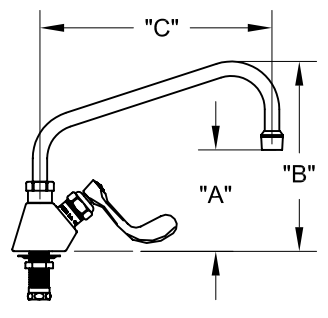

SINGLE DECK DUAL CONTROL FAUCET W/ LEVER HANDLES

SINGLE DECK DUAL CONTROL FAUCET W/ WRIST HANDLES

ROUGH-IN:

PRODUCT NAME: STAINLESS STEEL SINGLE DECK FAUCET

MODEL:

- 58009 W/ 6" SWING SPOUT W/ LEVER HANDLES
- 58017 W/ 8" SWING SPOUT W/ LEVER HANDLES
- 58025 W/ 10" SWING SPOUT W/ LEVER HANDLES
- 58033 W/ 12" SWING SPOUT W/ LEVER HANDLES
- 58041 W/ 14" SWING SPOUT W/ LEVER HANDLES
- 58068 W/ 16" SWING SPOUT W/ LEVER HANDLES
- 58181 W/ 6" SWING SPOUT W/ WRIST HANDLES
- 58203 W/ 8" SWING SPOUT W/ WRIST HANDLES
- 58211 W/ 10" SWING SPOUT W/ WRIST HANDLES
- 58238 W/ 12" SWING SPOUT W/ WRIST HANDLES
- 58246 W/ 14" SWING SPOUT W/ WRIST HANDLES
- 58254 W/ 16" SWING SPOUT W/ WRIST HANDLES

FEATURES

- CONTROL VALVE
- * SINGLE DECK
 - * STAINLESS STEEL CONSTRUCTION
 - * SWIVEL SEAT DISK
 - * HOT SIDE STEM - RIGHT HAND
 - * COLD SIDE STEM - LEFT HAND
 - * LEVER HANDLES OR WRIST HANDLES

SYSTEM LIMITS

- * TEMP: 40°F MIN. TO 140°F MAX. STATIC
- * PRESSURE 200 PSI MAX.
- * 2.20 GPM AT 80 PSI

SHIPPING WEIGHT

- * 4.75 LBS

* NSF 61-9 APPROVED & LISTED
www.truesdail.com

MODELS	DIM "A"	DIM "B"	DIM "C"
58009 58181	3" [76.2mm]	6-5/8" [168.3mm]	6" [152mm]
58017 58203	3-1/4" [82.6mm]	7-1/8" [181.0mm]	8" [204mm]
58025 58211	3-7/8" [98.4mm]	7-5/8" [193.7mm]	10" [254mm]
58033 58238	4-1/2" [114.3mm]	8-1/8" [206.4mm]	12" [305mm]
58041 58246	5-1/8" [130.2mm]	9" [228.6mm]	14" [356mm]
58068 58254	5" [149.2mm]	9-5/8" [244.5mm]	16" [406mm]