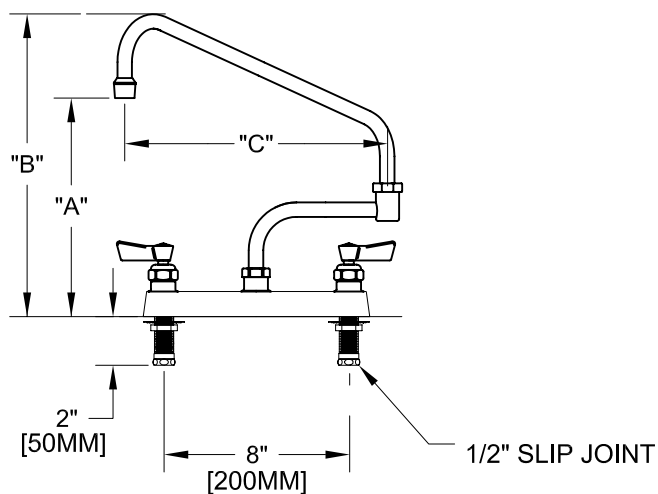

8" DECKMOUNT FAUCET W/ LEVER HANDLES

8" DECKMOUNT FAUCET W/ WRIST HANDLES

FOOTPRINT:

ROUGH-IN:

PRODUCT NAME: STAINLESS STEEL
8" DECK MOUNT FAUCETS

MODEL:

- 57703 W/ 6" SWING SPOUT W/ 7" DJ & LEVER HANDLES
- 57711 W/ 8" SWING SPOUT W/ 7" DJ & LEVER HANDLES
- 57738 W/ 10" SWING SPOUT W/ 7" DJ & LEVER HANDLES
- 57746 W/ 12" SWING SPOUT W/ 7" DJ & LEVER HANDLES
- 57754 W/ 14" SWING SPOUT W/ 7" DJ & LEVER HANDLES
- 57762 W/ 16" SWING SPOUT W/ 7" DJ & LEVER HANDLES
- 57894 W/ 6" SWING SPOUT W/ 7" DJ & WRIST HANDLES
- 57908 W/ 8" SWING SPOUT W/ 7" DJ & WRIST HANDLES
- 57916 W/ 10" SWING SPOUT W/ 7" DJ & WRIST HANDLES
- 57924 W/ 12" SWING SPOUT W/ 7" DJ & WRIST HANDLES
- 57932 W/ 14" SWING SPOUT W/ 7" DJ & WRIST HANDLES
- 57940 W/ 16" SWING SPOUT W/ 7" DJ & WRIST HANDLES

FEATURES

CONTROL VALVE

- * 8" DECK MOUNT
- * STAINLESS STEEL CONSTRUCTION
- * SWIVELLING SEAT DISKS
- * HOT SIDE STEM - RIGHT HAND
- * COLD SIDE STEM - LEFT HAND
- * LEVER HANDLES OR WRIST HANDLES
- * SWING SPOUT

SYSTEM LIMITS

- * TEMP: 40°F MIN. TO 140°F MAX.

SHIPPING WEIGHT

- * 6.0 LBS

* NSF 61-9 APPROVED & LISTED

www.truesdail.com

MODELS	DIM "A"	DIM "B"	DIM "C"
57703 57894	5-3/4" [146.05mm]	9-3/8" [244.48mm]	6" [152mm]
57711 57908	6-7/16" [163.51mm]	10-1/16" [255.58mm]	8" [204mm]
57738 57916	7-1/16" [179.38mm]	10-11/16" [271.46mm]	10" [254mm]
57746 57924	7-3/4" [196.85mm]	11-3/8" [295.27mm]	12" [305mm]
57754 57932	8-5/16" [211mm]	11-15/16" [303.21mm]	14" [356mm]
57762 57940	9" [228.6mm]	12-9/16" [319.08mm]	16" [406mm]