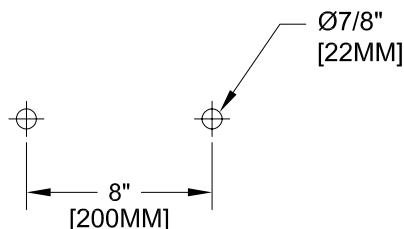

8" DECKMOUNT FAUCET W/ LEVER HANDLES

8" DECKMOUNT FAUCET W/ WRIST HANDLES

FOOTPRINT:

ROUGH-IN:

PRODUCT NAME: STAINLESS STEEL
8" DECK MOUNT FAUCETS

MODEL:

- 57703 W/ 6" SWING SPOUT W/ 7" DJ & LEVER HANDLES
- 57711 W/ 8" SWING SPOUT W/ 7" DJ & LEVER HANDLES
- 57738 W/ 10" SWING SPOUT W/ 7" DJ & LEVER HANDLES
- 57746 W/ 12" SWING SPOUT W/ 7" DJ & LEVER HANDLES
- 57754 W/ 14" SWING SPOUT W/ 7" DJ & LEVER HANDLES
- 57762 W/ 16" SWING SPOUT W/ 7" DJ & LEVER HANDLES
- 57894 W/ 6" SWING SPOUT W/ 7" DJ & WRIST HANDLES
- 57908 W/ 8" SWING SPOUT W/ 7" DJ & WRIST HANDLES
- 57916 W/ 10" SWING SPOUT W/ 7" DJ & WRIST HANDLES
- 57924 W/ 12" SWING SPOUT W/ 7" DJ & WRIST HANDLES
- 57932 W/ 14" SWING SPOUT W/ 7" DJ & WRIST HANDLES
- 57940 W/ 16" SWING SPOUT W/ 7" DJ & WRIST HANDLES

FEATURES

CONTROL VALVE

- * 8" DECK MOUNT
- * STAINLESS STEEL CONSTRUCTION
- * SWIVELLING SEAT DISKS
- * HOT SIDE STEM - RIGHT HAND
- * COLD SIDE STEM - LEFT HAND
- * LEVER HANDLES OR WRIST HANDLES
- * SWING SPOUT

SYSTEM LIMITS

- * TEMP: 40°F MIN. TO 140°F MAX.

SHIPPING WEIGHT

- * 6.0 LBS

* NSF 61-9 APPROVED & LISTED

www.truesdail.com

MODELS	DIM "A"	DIM "B"	DIM "C"
57703 57894	5-3/4" [146.05mm]	9-3/8" [244.48mm]	6" [152mm]
57711 57908	6-7/16" [163.51mm]	10-1/16" [255.58mm]	8" [204mm]
57738 57916	7-1/16" [179.38mm]	10-11/16" [271.46mm]	10" [254mm]
57746 57924	7-3/4" [196.85mm]	11-3/8" [295.27mm]	12" [305mm]
57754 57932	8-5/16" [211mm]	11-15/16" [303.21mm]	14" [356mm]
57762 57940	9" [228.6mm]	12-9/16" [319.08mm]	16" [406mm]