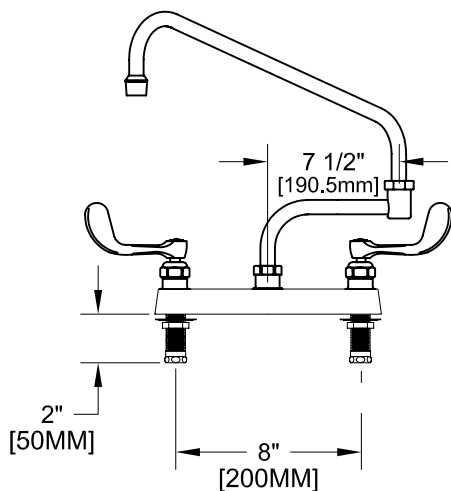

8" DECKMOUNT FAUCET W/ LEVER HANDLES

8" DECKMOUNT FAUCET W/ WRIST HANDLES

FOOTPRINT:

ROUGH-IN:

PRODUCT NAME: STAINLESS STEEL
8" DECK MOUNT FAUCETS

MODEL:

- 57703 W/ 6" SWING SPOUT W/ 7" DJ & LEVER HANDLES
- 57711 W/ 8" SWING SPOUT W/ 7" DJ & LEVER HANDLES
- 57738 W/ 10" SWING SPOUT W/ 7" DJ & LEVER HANDLES
- 57746 W/ 12" SWING SPOUT W/ 7" DJ & LEVER HANDLES
- 57754 W/ 14" SWING SPOUT W/ 7" DJ & LEVER HANDLES
- 57762 W/ 16" SWING SPOUT W/ 7" DJ & LEVER HANDLES
- 57894 W/ 6" SWING SPOUT W/ 7" DJ & WRIST HANDLES
- 57908 W/ 8" SWING SPOUT W/ 7" DJ & WRIST HANDLES
- 57916 W/ 10" SWING SPOUT W/ 7" DJ & WRIST HANDLES
- 57924 W/ 12" SWING SPOUT W/ 7" DJ & WRIST HANDLES
- 57932 W/ 14" SWING SPOUT W/ 7" DJ & WRIST HANDLES
- 57940 W/ 16" SWING SPOUT W/ 7" DJ & WRIST HANDLES

FEATURES

CONTROL VALVE

- * 8" DECK MOUNT
- * STAINLESS STEEL CONSTRUCTION
- * SWIVELLING SEAT DISKS
- * HOT SIDE STEM - RIGHT HAND
- * COLD SIDE STEM - LEFT HAND
- * LEVER HANDLES OR WRIST HANDLES
- * SWING SPOUT

SYSTEM LIMITS

- * TEMP: 40°F MIN. TO 140°F MAX.

SHIPPING WEIGHT

- * 6.0 LBS

* NSF 61-9 APPROVED & LISTED

www.truesdail.com

MODELS	DIM "A"	DIM "B"	DIM "C"
57703 57894	5-3/4" [146.05mm]	9-3/8" [244.48mm]	6" [152mm]
57711 57908	6-7/16" [163.51mm]	10-1/16" [255.58mm]	8" [204mm]
57738 57916	7-1/16" [179.38mm]	10-11/16" [271.46mm]	10" [254mm]
57746 57924	7-3/4" [196.85mm]	11-3/8" [295.27mm]	12" [305mm]
57754 57932	8-5/16" [211mm]	11-15/16" [303.21mm]	14" [356mm]
57762 57940	9" [228.6mm]	12-9/16" [319.08mm]	16" [406mm]