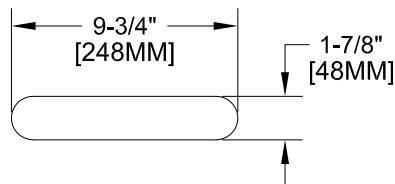

8" DECKMOUNT FAUCET W/ LEVER HANDLES

8" DECKMOUNT FAUCET W/ WRIST HANDLES

FOOTPRINT:

ROUGH-IN:

PRODUCT NAME: STAINLESS STEEL
8" DECK MOUNT FAUCETS

MODEL:

- 57703 W/ 6" SWING SPOUT W/ 7" DJ & LEVER HANDLES
- 57711 W/ 8" SWING SPOUT W/ 7" DJ & LEVER HANDLES
- 57738 W/ 10" SWING SPOUT W/ 7" DJ & LEVER HANDLES
- 57746 W/ 12" SWING SPOUT W/ 7" DJ & LEVER HANDLES
- 57754 W/ 14" SWING SPOUT W/ 7" DJ & LEVER HANDLES
- 57762 W/ 16" SWING SPOUT W/ 7" DJ & LEVER HANDLES
- 57894 W/ 6" SWING SPOUT W/ 7" DJ & WRIST HANDLES
- 57908 W/ 8" SWING SPOUT W/ 7" DJ & WRIST HANDLES
- 57916 W/ 10" SWING SPOUT W/ 7" DJ & WRIST HANDLES
- 57924 W/ 12" SWING SPOUT W/ 7" DJ & WRIST HANDLES
- 57932 W/ 14" SWING SPOUT W/ 7" DJ & WRIST HANDLES
- 57940 W/ 16" SWING SPOUT W/ 7" DJ & WRIST HANDLES

FEATURES

CONTROL VALVE

- * 8" DECK MOUNT
- * STAINLESS STEEL CONSTRUCTION
- * SWIVELLING SEAT DISKS
- * HOT SIDE STEM - RIGHT HAND
- * COLD SIDE STEM - LEFT HAND
- * LEVER HANDLES OR WRIST HANDLES
- * SWING SPOUT

SYSTEM LIMITS

- * TEMP: 40°F MIN. TO 140°F MAX.

SHIPPING WEIGHT

- * 6.0 LBS

* NSF 61-9 APPROVED & LISTED

www.truesdail.com

MODELS	DIM "A"	DIM "B"	DIM "C"
57703 57894	5-3/4" [146.05mm]	9-3/8" [244.48mm]	6" [152mm]
57711 57908	6-7/16" [163.51mm]	10-1/16" [255.58mm]	8" [204mm]
57738 57916	7-1/16" [179.38mm]	10-11/16" [271.46mm]	10" [254mm]
57746 57924	7-3/4" [196.85mm]	11-3/8" [295.27mm]	12" [305mm]
57754 57932	8-5/16" [211mm]	11-15/16" [303.21mm]	14" [356mm]
57762 57940	9" [228.6mm]	12-9/16" [319.08mm]	16" [406mm]