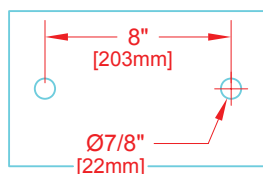

8" C/C BACKSPASH FAUCET

BACKSPASH

PRODUCT NAME:

8" BACKSPASH PRE-RINSE WITH
ADD-ON & ELBOWS

MODEL:

- 55425 6" SWING SPOUT W/ LEVER HANDLES
- 55433 8" SWING SPOUT W/ LEVER HANDLES
- 55441 10" SWING SPOUT W/ LEVER HANDLES
- 55468 12" SWING SPOUT W/ LEVER HANDLES
- 55476 14" SWING SPOUT W/ LEVER HANDLES
- 55484 16" SWING SPOUT W/ LEVER HANDLES

FEATURES:

CONTROL VALVE

- * 8" C/C BACKSPASH MOUNT
- * CONCENTRICS
- * INTERNAL SPRING LOADED CHECK VALVES
- * SWIVELLING SEAT DISKS
- * HOT SIDE STEM - RIGHT HAND
- * COLD SIDE STEM - LEFT HAND
- * STAINLESS STEEL SEATS
- * STAINLESS STEEL SEAT SCREWS
- * STAINLESS STEEL HANDLE SCREWS
- * 1/2" CLOSE ELBOWS

ADD-ON CONTROL VALVE

- * STEM - RIGHT HAND SWIVEL
- * HOT INDEX BUTTON
- * SWIVELLING SEAT DISKS
- * STAINLESS STEEL SEATS, SEAT SCREWS AND HANDLE SCREWS.

HOSE

- * 36" LENGTH
- * STAINLESS STEEL END FITTINGS
- * STAINLESS STEEL EXTERNAL JACKET
- * 3-PLY FIBER REINFORCED INTERNAL RUBBER HOSE
- * REPAIRABLE IN FIELD WITH SIMPLE TOOLS