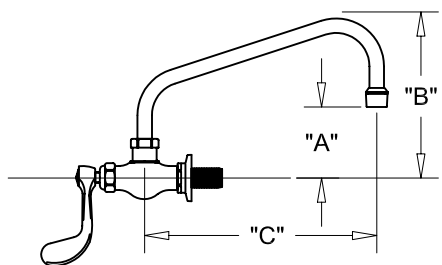

SINGLE FAUCET W/ LEVER HANDLES

SINGLE WALL FAUCET W/ WRIST HANDLES

SINGLE WALL FAUCET

ROUGH-IN:

PRODUCT NAME: STAINLESS STEEL SINGLE WALL FAUCET

MODEL:

- 53287 W/ 6" SWING SPOUT W/ LEVER HANDLES
- 53295 W/ 8" SWING SPOUT W/ LEVER HANDLES
- 53309 W/ 10" SWING SPOUT W/ LEVER HANDLES
- 53317 W/ 12" SWING SPOUT W/ LEVER HANDLES
- 53325 W/ 14" SWING SPOUT W/ LEVER HANDLES
- 53333 W/ 16" SWING SPOUT W/ LEVER HANDLES
- 58769 W/ 6" SWING SPOUT W/ WRIST HANDLES
- 58777 W/ 8" SWING SPOUT W/ WRIST HANDLES
- 58785 W/ 10" SWING SPOUT W/ WRIST HANDLES
- 58793 W/ 12" SWING SPOUT W/ WRIST HANDLES
- 58807 W/ 14" SWING SPOUT W/ WRIST HANDLES
- 58815 W/ 16" SWING SPOUT W/ WRIST HANDLES

FEATURES

CONTROL VALVE

- \* SINGLE WALL MOUNT
- \* CONCENTRICS OR ECCENTRICS
- \* STAINLESS STEEL CONSTRUCTION
- \* SWIVELLING SEAT DISKS
- \* HOT SIDE STEM - RIGHT HAND
- \* COLD SIDE STEM - LEFT HAND
- \* LEVER HANDLES OR WRIST HANDLES
- \* 1/2" CLOSE ELBOWS
- \* SWING SPOUT

SYSTEM LIMITS

- \* TEMP: 40°F MIN. TO 140°F MAX.

SHIPPING WEIGHT

- \* 5.0 LBS

\* NSF 61-9 APPROVED & LISTED

[www.truesdail.com](http://www.truesdail.com)

MODELS	DIM "A"	DIM "B"	DIM "C"
53287 58769	2-1/4" [57mm]	5-7/8" [149mm]	6" [152mm]
53295 58777	2-1/2" [64mm]	6-3/8" [162mm]	8" [204mm]
53309 58785	3-1/8" [79mm]	6-7/8" [175mm]	10" [254mm]
53317 58793	3-3/4" [95mm]	7-3/8" [187mm]	12" [305mm]
53325 58807	4-3/8" [111mm]	8-1/4" [210mm]	14" [356mm]
53333 58815	5" [127mm]	8-7/8" [225mm]	16" [406mm]