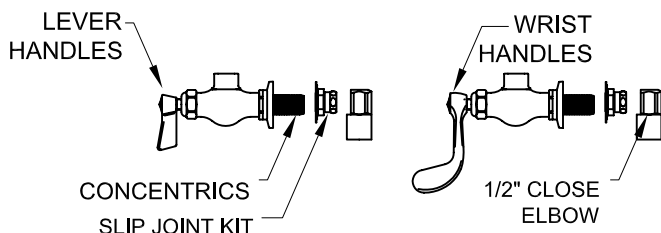

SINGLE FAUCET W/ LEVER HANDLES

SINGLE WALL FAUCET W/ WRIST HANDLES

SINGLE WALL FAUCET

ROUGH-IN:

PRODUCT NAME: STAINLESS STEEL SINGLE WALL FAUCET

MODEL:

- 53287 W/ 6" SWING SPOUT W/ LEVER HANDLES
- 53295 W/ 8" SWING SPOUT W/ LEVER HANDLES
- 53309 W/ 10" SWING SPOUT W/ LEVER HANDLES
- 53317 W/ 12" SWING SPOUT W/ LEVER HANDLES
- 53325 W/ 14" SWING SPOUT W/ LEVER HANDLES
- 53333 W/ 16" SWING SPOUT W/ LEVER HANDLES
- 58769 W/ 6" SWING SPOUT W/ WRIST HANDLES
- 58777 W/ 8" SWING SPOUT W/ WRIST HANDLES
- 58785 W/ 10" SWING SPOUT W/ WRIST HANDLES
- 58793 W/ 12" SWING SPOUT W/ WRIST HANDLES
- 58807 W/ 14" SWING SPOUT W/ WRIST HANDLES
- 58815 W/ 16" SWING SPOUT W/ WRIST HANDLES

FEATURES

CONTROL VALVE

- \* SINGLE WALL MOUNT
- \* CONCENTRICS OR ECCENTRICS
- \* STAINLESS STEEL CONSTRUCTION
- \* SWIVELLING SEAT DISKS
- \* HOT SIDE STEM - RIGHT HAND
- \* COLD SIDE STEM - LEFT HAND
- \* LEVER HANDLES OR WRIST HANDLES
- \* 1/2" CLOSE ELBOWS
- \* SWING SPOUT

SYSTEM LIMITS

- \* TEMP: 40°F MIN. TO 140°F MAX.

SHIPPING WEIGHT

- \* 5.0 LBS

\* NSF 61-9 APPROVED & LISTED

[www.truesdail.com](http://www.truesdail.com)

MODELS	DIM "A"	DIM "B"	DIM "C"
53287 58769	2-1/4" [57mm]	5-7/8" [149mm]	6" [152mm]
53295 58777	2-1/2" [64mm]	6-3/8" [162mm]	8" [204mm]
53309 58785	3-1/8" [79mm]	6-7/8" [175mm]	10" [254mm]
53317 58793	3-3/4" [95mm]	7-3/8" [187mm]	12" [305mm]
53325 58807	4-3/8" [111mm]	8-1/4" [210mm]	14" [356mm]
53333 58815	5" [127mm]	8-7/8" [225mm]	16" [406mm]