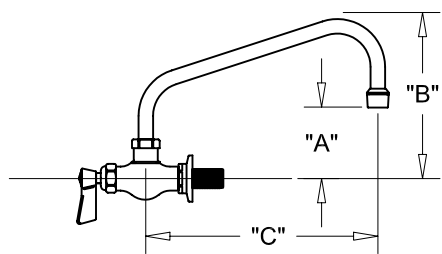

SINGLE FAUCET W/ LEVER HANDLES

SINGLE WALL FAUCET W/ WRIST HANDLES

SINGLE WALL FAUCET

ROUGH-IN:

PRODUCT NAME: STAINLESS STEEL SINGLE WALL FAUCET

MODEL:

- 53287 W/ 6" SWING SPOUT W/ LEVER HANDLES
- 53295 W/ 8" SWING SPOUT W/ LEVER HANDLES
- 53309 W/ 10" SWING SPOUT W/ LEVER HANDLES
- 53317 W/ 12" SWING SPOUT W/ LEVER HANDLES
- 53325 W/ 14" SWING SPOUT W/ LEVER HANDLES
- 53333 W/ 16" SWING SPOUT W/ LEVER HANDLES
- 58769 W/ 6" SWING SPOUT W/ WRIST HANDLES
- 58777 W/ 8" SWING SPOUT W/ WRIST HANDLES
- 58785 W/ 10" SWING SPOUT W/ WRIST HANDLES
- 58793 W/ 12" SWING SPOUT W/ WRIST HANDLES
- 58807 W/ 14" SWING SPOUT W/ WRIST HANDLES
- 58815 W/ 16" SWING SPOUT W/ WRIST HANDLES

FEATURES

CONTROL VALVE

- \* SINGLE WALL MOUNT
- \* CONCENTRICS OR ECCENTRICS
- \* STAINLESS STEEL CONSTRUCTION
- \* SWIVELLING SEAT DISKS
- \* HOT SIDE STEM - RIGHT HAND
- \* COLD SIDE STEM - LEFT HAND
- \* LEVER HANDLES OR WRIST HANDLES
- \* 1/2" CLOSE ELBOWS
- \* SWING SPOUT

SYSTEM LIMITS

- \* TEMP: 40°F MIN. TO 140°F MAX.

SHIPPING WEIGHT

- \* 5.0 LBS

\* NSF 61-9 APPROVED & LISTED

[www.truesdail.com](http://www.truesdail.com)

MODELS	DIM "A"	DIM "B"	DIM "C"
53287 58769	2-1/4" [57mm]	5-7/8" [149mm]	6" [152mm]
53295 58777	2-1/2" [64mm]	6-3/8" [162mm]	8" [204mm]
53309 58785	3-1/8" [79mm]	6-7/8" [175mm]	10" [254mm]
53317 58793	3-3/4" [95mm]	7-3/8" [187mm]	12" [305mm]
53325 58807	4-3/8" [111mm]	8-1/4" [210mm]	14" [356mm]
53333 58815	5" [127mm]	8-7/8" [225mm]	16" [406mm]