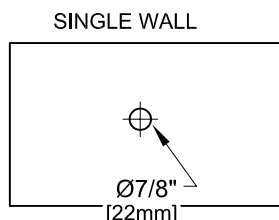

SINGLE FAUCET W/ LEVER HANDLES

SINGLE WALL FAUCET W/ WRIST HANDLES

SINGLE WALL FAUCET

ROUGH-IN:

PRODUCT NAME: STAINLESS STEEL SINGLE WALL FAUCET

MODEL:

- 53287 W/ 6" SWING SPOUT W/ LEVER HANDLES
- 53295 W/ 8" SWING SPOUT W/ LEVER HANDLES
- 53309 W/ 10" SWING SPOUT W/ LEVER HANDLES
- 53317 W/ 12" SWING SPOUT W/ LEVER HANDLES
- 53325 W/ 14" SWING SPOUT W/ LEVER HANDLES
- 53333 W/ 16" SWING SPOUT W/ LEVER HANDLES
- 58769 W/ 6" SWING SPOUT W/ WRIST HANDLES
- 58777 W/ 8" SWING SPOUT W/ WRIST HANDLES
- 58785 W/ 10" SWING SPOUT W/ WRIST HANDLES
- 58793 W/ 12" SWING SPOUT W/ WRIST HANDLES
- 58807 W/ 14" SWING SPOUT W/ WRIST HANDLES
- 58815 W/ 16" SWING SPOUT W/ WRIST HANDLES

FEATURES

CONTROL VALVE

- \* SINGLE WALL MOUNT
- \* CONCENTRICS OR ECCENTRICS
- \* STAINLESS STEEL CONSTRUCTION
- \* SWIVELLING SEAT DISKS
- \* HOT SIDE STEM - RIGHT HAND
- \* COLD SIDE STEM - LEFT HAND
- \* LEVER HANDLES OR WRIST HANDLES
- \* 1/2" CLOSE ELBOWS
- \* SWING SPOUT

SYSTEM LIMITS

- \* TEMP: 40°F MIN. TO 140°F MAX.

SHIPPING WEIGHT

- \* 5.0 LBS

\* NSF 61-9 APPROVED & LISTED

[www.truesdail.com](http://www.truesdail.com)

MODELS	DIM "A"	DIM "B"	DIM "C"
53287 58769	2-1/4" [57mm]	5-7/8" [149mm]	6" [152mm]
53295 58777	2-1/2" [64mm]	6-3/8" [162mm]	8" [204mm]
53309 58785	3-1/8" [79mm]	6-7/8" [175mm]	10" [254mm]
53317 58793	3-3/4" [95mm]	7-3/8" [187mm]	12" [305mm]
53325 58807	4-3/8" [111mm]	8-1/4" [210mm]	14" [356mm]
53333 58815	5" [127mm]	8-7/8" [225mm]	16" [406mm]