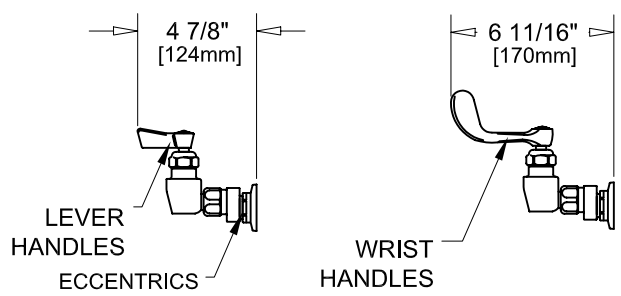

PRODUCT NAME: STAINLESS STEEL
7-1/2" - 8-1/2" ADJUSTABLE WALL FAUCET

7-1/2" - 8-1/2" ADJ. WALL W/ LEVER HANDLES

7-1/2" - 8-1/2" ADJ. WALL W/ WRIST HANDLES

7-1/2" - 8-1/2" ADJ. WALL

ROUGH-IN:

MODEL:

- 53104 W/ 6" SWING SPOUT W/ LEVER HANDLES
- 53112 W/ 8" SWING SPOUT W/ LEVER HANDLES
- 53120 W/ 10" SWING SPOUT W/ LEVER HANDLES
- 53139 W/ 12" SWING SPOUT W/ LEVER HANDLES
- 53147 W/ 14" SWING SPOUT W/ LEVER HANDLES
- 53155 W/ 16" SWING SPOUT W/ LEVER HANDLES
- 57452 W/ 6" SWING SPOUT W/ WRIST HANDLES
- 57460 W/ 8" SWING SPOUT W/ WRIST HANDLES
- 57479 W/ 10" SWING SPOUT W/ WRIST HANDLES
- 57487 W/ 12" SWING SPOUT W/ WRIST HANDLES
- 57495 W/ 14" SWING SPOUT W/ WRIST HANDLES
- 57509 W/ 16" SWING SPOUT W/ WRIST HANDLES

FEATURES

- CONTROL VALVE**
- * 7-1/2" - 8-1/2" ADJUSTABLE WALL MOUNT
 - * ECCENTRICS
 - * STAINLESS STEEL CONSTRUCTION
 - * SWIVELLING SEAT DISKS
 - * HOT SIDE STEM - RIGHT HAND
 - * COLD SIDE STEM - LEFT HAND
 - * LEVER HANDLES OR WRIST HANDLES
 - * SWING SPOUT

SYSTEM LIMITS

- * TEMP: 40°F MIN. TO 140°F MAX.

SHIPPING WEIGHT

- * 5.0 LBS

* NSF 61-9 APPROVED & LISTED
www.truedail.com

MODELS	DIM "A"	DIM "B"	DIM "C"
53104 57452	2-1/4" [57mm]	5-7/8" [149mm]	6" [152mm]
53112 57460	2-1/2" [64mm]	6-3/8" [162mm]	8" [204mm]
53120 57479	3-1/8" [79mm]	6-7/8" [175mm]	10" [254mm]
53139 57487	3-3/4" [95mm]	7-3/8" [187mm]	12" [305mm]
53147 57495	4-3/8" [111mm]	8-1/4" [210mm]	14" [356mm]
53155 57509	5" [127mm]	8-7/8" [225mm]	16" [406mm]