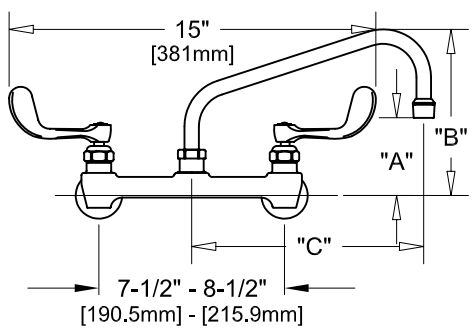

PRODUCT NAME: STAINLESS STEEL
7-1/2" - 8-1/2" ADJUSTABLE WALL FAUCET

7-1/2" - 8-1/2" ADJ. WALL W/ LEVER HANDLES

7-1/2" - 8-1/2" ADJ. WALL W/ WRIST HANDLES

7-1/2" - 8-1/2" ADJ. WALL

ROUGH-IN:

MODEL:

- 53104 W/ 6" SWING SPOUT W/ LEVER HANDLES
- 53112 W/ 8" SWING SPOUT W/ LEVER HANDLES
- 53120 W/ 10" SWING SPOUT W/ LEVER HANDLES
- 53139 W/ 12" SWING SPOUT W/ LEVER HANDLES
- 53147 W/ 14" SWING SPOUT W/ LEVER HANDLES
- 53155 W/ 16" SWING SPOUT W/ LEVER HANDLES
- 57452 W/ 6" SWING SPOUT W/ WRIST HANDLES
- 57460 W/ 8" SWING SPOUT W/ WRIST HANDLES
- 57479 W/ 10" SWING SPOUT W/ WRIST HANDLES
- 57487 W/ 12" SWING SPOUT W/ WRIST HANDLES
- 57495 W/ 14" SWING SPOUT W/ WRIST HANDLES
- 57509 W/ 16" SWING SPOUT W/ WRIST HANDLES

FEATURES

- CONTROL VALVE**
- * 7-1/2" - 8-1/2" ADJUSTABLE WALL MOUNT
 - * ECCENTRICS
 - * STAINLESS STEEL CONSTRUCTION
 - * SWIVELLING SEAT DISKS
 - * HOT SIDE STEM - RIGHT HAND
 - * COLD SIDE STEM - LEFT HAND
 - * LEVER HANDLES OR WRIST HANDLES
 - * SWING SPOUT

SYSTEM LIMITS

- * TEMP: 40°F MIN. TO 140°F MAX.

SHIPPING WEIGHT

- * 5.0 LBS

* NSF 61-9 APPROVED & LISTED
www.truedail.com

MODELS	DIM "A"	DIM "B"	DIM "C"
53104 57452	2-1/4" [57mm]	5-7/8" [149mm]	6" [152mm]
53112 57460	2-1/2" [64mm]	6-3/8" [162mm]	8" [204mm]
53120 57479	3-1/8" [79mm]	6-7/8" [175mm]	10" [254mm]
53139 57487	3-3/4" [95mm]	7-3/8" [187mm]	12" [305mm]
53147 57495	4-3/8" [111mm]	8-1/4" [210mm]	14" [356mm]
53155 57509	5" [127mm]	8-7/8" [225mm]	16" [406mm]