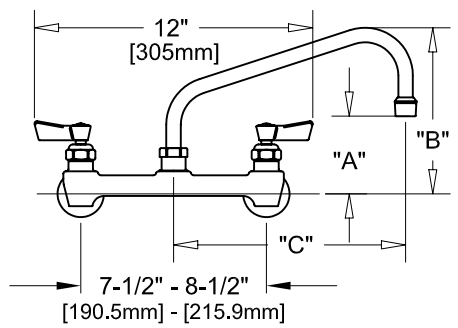

PRODUCT NAME: STAINLESS STEEL
7-1/2" - 8-1/2" ADJUSTABLE WALL FAUCET

7-1/2" - 8-1/2" ADJ. WALL W/ LEVER HANDLES

7-1/2" - 8-1/2" ADJ. WALL W/ WRIST HANDLES

7-1/2" - 8-1/2" ADJ. WALL

ROUGH-IN:

MODEL:

- 53104 W/ 6" SWING SPOUT W/ LEVER HANDLES
- 53112 W/ 8" SWING SPOUT W/ LEVER HANDLES
- 53120 W/ 10" SWING SPOUT W/ LEVER HANDLES
- 53139 W/ 12" SWING SPOUT W/ LEVER HANDLES
- 53147 W/ 14" SWING SPOUT W/ LEVER HANDLES
- 53155 W/ 16" SWING SPOUT W/ LEVER HANDLES
- 57452 W/ 6" SWING SPOUT W/ WRIST HANDLES
- 57460 W/ 8" SWING SPOUT W/ WRIST HANDLES
- 57479 W/ 10" SWING SPOUT W/ WRIST HANDLES
- 57487 W/ 12" SWING SPOUT W/ WRIST HANDLES
- 57495 W/ 14" SWING SPOUT W/ WRIST HANDLES
- 57509 W/ 16" SWING SPOUT W/ WRIST HANDLES

FEATURES

- CONTROL VALVE**
- * 7-1/2" - 8-1/2" ADJUSTABLE WALL MOUNT
 - * ECCENTRICS
 - * STAINLESS STEEL CONSTRUCTION
 - * SWIVELLING SEAT DISKS
 - * HOT SIDE STEM - RIGHT HAND
 - * COLD SIDE STEM - LEFT HAND
 - * LEVER HANDLES OR WRIST HANDLES
 - * SWING SPOUT

SYSTEM LIMITS

- * TEMP: 40°F MIN. TO 140°F MAX.

SHIPPING WEIGHT

- * 5.0 LBS

* NSF 61-9 APPROVED & LISTED
www.truedail.com

MODELS	DIM "A"	DIM "B"	DIM "C"
53104 57452	2-1/4" [57mm]	5-7/8" [149mm]	6" [152mm]
53112 57460	2-1/2" [64mm]	6-3/8" [162mm]	8" [204mm]
53120 57479	3-1/8" [79mm]	6-7/8" [175mm]	10" [254mm]
53139 57487	3-3/4" [95mm]	7-3/8" [187mm]	12" [305mm]
53147 57495	4-3/8" [111mm]	8-1/4" [210mm]	14" [356mm]
53155 57509	5" [127mm]	8-7/8" [225mm]	16" [406mm]