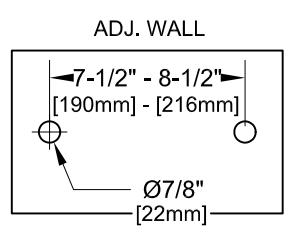

PRODUCT NAME: STAINLESS STEEL
7-1/2" - 8-1/2" ADJUSTABLE WALL FAUCET

7-1/2" - 8-1/2" ADJ. WALL W/ LEVER HANDLES

7-1/2" - 8-1/2" ADJ. WALL W/ WRIST HANDLES

7-1/2" - 8-1/2" ADJ. WALL

ROUGH-IN:

MODEL:

- 53104 W/ 6" SWING SPOUT W/ LEVER HANDLES
- 53112 W/ 8" SWING SPOUT W/ LEVER HANDLES
- 53120 W/ 10" SWING SPOUT W/ LEVER HANDLES
- 53139 W/ 12" SWING SPOUT W/ LEVER HANDLES
- 53147 W/ 14" SWING SPOUT W/ LEVER HANDLES
- 53155 W/ 16" SWING SPOUT W/ LEVER HANDLES
- 57452 W/ 6" SWING SPOUT W/ WRIST HANDLES
- 57460 W/ 8" SWING SPOUT W/ WRIST HANDLES
- 57479 W/ 10" SWING SPOUT W/ WRIST HANDLES
- 57487 W/ 12" SWING SPOUT W/ WRIST HANDLES
- 57495 W/ 14" SWING SPOUT W/ WRIST HANDLES
- 57509 W/ 16" SWING SPOUT W/ WRIST HANDLES

FEATURES

- CONTROL VALVE**
- * 7-1/2" - 8-1/2" ADJUSTABLE WALL MOUNT
 - * ECCENTRICS
 - * STAINLESS STEEL CONSTRUCTION
 - * SWIVELLING SEAT DISKS
 - * HOT SIDE STEM - RIGHT HAND
 - * COLD SIDE STEM - LEFT HAND
 - * LEVER HANDLES OR WRIST HANDLES
 - * SWING SPOUT

SYSTEM LIMITS

- * TEMP: 40°F MIN. TO 140°F MAX.

SHIPPING WEIGHT

- * 5.0 LBS

* NSF 61-9 APPROVED & LISTED
www.truedail.com

MODELS	DIM "A"	DIM "B"	DIM "C"
53104 57452	2-1/4" [57mm]	5-7/8" [149mm]	6" [152mm]
53112 57460	2-1/2" [64mm]	6-3/8" [162mm]	8" [204mm]
53120 57479	3-1/8" [79mm]	6-7/8" [175mm]	10" [254mm]
53139 57487	3-3/4" [95mm]	7-3/8" [187mm]	12" [305mm]
53147 57495	4-3/8" [111mm]	8-1/4" [210mm]	14" [356mm]
53155 57509	5" [127mm]	8-7/8" [225mm]	16" [406mm]