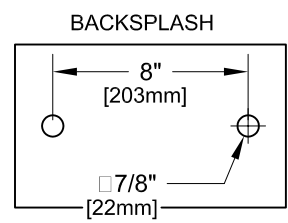

8" C/C BACKSPASH FAUCET

ROUGH-IN:

PRODUCT NAME: STAINLESS STEEL
8" BACKSPASH PRE-RINSE WITH ADD-ON AND
EZ INSTALL ADAPTERS

- MODEL:**
- 52930 6" SWING SPOUT W/ LEVER HANDLES
 - 52949 8" SWING SPOUT W/ LEVER HANDLES
 - 52957 10" SWING SPOUT W/ LEVER HANDLES
 - 52965 12" SWING SPOUT W/ LEVER HANDLES
 - 52973 14" SWING SPOUT W/ LEVER HANDLES
 - 52981 16" SWING SPOUT W/ LEVER HANDLES
 - 74500 6" SWING SPOUT W/ WRIST HANDLES
 - 74519 8" SWING SPOUT W/ WRIST HANDLES
 - 74527 10" SWING SPOUT W/ WRIST HANDLES
 - 74535 12" SWING SPOUT W/ WRIST HANDLES
 - 74543 14" SWING SPOUT W/ WRIST HANDLES
 - 74551 16" SWING SPOUT W/ WRIST HANDLES

- FEATURES:**
- CONTROL VALVE**
- * 8" C/C BACKSPASH MOUNT
 - * CONCENTRICS
 - * INTERNAL SPRING LOADED CHECK VALVES
 - * SWIVELLING SEAT DISKS
 - * HOT SIDE STEM - RIGHT HAND
 - * COLD SIDE STEM - LEFT HAND
 - * STAINLESS STEEL SEATS
 - * STAINLESS STEEL SEAT SCREWS
 - * STAINLESS STEEL HANDLE SCREWS
 - * EZ INSTALL ADAPTERS - T&S, CHI, KROWNE

- ADD-ON CONTROL VALVE**
- * STEM - RIGHT HAND SWIVEL
 - * HOT INDEX BUTTON
 - * SWIVELLING SEAT DISKS
 - * STAINLESS STEEL SEATS, SEAT SCREWS AND HANDLE SCREWS.

- HOSE**
- * 36" LENGTH
 - * STAINLESS STEEL END FITTINGS
 - * STAINLESS STEEL EXTERNAL JACKET
 - * 3-PLY FIBER REINFORCED INTERNAL RUBBER HOSE
 - * REPAIRABLE IN FIELD WITH SIMPLE TOOLS