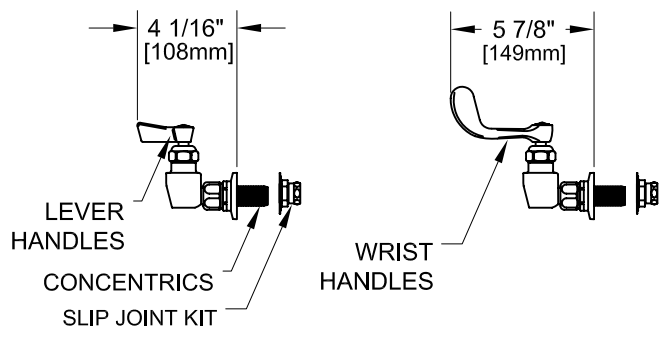

8" C/C BACKSPASH FAUCET

ROUGH-IN:

PRODUCT NAME: STAINLESS STEEL
8" BACKSPASH PRE-RINSE WITH ADD-ON AND
EZ INSTALL ADAPTERS

- MODEL:**
- 52930 6" SWING SPOUT W/ LEVER HANDLES
 - 52949 8" SWING SPOUT W/ LEVER HANDLES
 - 52957 10" SWING SPOUT W/ LEVER HANDLES
 - 52965 12" SWING SPOUT W/ LEVER HANDLES
 - 52973 14" SWING SPOUT W/ LEVER HANDLES
 - 52981 16" SWING SPOUT W/ LEVER HANDLES
 - 74500 6" SWING SPOUT W/ WRIST HANDLES
 - 74519 8" SWING SPOUT W/ WRIST HANDLES
 - 74527 10" SWING SPOUT W/ WRIST HANDLES
 - 74535 12" SWING SPOUT W/ WRIST HANDLES
 - 74543 14" SWING SPOUT W/ WRIST HANDLES
 - 74551 16" SWING SPOUT W/ WRIST HANDLES

- FEATURES:**
- CONTROL VALVE**
- * 8" C/C BACKSPASH MOUNT
 - * CONCENTRICS
 - * INTERNAL SPRING LOADED CHECK VALVES
 - * SWIVELLING SEAT DISKS
 - * HOT SIDE STEM - RIGHT HAND
 - * COLD SIDE STEM - LEFT HAND
 - * STAINLESS STEEL SEATS
 - * STAINLESS STEEL SEAT SCREWS
 - * STAINLESS STEEL HANDLE SCREWS
 - * EZ INSTALL ADAPTERS - T&S, CHI, KROWNE

- ADD-ON CONTROL VALVE**
- * STEM - RIGHT HAND SWIVEL
 - * HOT INDEX BUTTON
 - * SWIVELLING SEAT DISKS
 - * STAINLESS STEEL SEATS, SEAT SCREWS AND HANDLE SCREWS.

- HOSE**
- * 36" LENGTH
 - * STAINLESS STEEL END FITTINGS
 - * STAINLESS STEEL EXTERNAL JACKET
 - * 3-PLY FIBER REINFORCED INTERNAL RUBBER HOSE
 - * REPAIRABLE IN FIELD WITH SIMPLE TOOLS