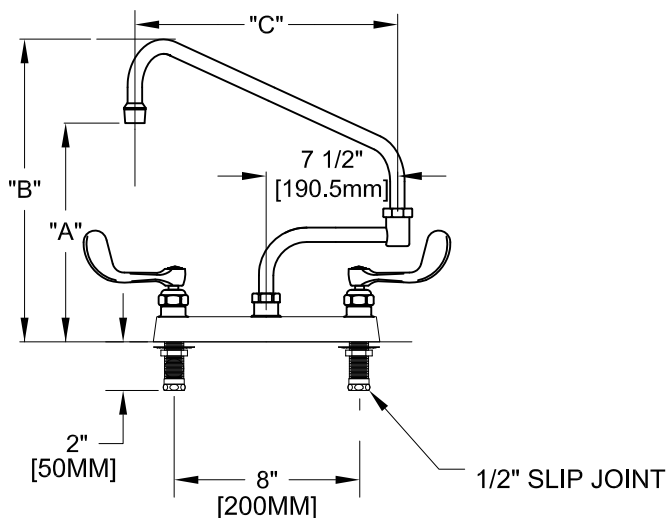

PRODUCT NAME:

8" DECK MOUNT FAUCETS

MODEL:

- 48380 W/ 6" SWING SPOUT W/ 7" DJ & LEVER HANDLES
- 48399 W/ 8" SWING SPOUT W/ 7" DJ & LEVER HANDLES
- 48402 W/ 10" SWING SPOUT W/ 7" DJ & LEVER HANDLES
- 48410 W/ 12" SWING SPOUT W/ 7" DJ & LEVER HANDLES
- 48429 W/ 14" SWING SPOUT W/ 7" DJ & LEVER HANDLES
- 48437 W/ 16" SWING SPOUT W/ 7" DJ & LEVER HANDLES

FEATURES

CONTROL VALVE

- \* 8" DECK MOUNT
- \* STAINLESS STEEL SEATS
- \* SWIVELLING SEAT DISKS
- \* HOT SIDE STEM - RIGHT HAND
- \* COLD SIDE STEM - LEFT HAND
- \* WRIST HANDLES
- \* SWING SPOUT

SYSTEM LIMITS

- \* TEMP: 40°F MIN. TO 160°F MAX.

SHIPPING WEIGHT

- \* 5.0 LBS

MODELS	DIM "A"	DIM "B"	DIM "C"
48380	5-3/4" [146.05mm]	9-3/8" [244.48mm]	6" [152mm]
48399	6-7/16" [163.51mm]	10-1/16" [255.58mm]	8" [204mm]
48402	7-1/16" [179.38mm]	10-11/16" [271.46mm]	10" [254mm]
48410	7-3/4" [196.85mm]	11-3/8" [295.27mm]	12" [305mm]
48429	8-5/16" [211mm]	11-15/16" [303.21mm]	14" [356mm]
48437	9" [228.6mm]	12-9/16" [319.08mm]	16" [406mm]