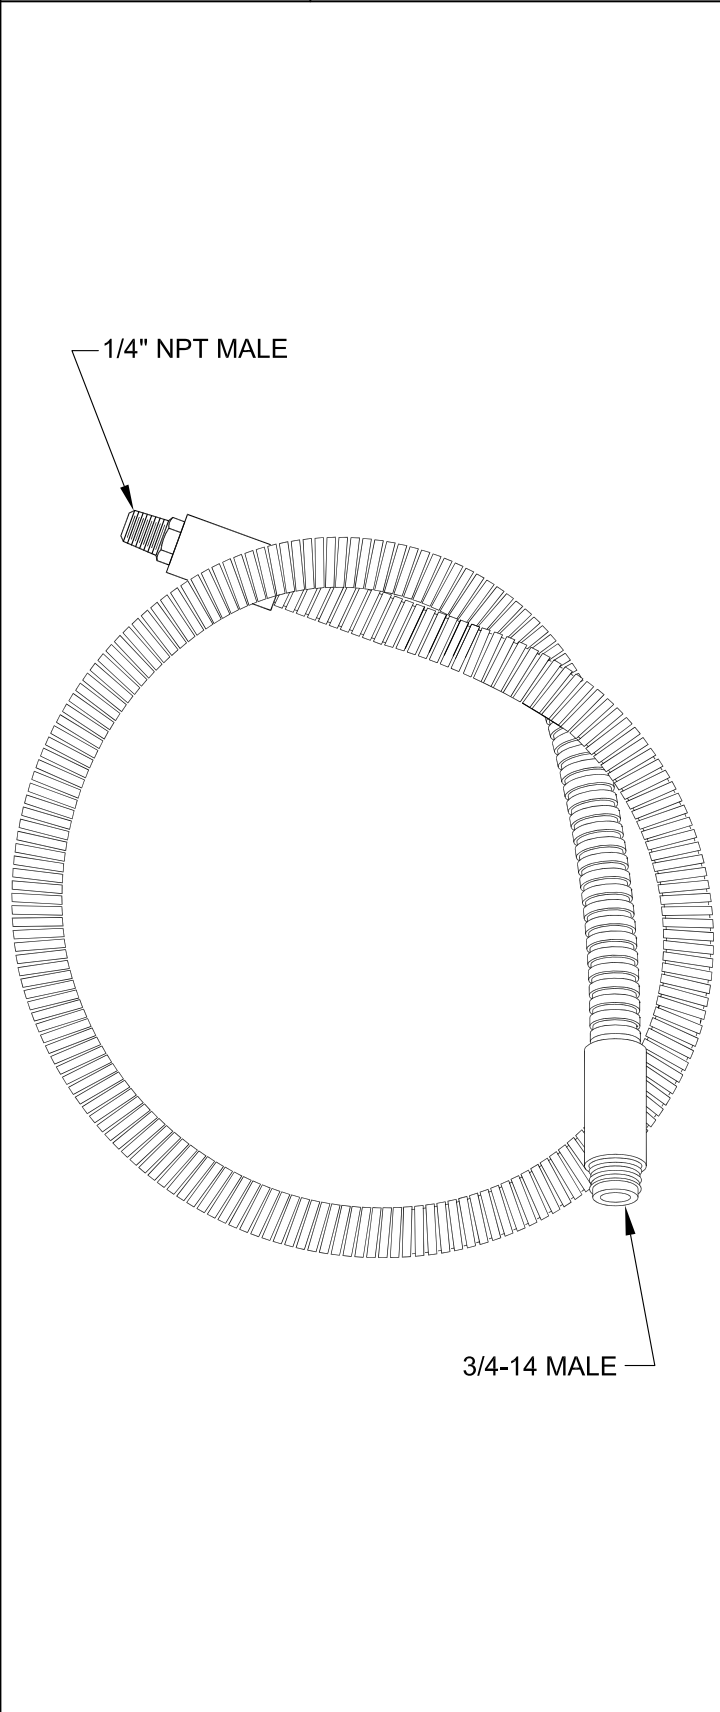

APPLICATION:

PRODUCT NAME:  
**FOOD GRADE HOSE**

JOB NAME:

MODEL:

QUANTITY:

ITEM NO.:

- 12289 FOOD GRADE HOSE 12"
- 12297 FOOD GRADE HOSE 15"
- 12300 FOOD GRADE HOSE 18"
- 12319 FOOD GRADE HOSE 21"
- 12327 FOOD GRADE HOSE 25"
- 12335 FOOD GRADE HOSE 27"
- 12343 FOOD GRADE HOSE 30"
- 2914-FG FOOD GRADE HOSE 36"
- 12351 FOOD GRADE HOSE 42"
- 12378 FOOD GRADE HOSE 48"
- 12386 FOOD GRADE HOSE 54"
- 2915-FG FOOD GRADE HOSE 60"
- 12394 FOOD GRADE HOSE 72"
- 12408 FOOD GRADE HOSE 84"
- 12416 FOOD GRADE HOSE 96"
- 12424 FOOD GRADE HOSE 108"
- 12432 FOOD GRADE HOSE 120"
- 12459 FOOD GRADE HOSE 144"