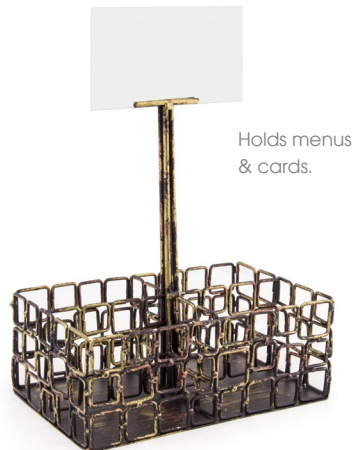

8. 2" Coppered Link Napkin Ring  
2 dia x 1.5  
Pack 12  
XNR003GOI83

9. Coppered Link Holder  
4.5 x 2.5 x 1.5  
Pack 6  
BBK046GOI22

Shown with:  
3oz Square Canvas®  
Ramekin  
ASC015WHP23  
Page 23

See more Coppered link items on pages 223-226.

Holds menus  
& cards.

10. Large Coppered Link Holder  
w/Handle  
7.5 x 5 x 8.25  
Pack 6  
TCS011GOI22

11. 6" Square Coppered Link Basket  
6 x 6 x 3  
Pack 6  
BHO044GOI22

12. Coppered Link Napkin Holder  
5.5 x 5.5 x 4  
Pack 4  
BHO039GOI21