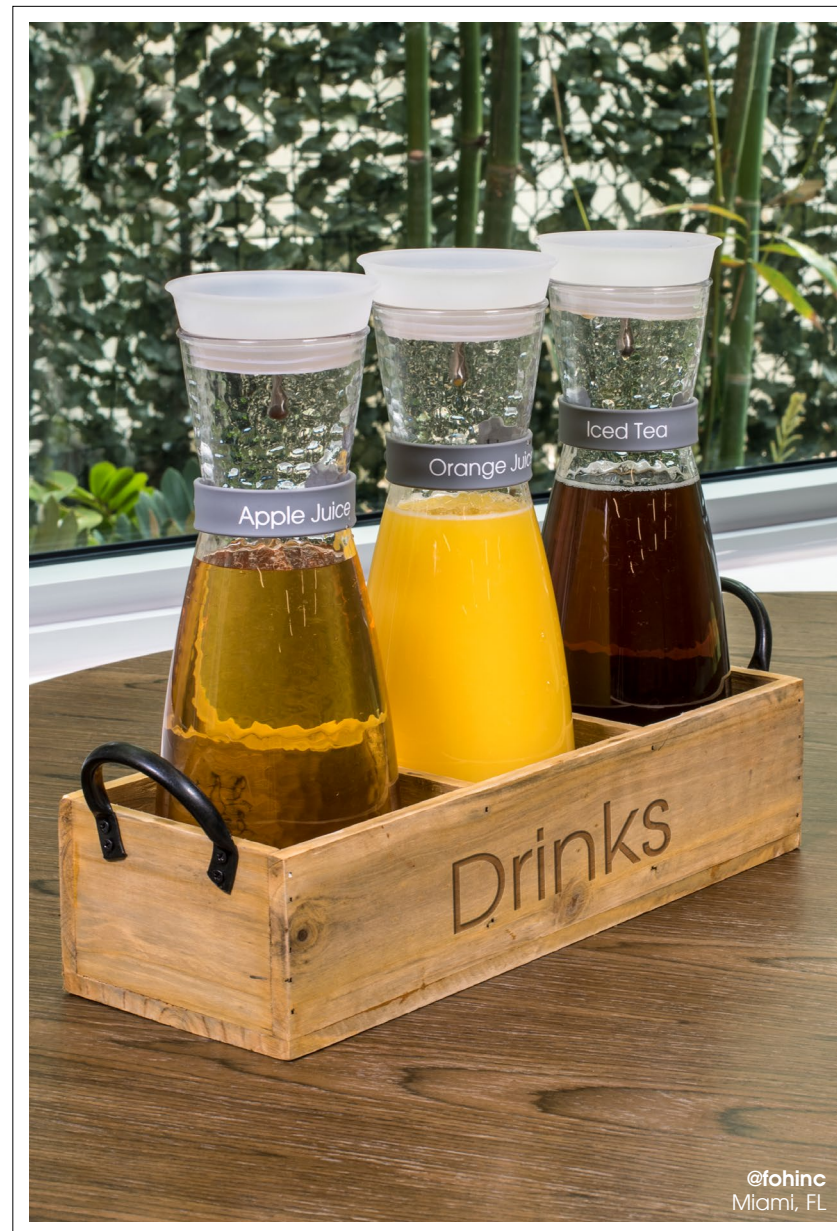

@fohinc
Miami, FL