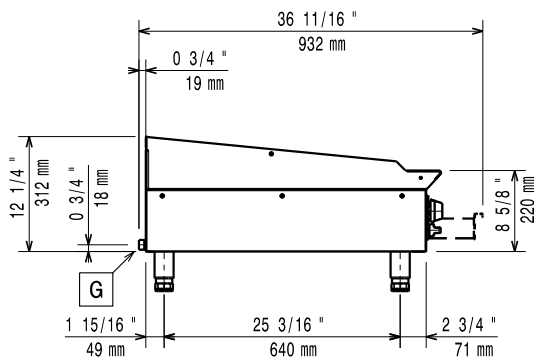

Construction

- 4 screws to install on the cupboard base are supplied with the unit.
- Gas pressure regulator is supplied with the unit.

Optional Accessories

- Scraper for smooth griddle PNC 164255
- EMPower - 4 pins to fix top to refrigerated/open base PNC 169048
- EMPower back mounted rear shelf-spacer, 12" unit PNC 169096
- Portioning Shelf 12" PNC 169173
- Scraper for ribbed griddle PNC 206420

Electrolux

EMPower
Full Ribbed Gas Griddle Top - 12"

Front

Top

EQ = Equipotential screw
G = Gas connection
Side

Gas
Gas Power:
169115 (ARG12FR) 26000 Btu/hr (7.6 kW)

Gas Inlet:
3/4"
Key Information:
External dimensions, Width: 12 1/64" (305 mm)

External dimensions, Depth: 31 1/2" (800 mm)

External dimensions, Height: 16 1/2" (419 mm)

Net weight: 82 lbs (37 kg)

Shipping width: 35 7/16" (900 mm)

Shipping depth: 14" (355 mm)

Shipping height: 25 1/2" (648 mm)

Shipping weight: 93 lbs (42 kg)

Shipping volume: 7.31 ft³ (0.21 m³)

*Recommended rear clearance of 102 mm.