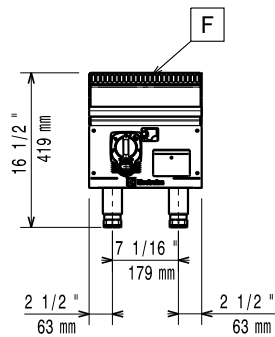

Construction

- 4 screws to install on the cupboard base are supplied with the unit.
- Gas pressure regulator is supplied with the unit.

Optional Accessories

- Scraper for smooth griddle PNC 164255
- EMPower - 4 pins to fix top to refrigerated/open base PNC 169048
- EMPower back mounted rear shelf-spacer, 12" unit PNC 169096
- Portioning Shelf 12" PNC 169173
- Scraper for ribbed griddle PNC 206420

Electrolux

EMPower
Full Ribbed Gas Griddle Top - 12"

Front

Top

EQ = Equipotential screw
G = Gas connection
Side

Gas
Gas Power:
169115 (ARG12FR) 26000 Btu/hr (7.6 kW)

Gas Inlet:
3/4"
Key Information:
External dimensions, Width: 12 1/64" (305 mm)

External dimensions, Depth: 31 1/2" (800 mm)

External dimensions, Height: 16 1/2" (419 mm)

Net weight: 82 lbs (37 kg)

Shipping width: 35 7/16" (900 mm)

Shipping depth: 14" (355 mm)

Shipping height: 25 1/2" (648 mm)