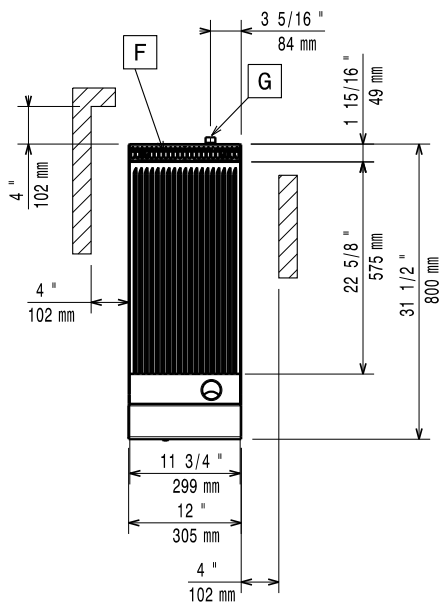

Construction

- 4 screws to install on the cupboard base are supplied with the unit.
- Gas pressure regulator is supplied with the unit.

Optional Accessories

- Scraper for smooth griddle PNC 164255
- EMPower - 4 pins to fix top to refrigerated/open base PNC 169048
- EMPower back mounted rear shelf-spacer, 12" unit PNC 169096
- Portioning Shelf 12" PNC 169173
- Scraper for ribbed griddle PNC 206420

Electrolux

EMPower
Full Ribbed Gas Griddle Top - 12"

Front

Top

EQ = Equipotential screw
G = Gas connection
Side

Gas
Gas Power:
169115 (ARG12FR) 26000 Btu/hr (7.6 kW)

Gas Inlet:
3/4"
Key Information:
External dimensions, Width: 12 1/64" (305 mm)

External dimensions, Depth: 31 1/2" (800 mm)

External dimensions, Height: 16 1/2" (419 mm)

Net weight: 82 lbs (37 kg)

Shipping width: 35 7/16" (900 mm)

Shipping depth: 14" (355 mm)

Shipping height: 25 1/2" (648 mm)