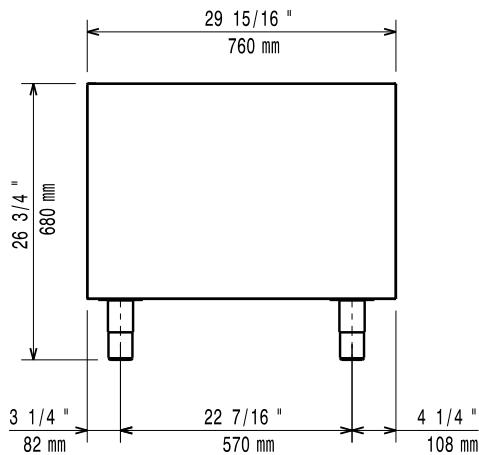

Open Cupboard Base - 12"

169028 (AV12)

EMPower Open Cupboard
Base, 12" wide

Short Form Specification

Item No. _____

EMPower unit to be Electrolux Open Cupboard 12" (305 mm). EMPower unit to be installed below Electrolux top EMPower units. Construction in Stainless Steel. Right-angled side edges to allow flush fitting between EMPower units. Supplied with 6" (150 mm) height adjustable, removable legs. EMPower unit may be installed on casters.

Main Features

- Unit to be installed below Electrolux top models.
- Right-angled side edges to allow flush fitting joints between units, eliminating gaps and possible dirt traps.
- Supplied with 6" (150 mm) height adjustable, removable legs.
- Unit may be installed on casters.
- Base compartment for storage of pots, pans, sheet pans, etc.
- Included Accessories: 4 pins for connection to top units.
- Height adjustable feet.

Front

Top

Side

Key Information:
External dimensions, Width:
169028 (AV12) 12 1/64" (305 mm)

External dimensions, Depth: 29 15/16" (760 mm)

External dimensions, Height: 26 11/16" (678 mm)

Net weight: 22 lbs (10 kg)

Shipping width: 14" (355 mm)

Shipping depth: 35 7/16" (900 mm)

Shipping height: 34 1/4" (870 mm)

Shipping weight: 29 lbs (13 kg)

Shipping volume: 9.82 ft³ (0.28 m³)