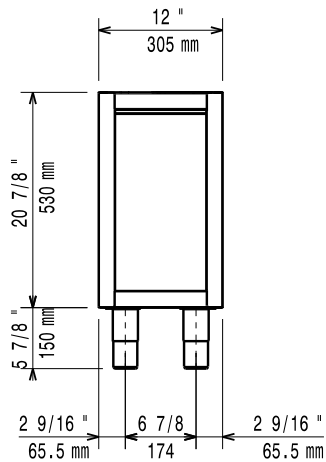

Open Cupboard Base - 12"

169028 (AV12)

EMPower Open Cupboard
Base, 12" wide

Short Form Specification

Item No. _____

EMPower unit to be Electrolux Open Cupboard 12" (305 mm). EMPower unit to be installed below Electrolux top EMPower units. Construction in Stainless Steel. Right-angled side edges to allow flush fitting between EMPower units. Supplied with 6" (150 mm) height adjustable, removable legs. EMPower unit may be installed on casters.

Main Features

- Unit to be installed below Electrolux top models.
- Right-angled side edges to allow flush fitting joints between units, eliminating gaps and possible dirt traps.
- Supplied with 6" (150 mm) height adjustable, removable legs.
- Unit may be installed on casters.
- Base compartment for storage of pots, pans, sheet pans, etc.
- Included Accessories: 4 pins for connection to top units.
- Height adjustable feet.

Front

Top

Side

Key Information:
External dimensions, Width:
169028 (AV12) 12 1/64" (305 mm)

External dimensions, Depth: 29 15/16" (760 mm)

External dimensions, Height: 26 11/16" (678 mm)

Net weight: 22 lbs (10 kg)

Shipping width: 14" (355 mm)

Shipping depth: 35 7/16" (900 mm)

Shipping height: 34 1/4" (870 mm)

Shipping weight: 29 lbs (13 kg)

Shipping volume: 9.82 ft³ (0.28 m³)