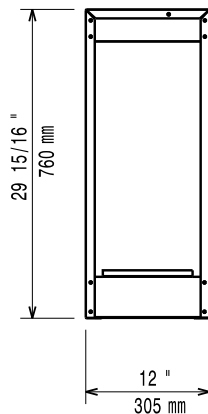

Open Cupboard Base - 12"

169028 (AV12)

EMPower Open Cupboard
Base, 12" wide

Short Form Specification

Item No. _____

EMPower unit to be Electrolux Open Cupboard 12" (305 mm). EMPower unit to be installed below Electrolux top EMPower units. Construction in Stainless Steel. Right-angled side edges to allow flush fitting between EMPower units. Supplied with 6" (150 mm) height adjustable, removable legs. EMPower unit may be installed on casters.

Front

Top

Side

Key Information:
External dimensions, Width:
169028 (AV12) 12 1/64" (305 mm)

External dimensions, Depth: 29 15/16" (760 mm)

External dimensions, Height: 26 11/16" (678 mm)

Net weight: 22 lbs (10 kg)

Shipping width: 14" (355 mm)

Shipping depth: 35 7/16" (900 mm)

Shipping height: 34 1/4" (870 mm)

Shipping weight: 29 lbs (13 kg)

Shipping volume: 9.82 ft³ (0.28 m³)