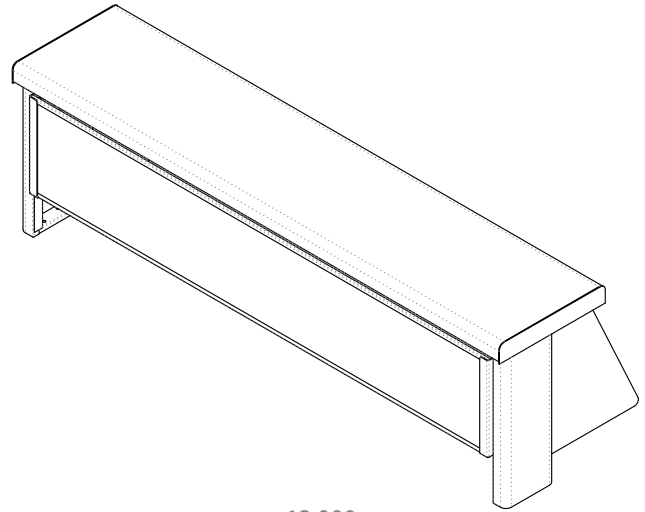

FOODSHIELD - DESIGNER SERIES

SELF SERVE

A.I.A. File No. 35-C-13