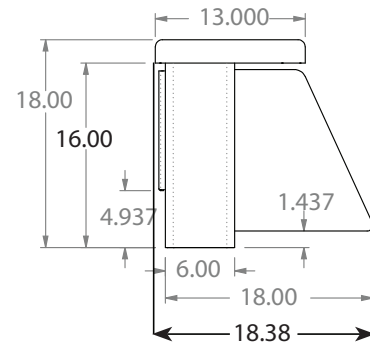

### SIZES:

- All units available in following lengths  
31-3/4", 45-3/4", 59-3/4", 73-3/4", 87-3/4"

Specification subject to change

## SELF SERVE

A.I.A. File No. 35-C-13

Catalog No. FS-DESIGNER

DIMENSIONS:

Freight Class: 150

Model	Length		Height		Width		Weight		Cube ft.
	in	cm	in	cm	in	cm	lbs	kg	Crated
<b>TS540-32</b>	32	81.3	18	45.7	18.375	33.0	25	11.4	8.3
<b>TS540-46</b>	46	116.8	18	45.7	18.375	33.0	31	14.1	11.4
<b>TS540-60</b>	60	152.4	18	45.7	18.375	33.0	36	16.4	14.5
<b>TS540-74</b>	74	188.0	18	45.7	18.375	33.0	40	18.2	17.5
<b>TS540-88</b>	88	223.5	18	45.7	18.375	33.0	44	20.0	20.6