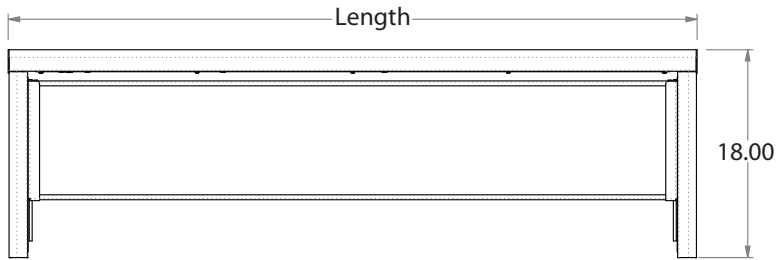

### SIZES:

- All units available in following lengths  
31-3/4", 45-3/4", 59-3/4", 73-3/4", 87-3/4"

Specification subject to change

## SELF SERVE

A.I.A. File No. 35-C-13

Catalog No. FS-DESIGNER

DIMENSIONS:

Freight Class: 150

Model	Length		Height		Width		Weight		Cube ft.
	in	cm	in	cm	in	cm	lbs	kg	Crated
<b>TS540-32</b>	32	81.3	18	45.7	18.375	33.0	25	11.4	8.3
<b>TS540-46</b>	46	116.8	18	45.7	18.375	33.0	31	14.1	11.4
<b>TS540-60</b>	60	152.4	18	45.7	18.375	33.0	36	16.4	14.5
<b>TS540-74</b>	74	188.0	18	45.7	18.375	33.0	40	18.2	17.5
<b>TS540-88</b>	88	223.5	18	45.7	18.375	33.0	44	20.0	20.6