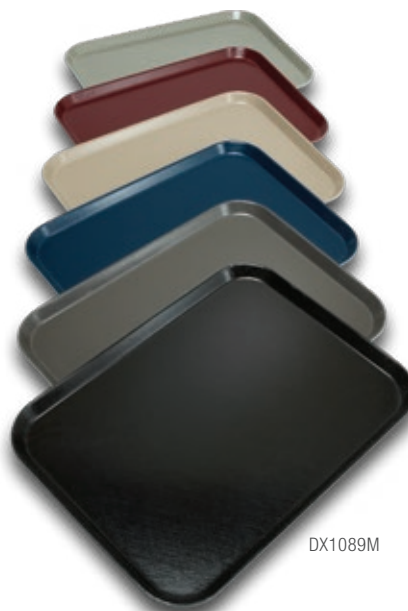

Fiberglass

- Durable serving trays are molded from sturdy fiberglass
- Two thick reinforcing fiberglass core mats add strength and provide increased chemical resistance
- Trays can be decorated, see page 47 for more information
- Dishwasher safe
- NSF Listed

Traycovers
page 58

Fiberglass Tray 5 Year Warranty

Dinex warrants all of our Fiberglass (Glasteel) Trays for 5 years from the date of original purchase against breakage arising from normal use and service.

DX1089M

Low-Profile Room Service

- Available in textured and **molded-in** non-skid surfaces
- Reinforced rounded handles
- Trays are made of durable **polycarbonate**
- Stackable and dishwasher safe