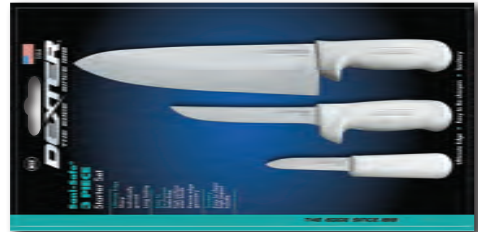

C G R Y*
16363 S286-8 8" x 3" cake turner **NSF**
19693 S286-8PCP* 8" x 3" cake turner

Multipacks & Gift Sets

Set includes:
 7" & 9" scalloped offset knives
20373 S163-7SC/9SC 2 piece offset knife set **NSF**

Set includes:
 10" cook's knife, 9" scalloped offset slicer, 3¼" parer
20503 SS3 3 piece cutlery set **NSF**

Set includes:
 10" cook's knife, 6" narrow boning knife, 3¼" parer
20393 3 pc. Cutlery Set 3 piece cutlery set **NSF**