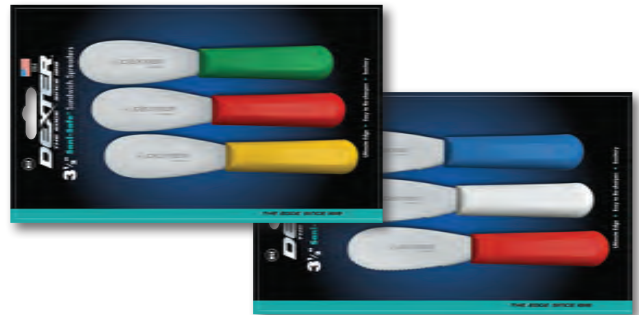

13473 S140-12GE-PCP 12" duo-edge roast slicer (NSF)

*For colored handles, add color code suffix to item and/or product number

Spatulas, Spreaders, Servers & Bakery Items

C G R Y*

18193 S173PCP 3½" sandwich spreader (NSF)

18213 S173SC-PCP 3½" scalloped sandwich spreader (NSF)

18183 S173-3 3-pack of S173 spreaders
18203 S173SC-3 3-pack of S173SC spreaders
18503 S173-3RYG 3-pack of S173 spreaders in red, yellow, green (NSF)
18543 S173SC-3RYG 3-pack of S173SC spreaders in red, yellow, green
18343 S173SC-3RWC 3-pack of S173SC spreaders in red, white, blue