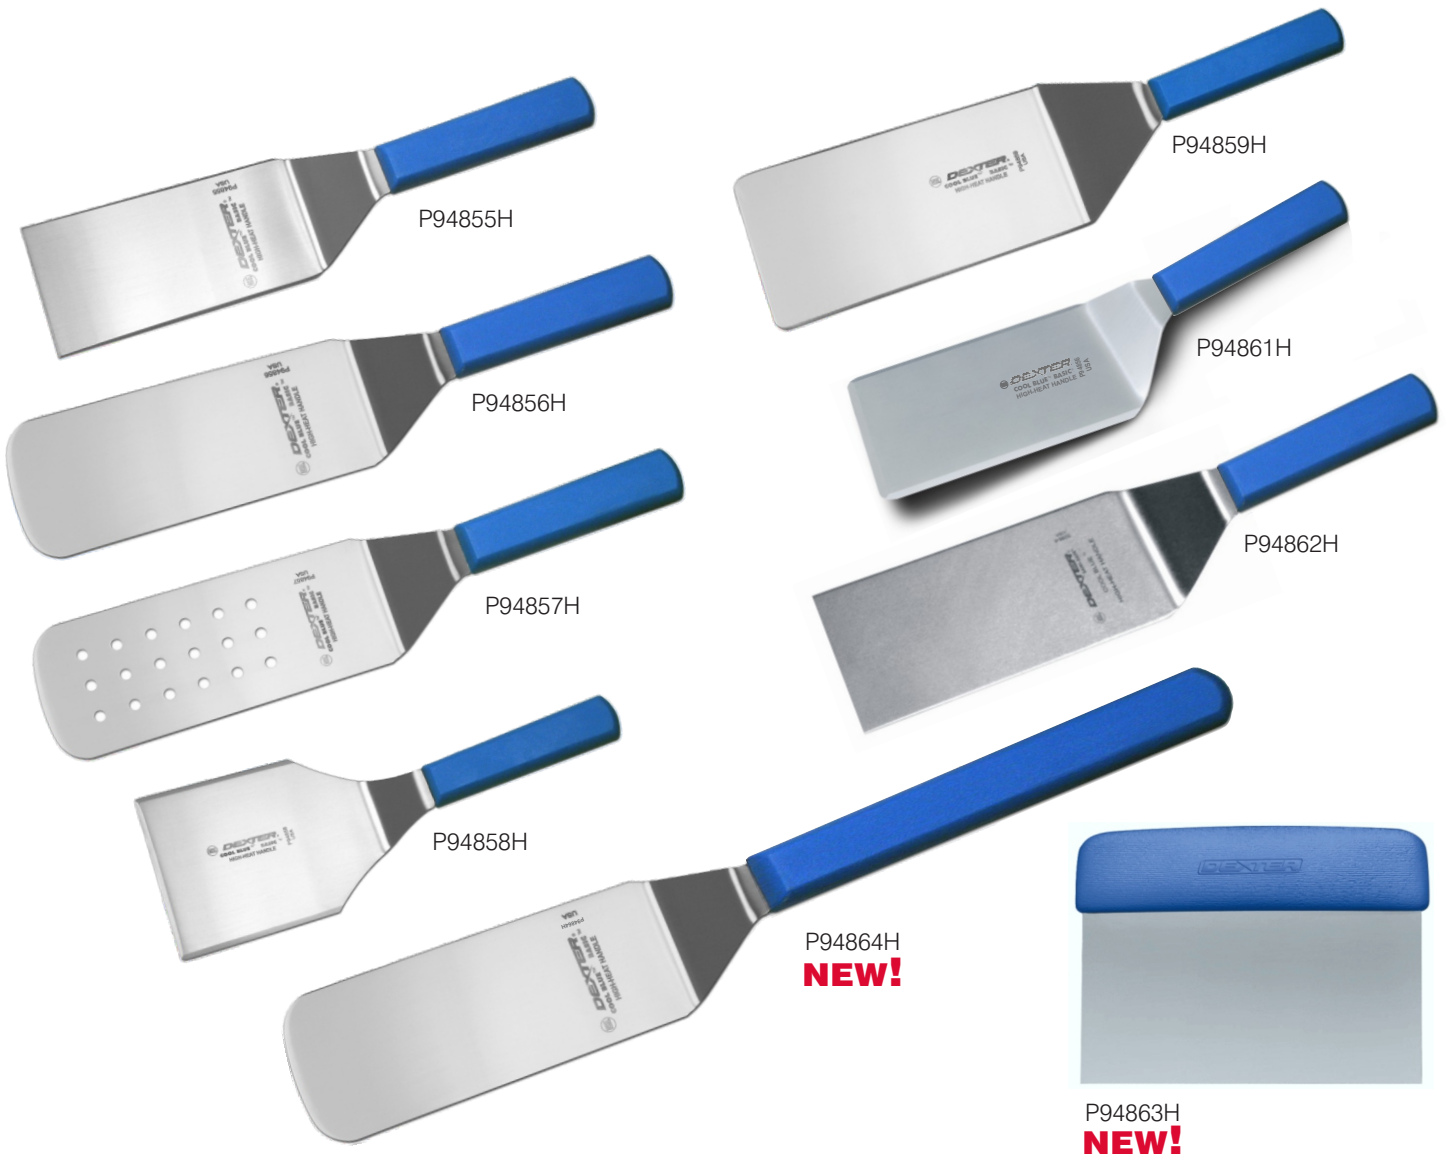

America's Proven Edge™
DEXTER
THE EDGE SINCE 1818

When things are too *hot* to handle
Dexter Cool Blue™ Turners

WWW.DEXTER1818.COM

Getting back to **BASICS** has never been so cool. Dexter turns-on grilling with **BASICS**® turners featuring a cool-blue handle that takes the heat and keeps its cool. Dexter Cool Blue Turners combine a superior heat resistant, melt resistant handle and a precision ground blade into one grilling tool... Now that's Cool.

- Durable cool blue handle withstands temperatures up to 500°
- NSF certified to meet health code standards
- Easy to clean, slip resistant, polypropylene handle
- High-quality, stainless steel blade for durability and easy cleaning