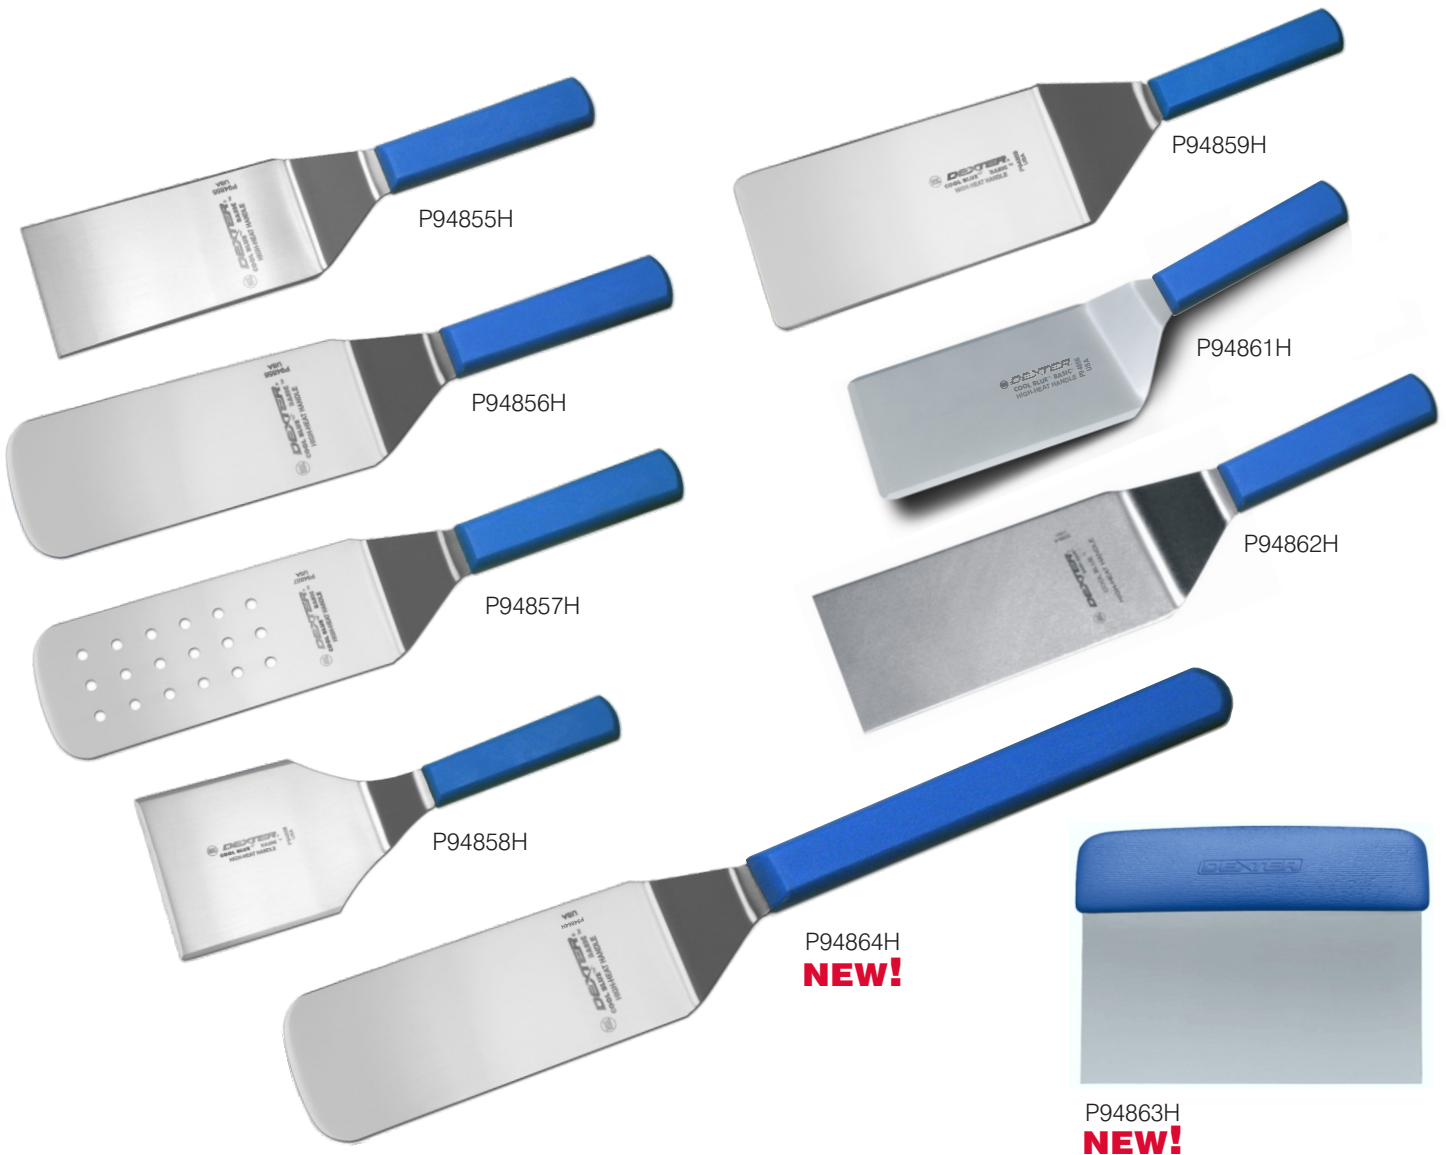

America's Proven Edge™
DEXTER
THE EDGE SINCE 1818

When things are too *hot* to handle
Dexter Cool Blue™ Turners

WWW.DEXTER1818.COM

Getting back to **BASICS** has never been so cool. Dexter turns-on grilling with **BASICS**® turners featuring a cool-blue handle that takes the heat and keeps its cool. Dexter Cool Blue Turners combine a superior heat resistant, melt resistant handle and a precision ground blade into one grilling tool... Now that's Cool.

- Durable cool blue handle withstands temperatures up to 500°
- NSF certified to meet health code standards
- Easy to clean, slip resistant, polypropylene handle
- High-quality, stainless steel blade for durability and easy cleaning