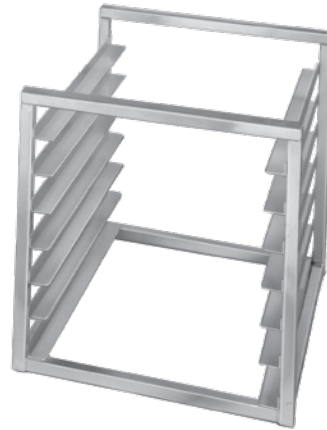

Reach-in Refrigeration Racks

Custom Sizes Available

RIR-16

RIW-29

RIR-7

RIW-13

Lip Load Pan Slides

Angle Slides Hold Pans Securely On Bottom

REACH-IN BUN PAN RACKS				STANDARD SERIES ALUMINUM CONSTRUCTION		STAINLESS SERIES STAINLESS STEEL CONST.		KNOCKDOWN SERIES ALUMINUM CONSTRUCTION	
Spacing/Capacity	H	W	D	MODEL	WT	MODEL	WT	MODEL	WT
FL 3" / 7	23"	20½"	23"	RIR-7	13	RIR-7S	20	RIR-7KD	14
FL 2" / 10	23"	20½"	23"	RIR-10	15	RIR-10S	23	RIR-10KD	16
FL 3" / 16	51"	20½"	23"	RIR-16	23	RIR-16S	35	RIR-16KD	24
FL 2" / 24	51"	20½"	23"	RIR-24	29	RIR-24S	44	RIR-24KD	30
WIRE REACH-IN BUN PAN RACKS									
FL 1½" / 13	23"	20½"	25"	RIW-13	27	RIW-13S	32		
FL 1½" / 29	51"	20½"	25"	RIW-29	65	RIW-29S	72		

†Flyer Item

For further details, see complete specifications at AutoQuotes or channelmfg.com.

5-YEAR WARRANTY

RIUTR-7

RIUTR-16

REACH-IN BUN PAN / STEAM TABLE PAN RACK				
ALUMINUM CONSTRUCTION				
MODEL	Spacing/Capacity	H	W	D
RIUTR-7	FL 3" / 7	23"	20½"	23"
RIUTR-4	FL 5" / 4	23"	20½"	23"
RIUTR-16	FL 3" / 16	51"	20½"	23"
RIUTR-10	FL 5" / 10	51"	20½"	23"