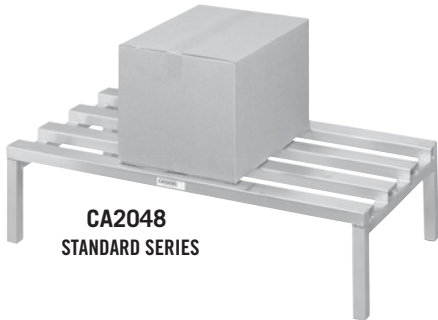

## TUBULAR DUNNAGE RACKS 12"H Standard. Add /8 after ED or ES model number for 8"H.

STANDARD SERIES 2,200 lb. Capacity			STAINLESS SERIES 4,000 lb. Capacity			PROMO SERIES 2,000 lb. Capacity			KNOCK DOWN SERIES 2,200 lb. Capacity		
SIZE D-W	MODEL	WT	MODEL	WT	MODEL	WT	PRICE	WT	MODEL	WT	PRICE
20" x 24"	ED2024	11	ES2024	14	ADE2024	8			ADE2024KD	9	
20" x 36"	ED2036	12	ES2036	16	ADE2036	9			ADE2036KD	11	
20" x 42"	ED2042	13	ES2042	18	ADE2042	10					
20" x 48"	ED2048	14	ES2048	20	ADE2048	11			ADE2048KD	13	
20" x 54"	ED2054	15	ES2054	22	ADE2054	12					
20" x 60"	ED2060	16	ES2060	24	ADE2060	13					
20" x 72"	ED2072*	19	ES2072*	28							
24" x 24"	ED2424	12			ADE2424	9					
24" x 36"	ED2436	13			ADE2436	11					
24" x 42"	ED2442	14			ADE2442	13					
24" x 48"	ED2448	15			ADE2448	14					
24" x 54"	ED2454	16			ADE2454	15					
24" x 60"	ED2460	17			ADE2460	16					
24" x 72"	ED2472*	20									

**ADE2048**  
PROMO SERIES

**ADE2048KD**  
KNOCK DOWN SERIES

\*72" width Dunnage Racks include extra set of legs.

† Flyer Item

**CA2048**  
STANDARD SERIES

**EXD2048**  
LIFETIME SERIES

Caster option to convert to mobile. Must be factory installed.