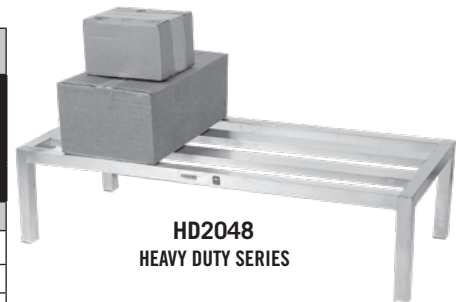

HD2048
HEAVY DUTY SERIES