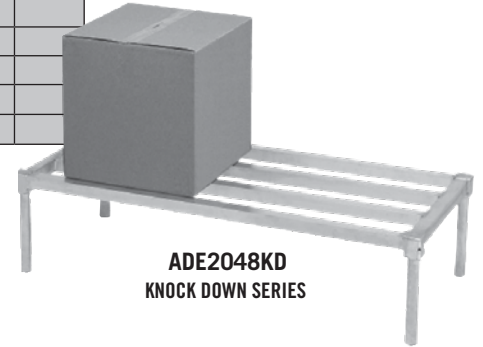

ADE2048KD
KNOCK DOWN SERIES