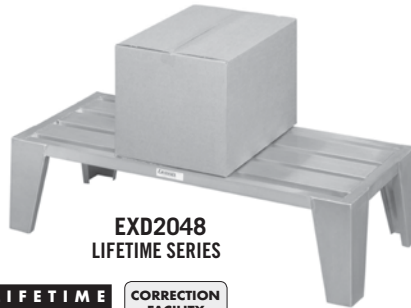

For further details, see complete specifications at AutoQuotes or channelmfg.com.

Dunnage Racks

ED2048
STANDARD SERIES

ES2036
STAINLESS SERIES

Custom Sizes Available

STANDARD SERIES 2,200 lb. Capacity			STAINLESS SERIES 4,000 lb. Capacity		PROMO SERIES 2,000 lb. Capacity		KNOCK DOWN SERIES 2,200 lb. Capacity	
SIZE D-W	MODEL	WT	MODEL	WT	MODEL	WT	PRICE	WT
20" x 24"	ED2024	11	ES2024	14	ADE2024	8	ADE2024KD	9
20" x 36"	ED2036	12	ES2036	16	ADE2036	9	ADE2036KD	11
20" x 42"	ED2042	13	ES2042	18	ADE2042	10		
20" x 48"	ED2048	14	ES2048	20	ADE2048	11	ADE2048KD	13
20" x 54"	ED2054	15	ES2054	22	ADE2054	12		
20" x 60"	ED2060	16	ES2060	24	ADE2060	13		
20" x 72"	ED2072*	19	ES2072*	28				
24" x 24"	ED2424	12			ADE2424	9		
24" x 36"	ED2436	13			ADE2436	11		
24" x 42"	ED2442	14			ADE2442	13		
24" x 48"	ED2448	15			ADE2448	14		
24" x 54"	ED2454	16			ADE2454	15		
24" x 60"	ED2460	17			ADE2460	16		
24" x 72"	ED2472*	20						

ADE2048
PROMO SERIES

ADE2048KD
KNOCK DOWN SERIES

*72" width Dunnage Racks include extra set of legs.
† Flyer Item

CA2048
STANDARD SERIES

EXD2048
LIFETIME SERIES

Caster option to convert to mobile. Must be factory installed.
ADJ4 (Set of 4) – \$198