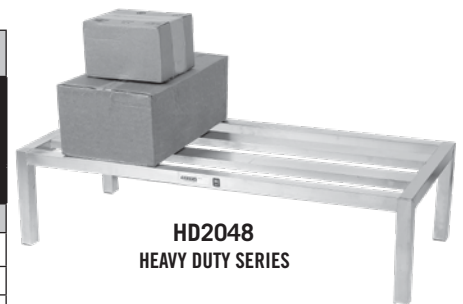

ADE2048
PROMO SERIES

ADE2048KD
KNOCK DOWN SERIES

*72" width Dunnage Racks include extra set of legs.
† Flyer Item

CA2048
STANDARD SERIES

EXD2048
LIFETIME SERIES

Caster option to convert to mobile. Must be factory installed.
ADJ4 (Set of 4) – \$198

STANDARD SERIES C-Channel Style 2,500 lb. Capacity			HEAVY DUTY SERIES 4" Wide E-Channel 3,000 lb. Capacity		PROMO SERIES C-Channel Style 2,200 lb. Capacity		LIFETIME SERIES 4" Wide E-Channel, Gusset Legs 3,500 lb. Capacity	
SIZE D-W	MODEL	WT	MODEL	WT	MODEL	WT	MODEL	WT
20" x 24"	CA2024	12	HD2024	12	ADR2024	6		
20" x 36"	CA2036	13	HD2036	13	ADR2036	8	EXD2036	14
20" x 42"	CA2042	14	HD2042	14	ADR2042	10	EXD2042	15
20" x 48"	CA2048	15	HD2048	15	ADR2048	11	EXD2048	16
20" x 54"	CA2054	16	HD2054	16	ADR2054	13	EXD2054	17
20" x 60"	CA2060	17	HD2060	17	ADR2060	14	EXD2060	18
20" x 72"	CA2072*	20	HD2072*	19				
24" x 24"	CA2424	13	HD2424	13				
24" x 36"	CA2436	14	HD2436	14			EXD2436	15
24" x 42"	CA2442	15	HD2442	15			EXD2442	16
24" x 48"	CA2448	16	HD2448	16			EXD2448	17
24" x 54"	CA2454	17	HD2454	17			EXD2454	18
24" x 60"	CA2460	18	HD2460	18			EXD2460	19
24" x 72"	CA2472*	22	HD2472*	20				