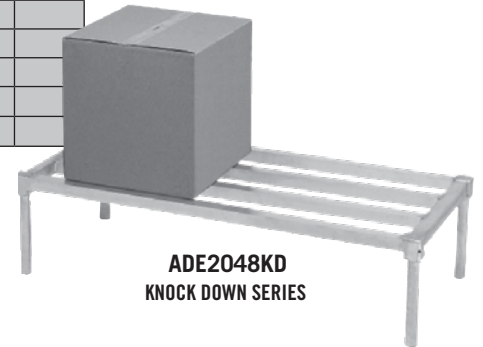

ADE2048KD
KNOCK DOWN SERIES

*72" width Dunnage Racks include extra set of legs.
† Flyer Item