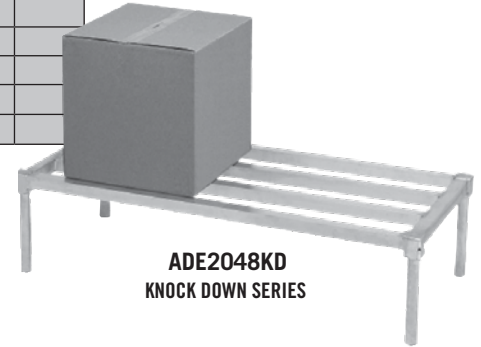

ADE2048KD
KNOCK DOWN SERIES

*72" width Dunnage Racks include extra set of legs.
† Flyer Item