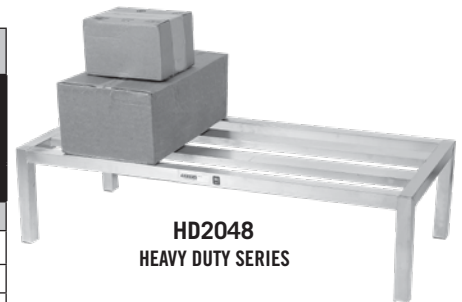

ADE2048
PROMO SERIES

ADE2048KD
KNOCK DOWN SERIES

*72" width Dunnage Racks include extra set of legs.
† Flyer Item

CA2048
STANDARD SERIES

EXD2048
LIFETIME SERIES

Caster option to convert to mobile. Must be factory installed.
ADJ4 (Set of 4) – \$198

STANDARD SERIES C-Channel Style 2,500 lb. Capacity			HEAVY DUTY SERIES 4" Wide E-Channel 3,000 lb. Capacity		PROMO SERIES C-Channel Style 2,200 lb. Capacity		LIFETIME SERIES 4" Wide E-Channel, Gusset Legs 3,500 lb. Capacity	
SIZE D-W	MODEL	WT	MODEL	WT	MODEL	WT	MODEL	WT
20" x 24"	CA2024	12	HD2024	12	ADR2024	6		
20" x 36"	CA2036	13	HD2036	13	ADR2036	8	EXD2036	14
20" x 42"	CA2042	14	HD2042	14	ADR2042	10	EXD2042	15
20" x 48"	CA2048	15	HD2048	15	ADR2048	11	EXD2048	16
20" x 54"	CA2054	16	HD2054	16	ADR2054	13	EXD2054	17
20" x 60"	CA2060	17	HD2060	17	ADR2060	14	EXD2060	18
20" x 72"	CA2072*	20	HD2072*	19				
24" x 24"	CA2424	13	HD2424	13				
24" x 36"	CA2436	14	HD2436	14			EXD2436	15
24" x 42"	CA2442	15	HD2442	15			EXD2442	16
24" x 48"	CA2448	16	HD2448	16			EXD2448	17
24" x 54"	CA2454	17	HD2454	17			EXD2454	18
24" x 60"	CA2460	18	HD2460	18			EXD2460	19
24" x 72"	CA2472*	22	HD2472*	20				