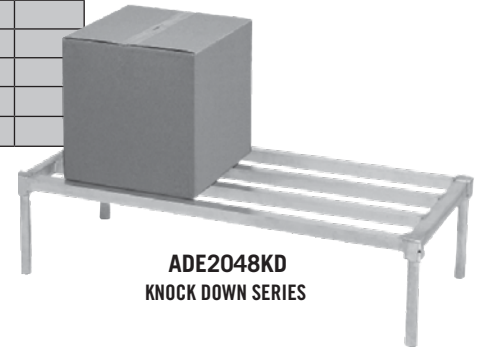

# Dunnage Racks

**ED2048**  
STANDARD SERIES

**ES2036**  
STAINLESS SERIES

*Custom Sizes Available*

## TUBULAR DUNNAGE RACKS 12"H Standard. Add /8 after ED or ES model number for 8"H.

STANDARD SERIES 2,200 lb. Capacity			STAINLESS SERIES 4,000 lb. Capacity			PROMO SERIES 2,000 lb. Capacity			KNOCK DOWN SERIES 2,200 lb. Capacity		
SIZE D-W	MODEL	WT	MODEL	WT	MODEL	WT	PRICE	WT	MODEL	WT	PRICE
20" x 24"	ED2024	11	ES2024	14	ADE2024	8			ADE2024KD	9	
20" x 36"	ED2036	12	ES2036	16	ADE2036	9			ADE2036KD	11	
20" x 42"	ED2042	13	ES2042	18	ADE2042	10					
20" x 48"	ED2048	14	ES2048	20	ADE2048	11			ADE2048KD	13	
20" x 54"	ED2054	15	ES2054	22	ADE2054	12					
20" x 60"	ED2060	16	ES2060	24	ADE2060	13					
20" x 72"	ED2072*	19	ES2072*	28							
24" x 24"	ED2424	12			ADE2424	9					
24" x 36"	ED2436	13			ADE2436	11					
24" x 42"	ED2442	14			ADE2442	13					
24" x 48"	ED2448	15			ADE2448	14					
24" x 54"	ED2454	16			ADE2454	15					
24" x 60"	ED2460	17			ADE2460	16					
24" x 72"	ED2472*	20									

**ADE2048**  
PROMO SERIES

**ADE2048KD**  
KNOCK DOWN SERIES

Caster option to convert to mobile. Must be factory installed.  
**ADJ4** (Set of 4) – \$198

\*72" width Dunnage Racks include extra set of legs.  
† Flyer Item