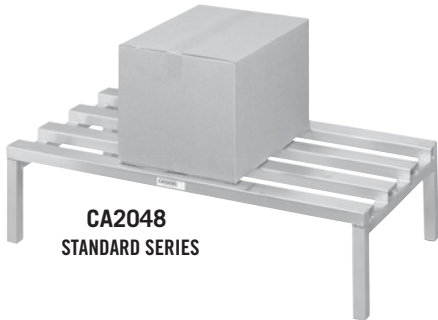

## TUBULAR DUNNAGE RACKS 12"H Standard. Add /8 after ED or ES model number for 8"H.

STANDARD SERIES 2,200 lb. Capacity			STAINLESS SERIES 4,000 lb. Capacity			PROMO SERIES 2,000 lb. Capacity			KNOCK DOWN SERIES 2,200 lb. Capacity		
SIZE D-W	MODEL	WT	MODEL	WT	MODEL	WT	PRICE	WT	MODEL	WT	PRICE
20" x 24"	ED2024	11	ES2024	14	ADE2024	8			ADE2024KD	9	
20" x 36"	ED2036	12	ES2036	16	ADE2036	9			ADE2036KD	11	
20" x 42"	ED2042	13	ES2042	18	ADE2042	10					
20" x 48"	ED2048	14	ES2048	20	ADE2048	11			ADE2048KD	13	
20" x 54"	ED2054	15	ES2054	22	ADE2054	12					
20" x 60"	ED2060	16	ES2060	24	ADE2060	13					
20" x 72"	ED2072*	19	ES2072*	28							
24" x 24"	ED2424	12			ADE2424	9					
24" x 36"	ED2436	13			ADE2436	11					
24" x 42"	ED2442	14			ADE2442	13					
24" x 48"	ED2448	15			ADE2448	14					
24" x 54"	ED2454	16			ADE2454	15					
24" x 60"	ED2460	17			ADE2460	16					
24" x 72"	ED2472*	20									

**ADE2048**  
PROMO SERIES

**ADE2048KD**  
KNOCK DOWN SERIES

Caster option to convert to mobile. Must be factory installed.  
**ADJ4** (Set of 4) – \$198

\*72" width Dunnage Racks include extra set of legs.  
† Flyer Item