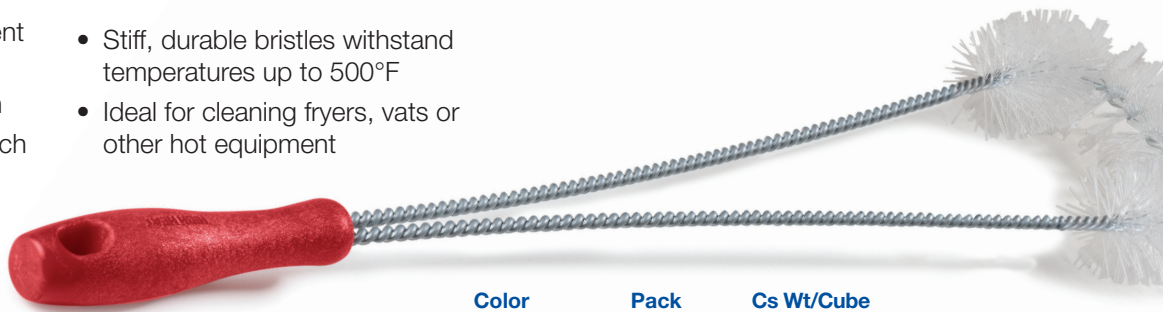

| NEW High-Heat Brushes

The Right Brush Matters!

Keep your operation running smooth using Sparta Brush for all your cleaning and sanitizing needs. Our new red brush blocks ensure employees can visually differentiate between their standard cleaning tools and high temperature versions.

- Safe for use on hot equipment
- Red handle with “HI-HEAT” imprint for easy identification
- Handle stays cool to the touch
- Stiff, durable bristles withstand temperatures up to 500°F
- Ideal for cleaning fryers, vats or other hot equipment

Red (05)

Prod No	Description	Color	Pack	Cs Wt/Cube
40110	28" Straight Fryer Brush	05	12 ea	5.00/0.35
40111	23" L-shaped Fryer Brush	05	12 ea	5.00/0.35
40112	24" Looped Fryer Brush	05	6 ea	3.50/0.35
40113	20" Utility Brush	05	12 ea	11.50/1.02