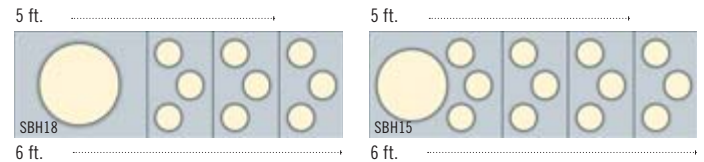

– 6 ft. models hold a salad bowl holder and 3 ea. crock holders.

– 5 ft. models hold a salad bowl holder and 2 ea. crock holders.

CODE	DESCRIPTION	OVERALL EXTERIOR DIMENSIONS	CASE PACK
VBRR5	Tray rail for 5' - Versa Food Bar / Work Table	L 53" x W 11½" x H 4⅞"	1
VBRR6	Tray rail for 6' - Versa Food Bar / Work Table	L 66" x W 11½" x H 4⅞"	1
VCS32R	Tray rail for - Versa Cart	L 28" x W 11⅞" x H 5"	1
VBRTBL	End table for Versa Food Bar and Work Table	L 27" x W 22" x H 4½"	1
VBRCVR5*	Vinyl cover for 5' Versa Food Bar	L 73" x W 43½" x H 46"	1
VBRCVR6*	Vinyl cover for 6' Versa Food Bar	L 83" x W 43½" x H 46"	1
VBRTCVR5*	Vinyl cover for 5' Versa Work Table	L 70" x W 33½" x H 21"	1
VBRTCVR6*	Vinyl cover for 6' Versa Work Table	L 83" x W 33½" x H 21"	1
VCSCVR*	Vinyl cover for Versa Cart	L 42" x W 33" x H 36"	1
VBRSHTS*	Versa Food Bar sign holder	L 36" x W 6" x H 9¼"	1
DIV12	12" divider bars	L 12¾"	3
DIV20	20" divider bars	L 20⅞"	3
CPH3	Crock holder holds 1.5 & 2.7 qt.	L 12⅞" x W 20⅞"	1
SBH15	Salad bowl holder holds a 15" bowl and 3 crocks	L 25¾" x W 20⅞"	1
SBH18	Salad bowl holder holds an 18" bowl	L 25¾" x W 20⅞"	1
CPB1220	Buffet Camchiller for Versa Food Bars, Work Tables and table top food bars	L 18½" x W 12⅝" x H 4"	1
VBRWC	Versa well cover for Versa Food Bar / Work Table	L 20⅞" x W 13" x H 2"	1
VCS32KEYT	Versa Cart keyboard tray	L 20⅞" x W 10⅞" x H 2"	1

Versa Food Bar Well Cover InStock Color: Black (110).