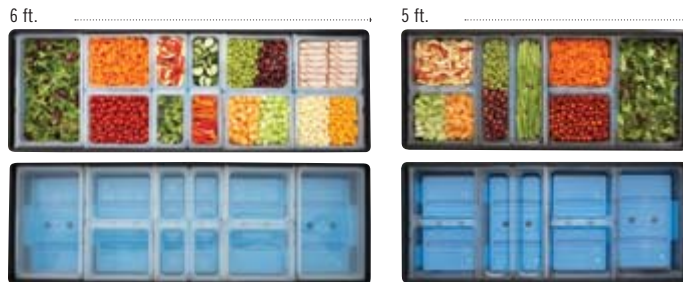

FOOD BAR ACCESSORIES

Every Accessory You Need

- Crock and salad bowl holders highlight and organize salads, condiments and dressings.
- Tray rails offer convenience for your patrons.

See Camwear® Food Pans and Crocks section for more information.

Versa Cart with Dual Tray Rails

(VCSWR & VCSWRHD): All orders receive the tray rails in Granite Gray (191). To choose a different color tray rail you must order the Versa Cart Without Rails (VCS or VCSHD) and the tray rails (VCS32R) separately.

Connector Colors: Black (110), Hot Red (158), Navy Blue (186), Kentucky Green (519).

Vinyl Cover Color: Opaque (000).

Sign Holder Color: Clear (152).

Buffet Camchiller® Color:

Cold Blue (159).

Divider Bar Colors: White (148), Clear (152).

Well Cover Colors: Black (110), Hot Red (158), Navy Blue (186), Kentucky Green (519).

Keyboard Tray Color: Black (110).

Crock, Salad Bowl Holders Colors: White (148), Granite Gray (191).

Versa Food Bar is covered under U.S. Patent D 615,323 S and D 620,730. Versa Food Bar Ultra Series is covered under U.S. Patent D702,066 S. Versa Cart is covered under U.S. Patent D 653,830 S. Buffet Camchiller is covered under U.S. Patent D 618,4765 S. All other parts patent pending.

*Items are not NSF Listed.

– 6 ft. models hold 5 full size pans with divider bars.

– 5 ft. models hold 4 full size pans with divider bars.

– Fractional size pans can be used in many variations with divider bars. Mix and match sizes to fit your needs.

Two salad bowl holder models available, SBH18 and SBH15. Crock holder, CPH3, holds 1.5 and 2.7 qt. crocks.