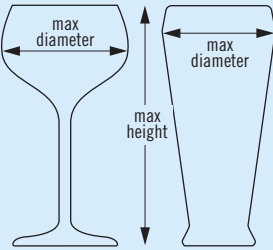

- | | | |
|--|---|---|
|  |  |  |
|  |  | |
|  |  |  |

Camrack® Full Size Glass Racks

Available in 7 compartment sizes and up to 12 different heights, there is a Camrack that will fit any type of stemware or tumbler.

To find the right Camrack for your glassware, please visit
www.cambro.com/mycamracks

Choose the correct Camrack:

1. Measure the **maximum diameter** of the glass (stemware or tumbler) to determine the number of compartments.
2. Measure the **maximum height** of the glass (stemware or tumbler) to the top edge of the rim to determine the compartment height.

9 COMPARTMENT

5 7/8" MAXIMUM DIAMETER
14,8 cm

MAXIMUM HEIGHT	3 5/8"	5 1/4"	6 7/8"	8 1/2"	10 1/8"	11 3/4"
9 cm		13,2 cm	17,4 cm	21,6 cm	25,8 cm	30 cm
CODE	9S318	9S434	9S638	9S800	9S958	9S1114
CASE PACK	5	4	3	2	2	2
CASE LBS. (CUBE)	28.03 (6.93)	29.26 (6.93)	27.27 (6.38)	22.02 (4.86)	25.10 (5.96)	28.58 (6.93)
CASE KG (CUBE M³)	12,71 (0,196)	13,27 (0,196)	12,37 (0,181)	9,98 (0,138)	11,39 (0,169)	12,96 (0,196)
RACK DIMENSION	19 3/4" x 19 3/4" x 5 5/8" 50 x 50 x 14,3 cm	19 3/4" x 19 3/4" x 7 1/4" 50 x 50 x 18,4 cm	19 3/4" x 19 3/4" x 8 1/8" 50 x 50 x 22,5 cm	19 3/4" x 19 3/4" x 10 1/2" 50 x 50 x 26,7 cm	19 3/4" x 19 3/4" x 12 1/2" 50 x 50 x 30,8 cm	19 3/4" x 19 3/4" x 13 3/4" 50 x 50 x 34,9 cm

16 COMPARTMENT

4 3/8" MAXIMUM DIAMETER
10,9 cm

MAXIMUM HEIGHT	3 5/8"	4 1/2"	5 1/4"	6 1/8"	6 7/8"	7 3/4"
9 cm		11 cm	13,2 cm	15,2 cm	17,4 cm	19,4 cm
CODE	16S318	16S418**	16S434	16S534**	16S638	16S738**
CASE PACK	5	5	4	4	3	3
CASE LBS. (CUBE)	27.18 (6.93)	28.63 (6.93)	28.62 (6.93)	29.82 (6.93)	26.82 (6.38)	27.72 (6.38)
CASE KG (CUBE M³)	12,33 (0,196)	12,99 (0,196)	12,98 (0,196)	13,52 (0,196)	12,17 (0,181)	12,57 (0,181)
RACK DIMENSION	19 3/4" x 19 3/4" x 5 5/8" 50 x 50 x 14,3 cm	19 3/4" x 19 3/4" x 5 5/8" 50 x 50 x 14,3 cm	19 3/4" x 19 3/4" x 7 1/4" 50 x 50 x 18,4 cm	19 3/4" x 19 3/4" x 7 1/4" 50 x 50 x 18,4 cm	19 3/4" x 19 3/4" x 8 1/8" 50 x 50 x 22,5 cm	19 3/4" x 19 3/4" x 8 1/8" 50 x 50 x 22,5 cm