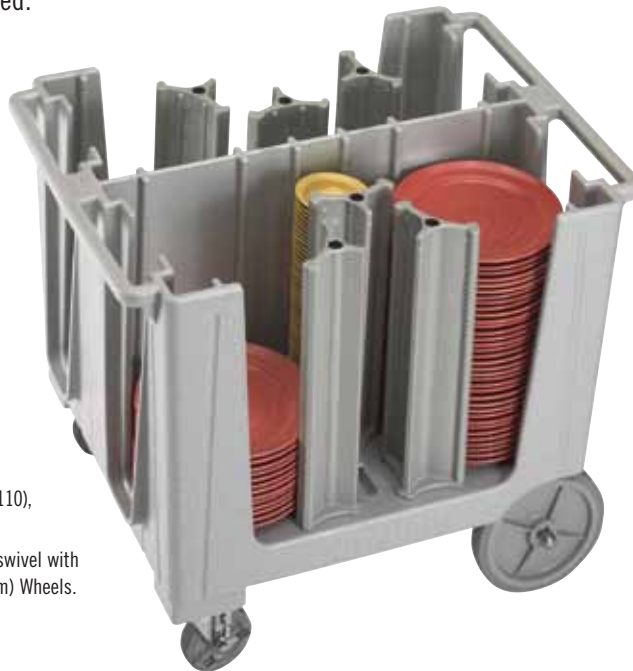

Dish Caddies

S-Series Adjustable Dish Caddy

- Store one size dish or a combination of different sizes in a single caddy.
- Features easy-to-adjust column towers.
- Vinyl cover included.

Colors: Dark Brown (131), Speckled Gray (480), Black (110), Slate Blue (401).

Casters: 5" (12,7 cm), two swivel with brakes and two 10" (25,4 cm) Wheels.

S-SERIES ADJUSTABLE DISH CADDY

CODE	ADCS
NUMBER OF DIVIDERS	6
PLATES PER COLUMN	Approximately 45-60
OVERALL DIMENSIONS	28 3/8" x 37 7/8" x 31 3/8"
W x L x H	72,7 x 94 x 81 cm
CASE LBS. (CUBE)	133,8 (22,01)
CASE KG (CUBE M³)	60,69 (0,62)

Versa Dish Caddies

- DCS950 holds 5 columns of 45-60 round plates up to 9 1/2" (24,1 cm) or 4 to 5 columns of square plates up to 8" (20,5 cm).
- DCS1125 holds 4 columns of 45-60 round plates up to 11 1/4" (28,6 cm) or square plates up to 9 1/2" (24,1 cm).
- Vinyl cover included.

Colors: Black (110), Slate Blue (401), Dark Brown (131), Speckled Gray (480).

Casters: 5" (12,7 cm), two swivel with brakes and two 10" (25,4 cm) Wheels.