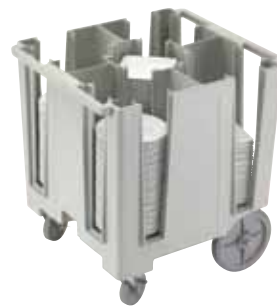

VERSA DISH CADDIES

	DCS950	DCS1125
CODE	DCS950	DCS1125
PLATE SIZE RANGE (ROUNDS)	8 3/4" - 9 1/2" (21,3 - 24,1 cm)	9 5/8" - 11 1/4" (24,4 - 28,6 cm)
PLATE SIZE RANGE (SQUARES)	7 1/4" - 8" (18,4 - 20,5 cm)	8 3/8" - 9 1/2" (21,3 - 24,1 cm)
COLUMNS PER CADDY	5, 45-60 plates per col.	4, 45-60 plates per col.
OVERALL DIMENSIONS	27" x 30 1/2" x 31 3/4"	27" x 30 1/2" x 31 3/4"
W x L x H	69 x 78 x 81 cm	69 x 78 x 81 cm
CASE LBS. (CUBE)	89,5 (16,64)	89 (16,64)
CASE KG (CUBE M³)	40,65 (0,47)	40,45 (0,47)