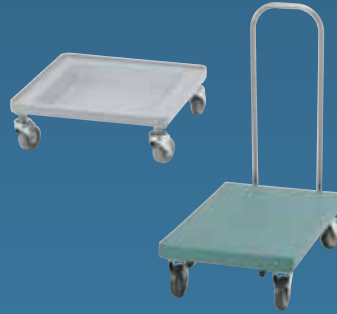

Camdollies® and Utility Trucks

Use Camdollies to transport sheet pans, trays, glass racks, catering equipment and pizza dough boxes. For heavier transport needs, Utility Trucks have large platforms and heavy-duty casters bolted into molded-in metal backing plates.