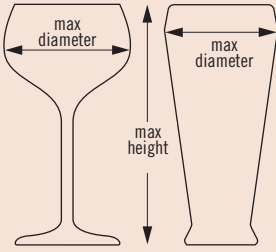

Camrack® Half Size Glass Racks

Half size Camracks are available in 3 compartment sizes and up to 6 different heights.

To find the right Camrack for your glassware, please visit
www.cambro.com/mycamracks

Choose the correct Camrack:

1. Measure the **maximum diameter** of the glass (stemware or tumbler) to determine the number of compartments.
2. Measure the **maximum height** of the glass (stemware or tumbler) to the top edge of the rim to determine the compartment height.