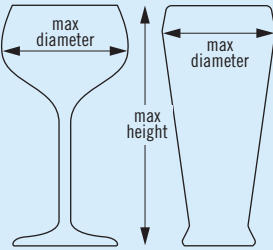

Camrack® Full Size Glass Racks

Available in 7 compartment sizes and up to 12 different heights, there is a Camrack that will fit any type of stemware or tumbler.

To find the right Camrack for your glassware, please visit
www.cambro.com/mycamracks

Choose the correct Camrack:

1. Measure the **maximum diameter** of the glass (stemware or tumbler) to determine the number of compartments.
2. Measure the **maximum height** of the glass (stemware or tumbler) to the top edge of the rim to determine the compartment height.

9 COMPARTMENT

5 7/8" MAXIMUM DIAMETER
14,8 cm

MAXIMUM HEIGHT	3 5/8"	5 1/4"	6 7/8"	8 1/2"	10 1/8"	11 3/4"
9 cm		13,2 cm	17,4 cm	21,6 cm	25,8 cm	30 cm
CODE	9S318	9S434	9S638	9S800	9S958	9S1114
CASE PACK	5	4	3	2	2	2
CASE LBS. (CUBE)	28.03 (6.93)	29.26 (6.93)	27.27 (6.38)	22.02 (4.86)	25.10 (5.96)	28.58 (6.93)
CASE KG (CUBE M³)	12,71 (0,196)	13,27 (0,196)	12,37 (0,181)	9,98 (0,138)	11,39 (0,169)	12,96 (0,196)
RACK DIMENSION	19 3/4" x 19 3/4" x 5 5/8" 50 x 50 x 14,3 cm	19 3/4" x 19 3/4" x 7 1/4" 50 x 50 x 18,4 cm	19 3/4" x 19 3/4" x 8 1/8" 50 x 50 x 22,5 cm	19 3/4" x 19 3/4" x 10 1/2" 50 x 50 x 26,7 cm	19 3/4" x 19 3/4" x 12 1/2" 50 x 50 x 30,8 cm	19 3/4" x 19 3/4" x 13 3/4" 50 x 50 x 34,9 cm

16 COMPARTMENT

4 3/8" MAXIMUM DIAMETER
10,9 cm

MAXIMUM HEIGHT	3 5/8"	4 1/2"	5 1/4"	6 1/8"	6 7/8"	7 3/4"
9 cm		11 cm	13,2 cm	15,2 cm	17,4 cm	19,4 cm
CODE	16S318	16S418**	16S434	16S534**	16S638	16S738**
CASE PACK	5	5	4	4	3	3
CASE LBS. (CUBE)	27.18 (6.93)	28.63 (6.93)	28.62 (6.93)	29.82 (6.93)	26.82 (6.38)	27.72 (6.38)
CASE KG (CUBE M³)	12,33 (0,196)	12,99 (0,196)	12,98 (0,196)	13,52 (0,196)	12,17 (0,181)	12,57 (0,181)
RACK DIMENSION	19 3/4" x 19 3/4" x 5 5/8" 50 x 50 x 14,3 cm	19 3/4" x 19 3/4" x 5 5/8" 50 x 50 x 14,3 cm	19 3/4" x 19 3/4" x 7 1/4" 50 x 50 x 18,4 cm	19 3/4" x 19 3/4" x 7 1/4" 50 x 50 x 18,4 cm	19 3/4" x 19 3/4" x 8 1/8" 50 x 50 x 22,5 cm	19 3/4" x 19 3/4" x 8 1/8" 50 x 50 x 22,5 cm