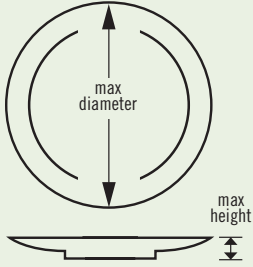

Camrack® Full and Half Size PlateSafe® Racks

PlateSafe racks are available in 13 different styles of configurations for dinnerware from 4" to 12½" in diameter.

To find the right Camrack for your dinnerware, please visit
www.cambro.com/mycamracks

Choose the correct Camrack:

1. Measure the **maximum diameter** of the dinnerware to determine the height of the PlateSafe Camrack.
2. Measure the **maximum height** of the dinnerware to determine the number of compartments.