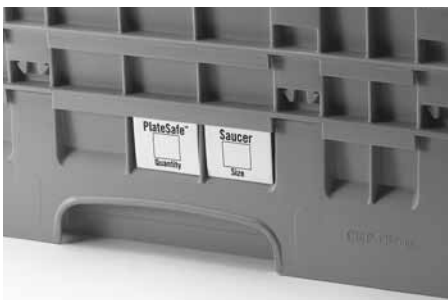

Pre-printed Clips

Pre-printed clips are also available and are added during the time of assembly, requiring the use of at least one extender.

Standard PlateSafe® Clips

(symbols and descriptions above also available on clips)