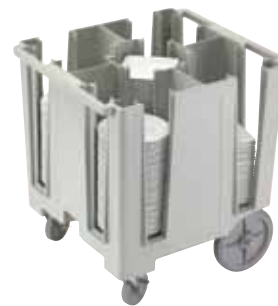

VERSA DISH CADDIES

	DCS950	DCS1125
CODE	DCS950	DCS1125
PLATE SIZE RANGE (ROUNDS)	8 3/8" - 9 1/2" (21,3 - 24,1 cm)	9 5/8" - 11 1/4" (24,4 - 28,6 cm)
PLATE SIZE RANGE (SQUARES)	7 1/4" - 8" (18,4 - 20,5 cm)	8 3/8" - 9 1/2" (21,3 - 24,1 cm)
COLUMNS PER CADDY	5, 45-60 plates per col.	4, 45-60 plates per col.
OVERALL DIMENSIONS	27" x 30 1/2" x 31 3/4"	27" x 30 1/2" x 31 3/4"
W x L x H	69 x 78 x 81 cm	69 x 78 x 81 cm
CASE LBS. (CUBE)	89.5 (16.64)	89 (16.64)
CASE KG (CUBE M³)	40,65 (0,47)	40,45 (0,47)