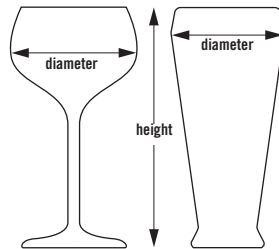

HALF SIZE CAMRACKS® FOR STEMWARE & TUMBLERS

- Very effective for carrying less weight and for storing drinkware in space-restricted locations.
- Ideal for small under-counter glasswashers.

8 COMPARTMENT

4¹/₁₆" 4.06" (10,3 cm)
MAXIMUM DIAMETER

	3 ⁵ / ₈ " 3.625" (9,2 cm)	5 ¹ / ₄ " 5.25" (13,3 cm)	6 ⁷ / ₈ " 6.875" (17,4 cm)	8 ¹ / ₂ " 8.5" (21,5 cm)	10 ¹ / ₈ " 10.125" (25,7 cm)	11 ³ / ₄ " 11.75" (29,8 cm)
MAXIMUM HEIGHT						
CODE	8HS318	8HS434	8HS638	8HS800	8HS958	8HS1114
CASE PACK	5	4	3	2	2	2
RACK DIMENSION	19 ³ / ₄ " x 10" x 5 ⁵ / ₈ " 50 x 25 x 14,3 cm	19 ³ / ₄ " x 10" x 7 ¹ / ₄ " 50 x 25 x 18,4 cm	19 ³ / ₄ " x 10" x 8 ⁷ / ₈ " 50 x 25 x 22,5 cm	19 ³ / ₄ " x 10" x 10 ¹ / ₂ " 50 x 25 x 26,7 cm	19 ³ / ₄ " x 10" x 12 ¹ / ₈ " 50 x 25 x 30,8 cm	19 ³ / ₄ " x 10" x 13 ³ / ₄ " 50 x 25 x 34,9 cm

10 COMPARTMENT

3⁷/₁₆" 3.44" (8,7 cm)
MAXIMUM DIAMETER

	3 ⁵ / ₈ " 3.625" (9,2 cm)	5 ¹ / ₄ " 5.25" (13,3 cm)	6 ⁷ / ₈ " 6.875" (17,4 cm)	8 ¹ / ₂ " 8.5" (21,5 cm)	10 ¹ / ₈ " 10.125" (25,7 cm)	11 ³ / ₄ " 11.75" (29,8 cm)
MAXIMUM HEIGHT						
CODE	10HS318	10HS434	10HS638	10HS800	10HS958	10HS1114
CASE PACK	5	4	3	2	2	2
RACK DIMENSION	19 ³ / ₄ " x 10" x 5 ⁵ / ₈ " 50 x 25 x 14,3 cm	19 ³ / ₄ " x 10" x 7 ¹ / ₄ " 50 x 25 x 18,4 cm	19 ³ / ₄ " x 10" x 8 ⁷ / ₈ " 50 x 25 x 22,5 cm	19 ³ / ₄ " x 10" x 10 ¹ / ₂ " 50 x 25 x 26,7 cm	19 ³ / ₄ " x 10" x 12 ¹ / ₈ " 50 x 25 x 30,8 cm	19 ³ / ₄ " x 10" x 13 ³ / ₄ " 50 x 25 x 34,9 cm