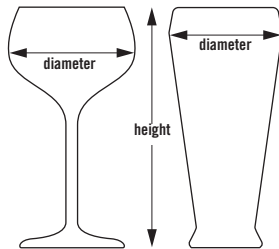

HALF SIZE CAMRACKS® FOR STEMWARE & TUMBLERS

- Very effective for carrying less weight and for storing drinkware in space-restricted locations.
- Ideal for small under-counter glasswashers.