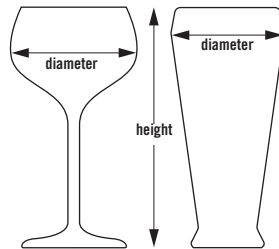

HALF SIZE CAMRACKS® FOR STEMWARE & TUMBLERS

- Very effective for carrying less weight and for storing drinkware in space-restricted locations.
- Ideal for small under-counter glasswashers.

4¹/₁₆" 4.06" (10,3 cm)
MAXIMUM DIAMETER

10 COMPARTMENT

3⁷/₁₆" 3.44" (8,7 cm)
MAXIMUM DIAMETER

	MAXIMUM HEIGHT	3 ⁵ / ₈ " 3.625" (9,2 cm)	5 ¹ / ₄ " 5.25" (13,3 cm)	6 ⁷ / ₈ " 6.875" (17,4 cm)	8 ¹ / ₂ " 8.5" (21,5 cm)	10 ¹ / ₈ " 10.125" (25,7 cm)	11 ³ / ₄ " 11.75" (29,8 cm)
CODE		10HS318	10HS434	10HS638	10HS800	10HS958	10HS1114
CASE PACK		5	4	3	2	2	2
RACK DIMENSION		19 ³ / ₄ " x 10" x 5 ⁵ / ₈ " 50 x 25 x 14,3 cm	19 ³ / ₄ " x 10" x 7 ¹ / ₄ " 50 x 25 x 18,4 cm	19 ³ / ₄ " x 10" x 8 ⁷ / ₈ " 50 x 25 x 22,5 cm	19 ³ / ₄ " x 10" x 10 ¹ / ₂ " 50 x 25 x 26,7 cm	19 ³ / ₄ " x 10" x 12 ¹ / ₈ " 50 x 25 x 30,8 cm	19 ³ / ₄ " x 10" x 13 ³ / ₄ " 50 x 25 x 34,9 cm

17 COMPARTMENT

2⁷/₈" 2.875" (7,3 cm)
MAXIMUM DIAMETER

	MAXIMUM HEIGHT	3 ⁵ / ₈ " 3.625" (9,2 cm)	5 ¹ / ₄ " 5.25" (13,3 cm)	6 ⁷ / ₈ " 6.875" (17,4 cm)	8 ¹ / ₂ " 8.5" (21,5 cm)	10 ¹ / ₈ " 10.125" (25,7 cm)	11 ³ / ₄ " 11.75" (29,8 cm)
CODE		17HS318	17HS434	17HS638	17HS800	17HS958	17HS1114
CASE PACK		5	4	3	2	2	2
RACK DIMENSION		19 ³ / ₄ " x 10" x 5 ⁵ / ₈ " 50 x 25 x 14,3 cm	19 ³ / ₄ " x 10" x 7 ¹ / ₄ " 50 x 25 x 18,4 cm	19 ³ / ₄ " x 10" x 8 ⁷ / ₈ " 50 x 25 x 22,5 cm	19 ³ / ₄ " x 10" x 10 ¹ / ₂ " 50 x 25 x 26,7 cm	19 ³ / ₄ " x 10" x 12 ¹ / ₈ " 50 x 25 x 30,8 cm	19 ³ / ₄ " x 10" x 13 ³ / ₄ " 50 x 25 x 34,9 cm