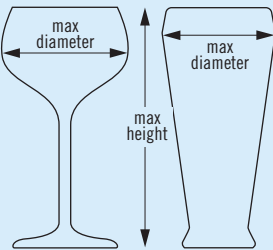

- | | | |
|--|---|---|
|  |  |  |
|  |  | |
|  |  |  |

Camrack® Full Size Glass Racks

Available in 7 compartment sizes and up to 12 different heights, there is a Camrack that will fit any type of stemware or tumbler.

To find the right Camrack for your glassware, please visit
www.cambro.com/mycamracks

Choose the correct Camrack:

1. Measure the **maximum diameter** of the glass (stemware or tumbler) to determine the number of compartments.
2. Measure the **maximum height** of the glass (stemware or tumbler) to the top edge of the rim to determine the compartment height.

16 COMPARTMENT

4 3/8" MAXIMUM DIAMETER
10,9 cm

MAXIMUM HEIGHT	3 5/8"	4 1/2"	5 1/4"	6 1/8"	6 7/8"	7 3/4"
9 cm						
CODE	16S318	16S418**	16S434	16S534**	16S638	16S738**
CASE PACK	5	5	4	4	3	3
CASE LBS. (CUBE)	27.18 (6.93)	28.63 (6.93)	28.62 (6.93)	29.82 (6.93)	26.82 (6.38)	27.72 (6.38)
CASE KG (CUBE M³)	12,33 (0,196)	12,99 (0,196)	12,98 (0,196)	13,52 (0,196)	12,17 (0,181)	12,57 (0,181)
RACK DIMENSION	19 3/4" x 19 3/4" x 5 5/8" 50 x 50 x 14,3 cm	19 3/4" x 19 3/4" x 5 5/8" 50 x 50 x 14,3 cm	19 3/4" x 19 3/4" x 7 1/4" 50 x 50 x 18,4 cm	19 3/4" x 19 3/4" x 7 1/4" 50 x 50 x 18,4 cm	19 3/4" x 19 3/4" x 8 1/8" 50 x 50 x 22,5 cm	19 3/4" x 19 3/4" x 8 1/8" 50 x 50 x 22,5 cm