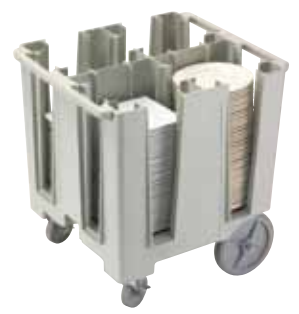

VERSA DISH CADDIES

	DCS950	DCS1125
CODE	DCS950	DCS1125
PLATE SIZE RANGE (ROUNDS)	8³/₈" - 9¹/₂" (21,3 - 24,1 cm)	9⁵/₈" - 11¹/₄" (24,4 - 28,6 cm)
PLATE SIZE RANGE (SQUARES)	7¹/₄" - 8" (18,4 - 20,5 cm)	8³/₈" - 9¹/₂" (21,3 - 24,1 cm)
COLUMNS PER CADDY	5, 45-60 plates per col.	4, 45-60 plates per col.
OVERALL DIMENSIONS	27" x 30¹/₂" x 31³/₄"	27" x 30¹/₂" x 31³/₄"
W x L x H	69 x 78 x 81 cm	69 x 78 x 81 cm
CASE LBS. (CUBE)	89,5 (16,64)	89 (16,64)
CASE KG (CUBE M³)	40,65 (0,47)	40,45 (0,47)