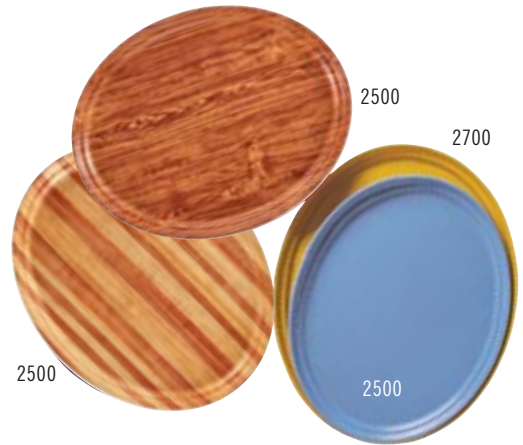

CAMTRAY®

Oval Camtrays

Perfect for banquet service.

Available in Group I colors and patterns (except Doily patterns) and Group III Wood.

Round Camtrays

A favorite for pizza and beverage service.

Available in Group I colors and patterns (except Doily patterns) and Group III Wood.

Insert Camtrays

Fits onto a Camtray to separate hot and cold food, ideal for dietary tray service.

Available in Group I colors and patterns (except Doily patterns) and Group III Wood.

CODE	DIMENSIONS	CASE PACK
Oval		
2500*	19¼" x 24"	6
2700*	22" x 26⅝"	6
Round		
900*	9"	12
1000*	10"	12
1100	11"	12
1200*	12"	12
1300*	13"	12
1400	14"	12
1550*	16" low profile	12
1600	16"	12
1950*	19½" low profile	12
Insert		
1015* 2 trays fit into a 1520	10⅞" x 15"	24
1116* 2 trays fit into a 1622	10⅞" x 15⅞"	24