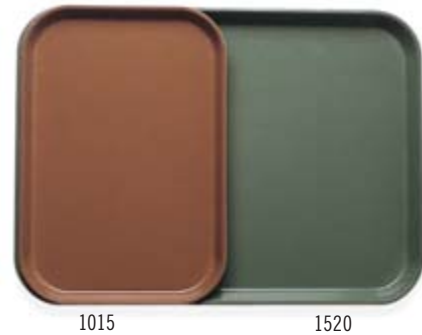

CAMTRAY®

Oval Camtrays

Perfect for banquet service.

Available in Group I colors and patterns (except Doily patterns) and Group III Wood.

Round Camtrays

A favorite for pizza and beverage service.

Available in Group I colors and patterns (except Doily patterns) and Group III Wood.

Insert Camtrays

Fits onto a Camtray to separate hot and cold food, ideal for dietary tray service.

Available in Group I colors and patterns (except Doily patterns) and Group III Wood.

CODE	DIMENSIONS	CASE PACK
Oval		
2500*	19¼" x 24"	6
2700*	22" x 26⅝"	6
Round		
900*	9"	12
1000*	10"	12
1100	11"	12
1200*	12"	12
1300*	13"	12
1400	14"	12
1550*	16" low profile	12
1600	16"	12
1950*	19½" low profile	12
Insert		
1015* 2 trays fit into a 1520	10⅞" x 15"	24
1116* 2 trays fit into a 1622	10⅞" x 15⅞"	24