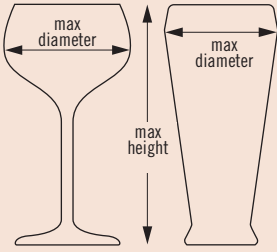

Camrack® Half Size Glass Racks

Half size Camracks are available in 3 compartment sizes and up to 6 different heights.

To find the right Camrack for your glassware, please visit
www.cambro.com/mycamracks

Choose the correct Camrack:

1. Measure the **maximum diameter** of the glass (stemware or tumbler) to determine the number of compartments.
2. Measure the **maximum height** of the glass (stemware or tumbler) to the top edge of the rim to determine the compartment height.