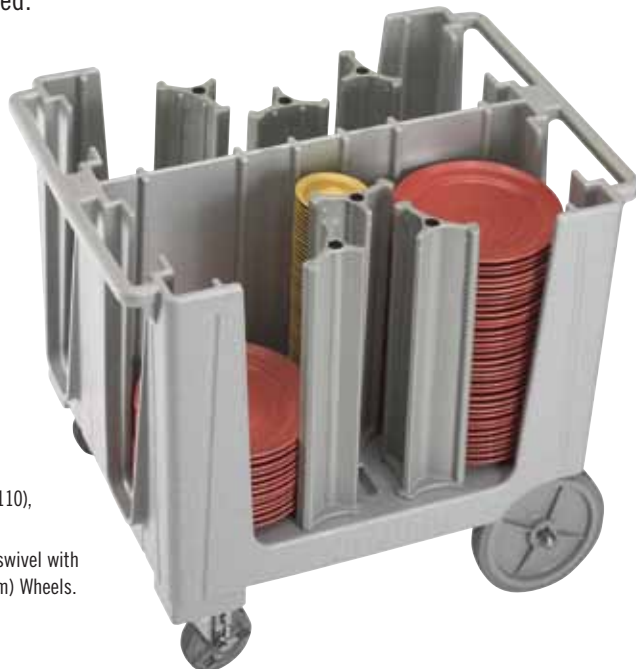

Dish Caddies

S-Series Adjustable Dish Caddy

- Store one size dish or a combination of different sizes in a single caddy.
- Features easy-to-adjust column towers.
- Vinyl cover included.

ADCS: Holds plates from 4" to 13" (11,4 to 33 cm)

Colors: Dark Brown (131), Speckled Gray (480), Black (110), Slate Blue (401).

Casters: 5" (12,7 cm), two swivel with brakes and two 10" (25,4 cm) Wheels.

S-SERIES ADJUSTABLE DISH CADDY

CODE	ADCS
NUMBER OF DIVIDERS	6
PLATES PER COLUMN	Approximately 45-60
OVERALL DIMENSIONS	28⁵/₈" x 37⁷/₈" x 31¹/₈"
W x L x H	72,7 x 94 x 81 cm
CASE LBS. (CUBE)	133,8 (22.01)
CASE KG (CUBE M³)	60,69 (0,62)

Versa Dish Caddies

- DCS950 holds 5 columns of 45-60 round plates up to 9¹/₂" (24,1 cm) or 4 to 5 columns of square plates up to 8" (20,5 cm).
- DCS1125 holds 4 columns of 45-60 round plates up to 11¹/₄" (28,6 cm) or square plates up to 9¹/₂" (24,1 cm).
- Vinyl cover included.

Colors: Black (110), Slate Blue (401), Dark Brown (131), Speckled Gray (480).

Casters: 5" (12,7 cm), two swivel with brakes and two 10" (25,4 cm) Wheels.