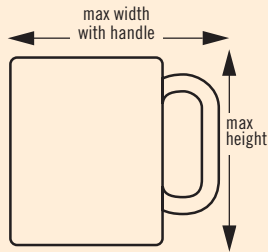

10 COMPARTMENT

3 1/2" MAXIMUM DIAMETER
8,7 cm

	3 5/8"	5 1/4"	6 7/8"	8 1/2"	10 1/8"	11 3/4"
MAXIMUM HEIGHT	9 cm	13,2 cm	17,4 cm	21,6 cm	25,8 cm	30 cm
CODE	10HS318	10HS434	10HS638	10HS800	10HS958	10HS1114
CASE PACK	5	4	3	2	2	2
CASE LBS. (CUBE)	17.36 (3.27)	18.50 (3.54)	17.38 (3.27)	14.09 (2.76)	16.31 (3.06)	18.44 (3.27)
CASE KG (CUBE M³)	7,87 (0,093)	8,39 (0,100)	7,88 (0,093)	6,39 (0,078)	7,40 (0,087)	8,36 (0,093)
RACK DIMENSION	19 3/4" x 10" x 5 5/8" 50 x 25 x 14,3 cm	19 3/4" x 10" x 7 1/4" 50 x 25 x 18,4 cm	19 3/4" x 10" x 8 3/8" 50 x 25 x 22,5 cm	19 3/4" x 10" x 10 1/2" 50 x 25 x 26,7 cm	19 3/4" x 10" x 12 1/8" 50 x 25 x 30,8 cm	19 3/4" x 10" x 13 3/4" 50 x 25 x 34,9 cm

17 COMPARTMENT

2 15/16" MAXIMUM DIAMETER
7,3 cm

	3 5/8"	5 1/4"	6 7/8"	8 1/2"	10 1/8"	11 3/4"
MAXIMUM HEIGHT	9 cm	13,2 cm	17,4 cm	21,6 cm	25,8 cm	30 cm
CODE	17HS318	17HS434	17HS638	17HS800	17HS958	17HS1114
CASE PACK	5	4	3	2	2	2
CASE LBS. (CUBE)	18.36 (3.27)	19.82 (3.54)	18.76 (3.27)	15.27 (2.76)	17.75 (3.06)	20.14 (3.27)
CASE KG (CUBE M³)	8,33 (0,093)	8,99 (0,100)	8,51 (0,093)	6,93 (0,078)	8,05 (0,087)	9,14 (0,093)
RACK DIMENSION	19 3/4" x 10" x 5 5/8" 50 x 25 x 14,3 cm	19 3/4" x 10" x 7 1/4" 50 x 25 x 18,4 cm	19 3/4" x 10" x 8 3/8" 50 x 25 x 22,5 cm	19 3/4" x 10" x 10 1/2" 50 x 25 x 26,7 cm	19 3/4" x 10" x 12 1/8" 50 x 25 x 30,8 cm	19 3/4" x 10" x 13 3/4" 50 x 25 x 34,9 cm

Camrack® Full and Half Size Cup Racks

Camrack Cup racks are available in 2 compartment sizes and up to 3 different heights.

To find the right Camrack for your cup, please visit www.cambro.com/mycamracks

Choose the correct Camrack:

1. Measure the **maximum diameter** of the mug or cup, including the handle, to determine the number of compartments.
2. Measure the **maximum height** of the mug or cup to the top edge of the rim to determine the compartment height.