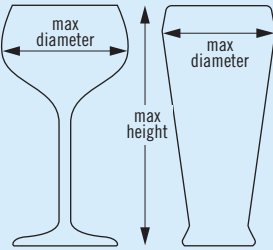

Standard PlateSafe® Clips

(symbols and descriptions above also available on clips)

Camrack® Full Size Glass Racks

Available in 7 compartment sizes and up to 12 different heights, there is a Camrack that will fit any type of stemware or tumbler.

To find the right Camrack for your glassware, please visit
www.cambro.com/mycamracks

Choose the correct Camrack:

1. Measure the **maximum diameter** of the glass (stemware or tumbler) to determine the number of compartments.
2. Measure the **maximum height** of the glass (stemware or tumbler) to the top edge of the rim to determine the compartment height.

9 COMPARTMENT

5 7/8" MAXIMUM DIAMETER
14,8 cm

MAXIMUM HEIGHT	3 5/8"	5 1/4"	6 7/8"	8 1/2"	10 1/8"	11 3/4"
9 cm		13,2 cm	17,4 cm	21,6 cm	25,8 cm	30 cm
CODE	9S318	9S434	9S638	9S800	9S958	9S1114
CASE PACK	5	4	3	2	2	2
CASE LBS. (CUBE)	28.03 (6.93)	29.26 (6.93)	27.27 (6.38)	22.02 (4.86)	25.10 (5.96)	28.58 (6.93)
CASE KG (CUBE M³)	12,71 (0,196)	13,27 (0,196)	12,37 (0,181)	9,98 (0,138)	11,39 (0,169)	12,96 (0,196)
RACK DIMENSION	19 3/4" x 19 3/4" x 5 5/8" 50 x 50 x 14,3 cm	19 3/4" x 19 3/4" x 7 1/4" 50 x 50 x 18,4 cm	19 3/4" x 19 3/4" x 8 1/8" 50 x 50 x 22,5 cm	19 3/4" x 19 3/4" x 10 1/2" 50 x 50 x 26,7 cm	19 3/4" x 19 3/4" x 12 1/2" 50 x 50 x 30,8 cm	19 3/4" x 19 3/4" x 13 3/4" 50 x 50 x 34,9 cm