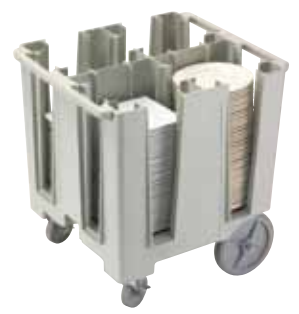

VERSA DISH CADDIES

	DCS950	DCS1125
CODE	DCS950	DCS1125
PLATE SIZE RANGE (ROUNDS)	8³/₈" - 9¹/₂" (21,3 - 24,1 cm)	9⁵/₈" - 11¹/₄" (24,4 - 28,6 cm)
PLATE SIZE RANGE (SQUARES)	7¹/₄" - 8" (18,4 - 20,5 cm)	8³/₈" - 9¹/₂" (21,3 - 24,1 cm)
COLUMNS PER CADDY	5, 45-60 plates per col.	4, 45-60 plates per col.
OVERALL DIMENSIONS	27" x 30¹/₂" x 31³/₄"	27" x 30¹/₂" x 31³/₄"
W x L x H	69 x 78 x 81 cm	69 x 78 x 81 cm
CASE LBS. (CUBE)	89.5 (16.64)	89 (16.64)
CASE KG (CUBE M³)	40,65 (0,47)	40,45 (0,47)