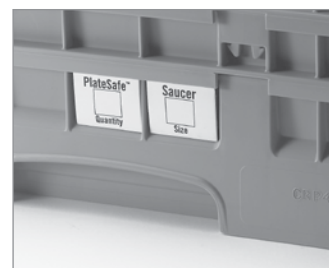

Camrack Cover Seals from the Top and Camdolly® Seals from the Bottom

No Bacteria

No Dirty Hands

No Rodents

No Bugs

No Dirty Mop Water

Camracks interstack with racks from major manufacturers.

Content labeling options include one-color custom hot stamping or pre-printed clips that are added at factory during assembly.

Camracks are covered by one or more of the following patents: Full Base Dish Rack D412,607. Half Base Dish Rack D404,176. Half Dish Rack Extender D400,321. Enlarged Dish Rack Extender D399,614. Dish Rack with Extender 5,934,486 Utility Patent. Pronged Base Dish Rack D403,472