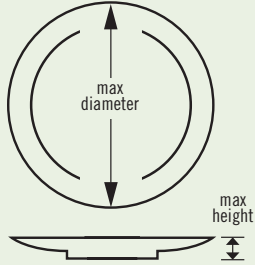

Camrack® Full and Half Size PlateSafe® Racks

PlateSafe racks are available in 13 different styles of configurations for dinnerware from 4" to 12½" in diameter.

To find the right Camrack for your dinnerware, please visit
www.cambro.com/mycamracks

Choose the correct Camrack:

1. Measure the **maximum diameter** of the dinnerware to determine the height of the PlateSafe Camrack.
2. Measure the **maximum height** of the dinnerware to determine the number of compartments.