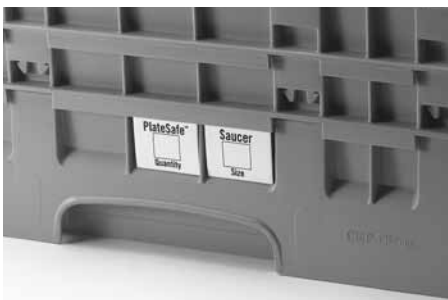

Cordial

Ice Tea

Decanter

Old Fashion

Beer

Flatware

Pre-printed Clips

Pre-printed clips are also available and are added during the time of assembly, requiring the use of at least one extender.

Standard PlateSafe® Clips

(symbols and descriptions above also available on clips)

Camrack® Full Size Glass Racks

Available in 7 compartment sizes and up to 12 different heights, there is a Camrack that will fit any type of stemware or tumbler.