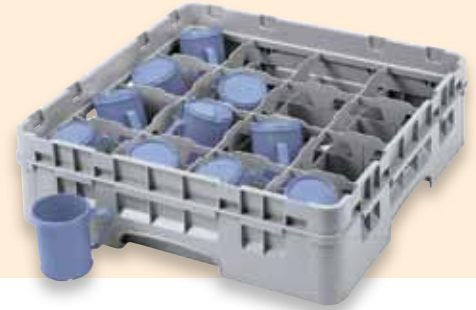

16 COMPARTMENT

$4\frac{3}{8}'' \times 4\frac{3}{8}''$

11,1 x 11,1 cm

COMPARTMENT DIMENSIONS

MAXIMUM HEIGHT	$2\frac{5}{8}''$ 6,6 cm	$4\frac{1}{4}''$ 10,7 cm	$5\frac{7}{8}''$ 14,9 cm
CODE	16C258	16C414	16C578
CASE PACK	6	5	4
CASE LBS. (CUBE)	28,78 (4,81)	32,48 (6,93)	32,86 (6,93)
CASE KG (CUBE M³)	13,05 (0,136)	14,73 (0,196)	14,91 (0,196)
RACK DIMENSION	$19\frac{3}{4}'' \times 19\frac{3}{4}'' \times 4''$ 50 x 50 x 10,1 cm	$19\frac{3}{4}'' \times 19\frac{3}{4}'' \times 5\frac{5}{8}''$ 50 x 50 x 14,3 cm	$19\frac{3}{4}'' \times 19\frac{3}{4}'' \times 7\frac{1}{4}''$ 50 x 50 x 18,4 cm

20 COMPARTMENT

$4\frac{3}{8}'' \times 3\frac{1}{2}''$

11,1 x 8 cm

COMPARTMENT DIMENSIONS

MAXIMUM HEIGHT	$2\frac{5}{8}''$ 6,6 cm	$4\frac{1}{4}''$ 10,7 cm
CODE	20C258	20C414
CASE PACK	6	5
CASE LBS. (CUBE)	29,28 (4,81)	32,53 (6,93)
CASE KG (CUBE M³)	13,28 (0,136)	14,76 (0,196)
RACK DIMENSION	$19\frac{3}{4}'' \times 19\frac{3}{4}'' \times 4''$ 50 x 50 x 10,1 cm	$19\frac{3}{4}'' \times 19\frac{3}{4}'' \times 5\frac{5}{8}''$ 50 x 50 x 14,3 cm

8 COMPARTMENT

$4\frac{1}{8}'' \times 4\frac{7}{16}''$

10,4 x 11,2 cm

COMPARTMENT DIMENSIONS

MAXIMUM HEIGHT	$2\frac{5}{8}''$ 6,6 cm	$4\frac{1}{4}''$ 10,7 cm
CODE	8HC258	8HC414
CASE PACK	6	5
CASE LBS. (CUBE)	16,15 (2,76)	18,66 (3,27)
CASE KG (CUBE M³)	7,32 (0,078)	8,46 (0,093)
RACK DIMENSION	$19\frac{3}{4}'' \times 9\frac{7}{8}'' \times 4''$ 50 x 25 x 10,1 cm	$19\frac{3}{4}'' \times 9\frac{7}{8}'' \times 5\frac{5}{8}''$ 50 x 25 x 14,3 cm

10 COMPARTMENT

$4\frac{1}{8}'' \times 3\frac{1}{2}''$

10,4 x 8,8 cm

COMPARTMENT DIMENSIONS

MAXIMUM HEIGHT	$2\frac{5}{8}''$ 6,6 cm	$4\frac{1}{4}''$ 10,7 cm
CODE	10HC258	10HC414
CASE PACK	6	5
CASE LBS. (CUBE)	16,73 (2,76)	19,76 (3,27)
CASE KG (CUBE M³)	7,59 (0,078)	8,96 (0,093)
RACK DIMENSION	$19\frac{3}{4}'' \times 9\frac{7}{8}'' \times 4''$ 50 x 25 x 10,1 cm	$19\frac{3}{4}'' \times 9\frac{7}{8}'' \times 5\frac{5}{8}''$ 50 x 25 x 14,3 cm